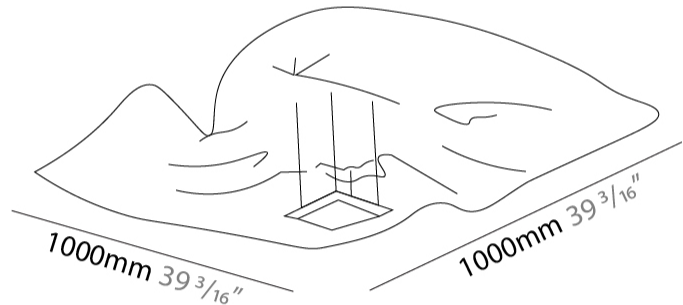

CRASH SURFACE

D132056-

base number   Finish
Options

1. To build a product code in our configurator select the specify button on the base model # product page
2. To build a manual product code on this datasheet choose from the options listed below in blue font and add the suffix to the base model #

GENERAL

Series: Crash
Partner: Knikerboker
Division: Design
Installation: Surface
Mounting Location: Ceiling
Light Distribution: Indirect

PHYSICAL

Shape: Rectangle
Length (mm): 1000
Length (in): 39 3/8
Width (mm): 1000
Width (in): 39 3/8
Height (mm): 250
Height (in): 9 13/16

Fixture Finish: EWH / EBK / MAN / COF / PRD / SLF / GLF / CLF / BRL / EWS / EWG / EWC / EWR / EBS / EBG / EBC / EBB / MAS / MAD / MAC / MAB / COS / CGO / CCL / CBL / PRS / PRG / PRC / PRB

Fixture Material: Metal

ELECTRICAL

Lamp Type: LED
Input Wattage (W): 21
Total Output Wattage (W): 20
Dimming: Tri-Mode (Non-Dimming and Phase Dimming (120Vac only) and 0-10V Dimming)
Driver Included: Yes
Driver Location: Integrated
Driver Type: Constant Current - Universal
Driver Class: Class 2
Input Voltage (V): 120 - 277
Constant Current (MA): 250
Upon Request: 0-10Vdc dimming / Phase dimming @120Vac / 277Vac

LED

Number of LEDs: 2
Color Temperature (°K): 3000
Max. Delivered Lumen (lm): 1100
CRI: >85 CRI
Lamp Life (hrs): 50000

OPTICAL

RATINGS AND CERTIFICATIONS

Certified By: Certified for North American Standards
IP rating: IP20