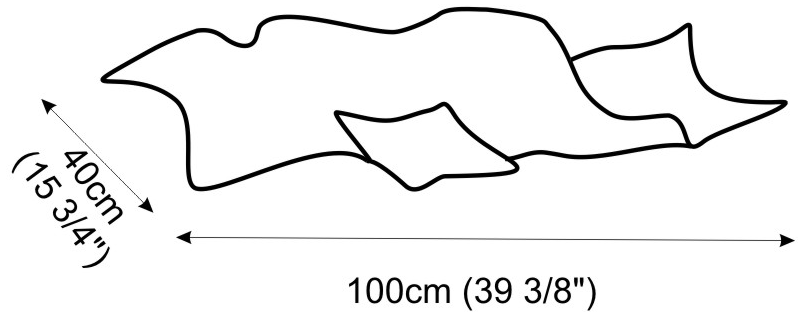

PROJECT
TYPE
SPECIFIER
QUANTITY
DATE

1. To build a product code in our configurator select the specify button on the base model # product page
2. To build a manual product code on this datasheet choose from the options listed below in blue font and add the suffix to the base model #

GENERAL

Series: Crash
Brand: Knikerboker
Division: Design
Mounting Type: Surface
Mounting Location: Ceiling
Subcategory: Ambient

PHYSICAL

Shape: Abstract
Length (mm): 1000
Length (in): 39 3/8
Width (mm): 400
Width (in): 15 3/4
Height (mm): 240
Height (in): 9 7/16
Extension (mm): 250
Extension (in): 9 13/16
Light Distribution: Indirect
Fixture Finish: EWH / EBK / MAN / COF / PRD / SLF / GLF / CLF / BRL / EWS / EWG / EWC / EWR / EBS / EBG / EBC / EBB / MAS / MAD / MAC / MAB / COS / CGO / CCL / CBL / PRS / PRG / PRC / PRB
Fixture Material: Metal

ELECTRICAL

Lamp Type: LED
Input Wattage (W): 10.5
Total Output Wattage (W): 10
Dimming: Tri-Mode (Non-Dimming and Phase Dimming (120Vac only) and 0-10V Dimming)
Driver Included: Yes
Driver Location: Integrated
Driver Type: Constant Current - Universal
Driver Class: Class 2
Input Voltage (V): 120 - 277
Constant Current (MA): 250
Upon Request: 0-10Vdc dimming / Phase dimming @120Vac / 277Vac

LED

Number of LEDs: 1
Color Temperature (°K): 3000
Max. Delivered Lumen (lm): 2200
CRI: >85 CRI
Lamp Life (hrs): 50000

OPTICAL

RATINGS AND CERTIFICATIONS

Certified By: Certified for North American Standards
IP rating: IP20