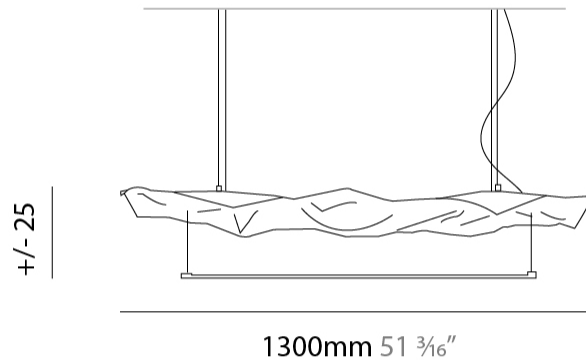

GENERAL

Series: Crash
Partner: Knikerboker
Division: Design
Installation: Suspension
Product Type: Pendant
Mounting Location: Ceiling
Light Distribution: Indirect

PHYSICAL

Shape: Abstract
Length (mm): 1300
Length (in): 51 ³/₁₆
Width (mm): 400
Width (in): 15 ³/₄
Height (mm): 250
Height (in): 9 ¹³/₁₆
Max. Overall Height (mm): 2250
Max. Overall Height (in): 88 ⁷/₁₆

Fixture Finish: EWH / EBK / MAN / COF / PRD / SLF / GLF / CLF / BRL / EWS / EWG / EWC / EWR / EBS / EBG / EBC / EBC / EBB / MAS / MAD / MAC / MAB / COS / CGO / CCL / CBL / PRS / PRG / PRC / PRB

Fixture Material: Metal
Cable Details: 4 Steel Cable 2000mm / 78 3/4" - Silicon Cable 2000mm / 78 3/4"

ELECTRICAL

Lamp Type: LED
Total Output Wattage (W): 20
Dimming: 0-10V Dimming / Phase Dimming (120Vac Only)
Driver Included: Yes
Driver Location: Integrated
Driver Type: Constant Voltage - Universal
Driver Class: Class 2
Input Voltage (V): 120 - 277
Output Voltage (V): 24
Upon Request: (Not included - see components) Remote: 0-10Vdc dimming / Phase dimming @120Vac only / (Included) Integral Non-dimming 277Vac

LED

Color Temperature (°K): 3000
Max. Delivered Lumen (lm): 3000
CRI: >85 CRI
Lamp Life (hrs): 50000

OPTICAL

RATINGS AND CERTIFICATIONS

Certified By: CSA Certified to UL and CSA Standards
IP rating: IP20