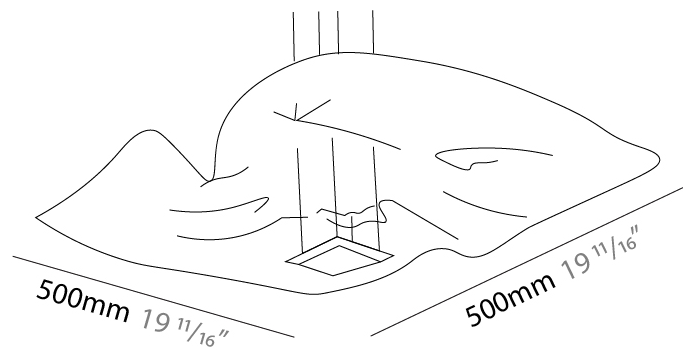

1. To build a product code in our configurator select the specify button on the base model # product page
2. To build a manual product code on this datasheet choose from the options listed below in blue font and add the suffix to the base model #

GENERAL

Series: Crash
Partner: Knikerboker
Division: Design
Installation: Suspension
Product Type: Pendant
Mounting Location: Ceiling
Light Distribution: Indirect

PHYSICAL

Shape: Abstract
Length (mm): 500
Length (in): 19 ¹¹/₁₆"
Width (mm): 500
Width (in): 19 ¹¹/₁₆"
Extension (mm): 2000
Extension (in): 78 ³/₄"

Fixture Finish: EWH / EBK / MAN / COF / PRD / SLF / GLF / CLF / BRL / EWS / EWG / EWC / EWR / EBS / EBG / EBC / EBC / EBB / MAS / MAD / MAC / MAB / COS / CGO / CCL / CBL / PRS / PRG / PRC / PRB

Fixture Material: Metal
Cable Details: 4 Steel Cable 2000mm / 78 3/4" - Silicon Cable 2000mm / 78 3/4"

ELECTRICAL

Lamp Type: LED
Input Wattage (W): 10.5
Total Output Wattage (W): 10
Dimming: Tri-Mode (Non-Dimming and Phase Dimming (120Vac only) and 0-10V Dimming)
Driver Included: Yes
Driver Location: Integrated
Driver Type: Constant Current - Universal
Driver Class: Class 2
Input Voltage (V): 120 - 277
Constant Current (MA): 250
Upon Request: 0-10Vdc dimming / Phase dimming @120Vac / 277Vac

LED

Color Temperature (°K): 3000
Max. Delivered Lumen (lm): 1100
CRI: >85 CRI
Lamp Life (hrs): 50000

OPTICAL

RATINGS AND CERTIFICATIONS

Certified By: Certified for North American Standards
IP rating: IP20