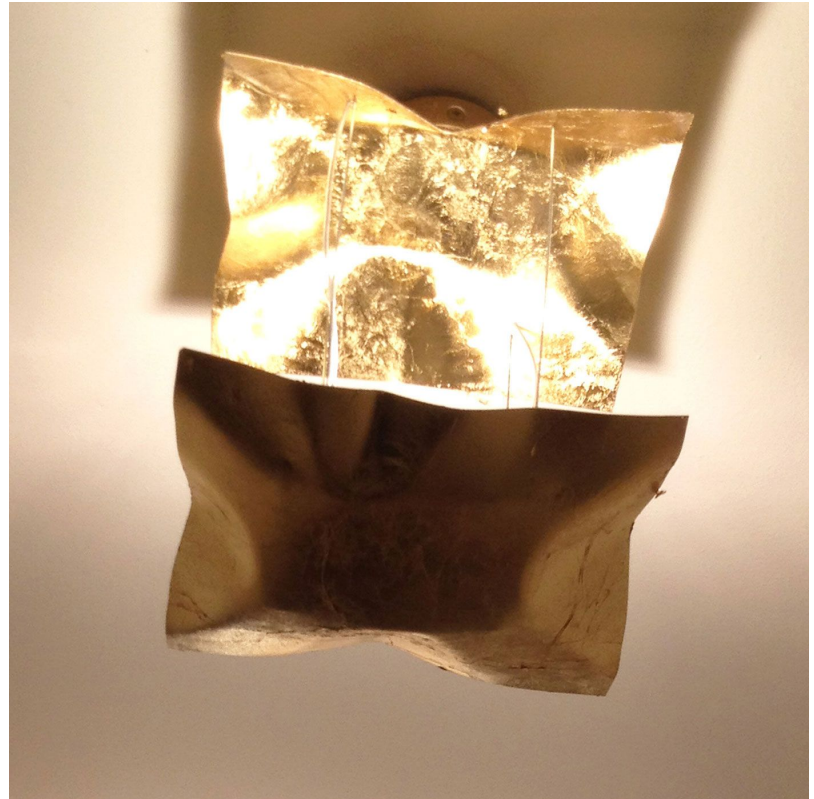

CRASH SURFACE

D132109-

base number Finish
Options

1. To build a product code in our configurator select the specify button on the base model # product page
2. To build a manual product code on this datasheet choose from the options listed below in blue font and add the suffix to the base model #

GENERAL

Series: Crash
Partner: Knikerboker
Division: Design
Installation: Surface
Product Type: Pendant
Mounting Location: Ceiling
Light Distribution: Indirect

PHYSICAL

Shape: Abstract
Length (mm): 200
Length (in): 7 7/8
Width (mm): 200
Width (in): 7 7/8
Height (mm): 250
Height (in): 9 13/16

Fixture Finish: EWH / EBK / MAN / COF / PRD / SLF / GLF / CLF / BRL / EWS / EWG / EWC / EWR / EBS / EBG / EBC / EBB / MAS / MAD / MAC / MAB / COS / CGO / CCL / CBL / PRS / PRG / PRC / PRB

Fixture Material: Metal

ELECTRICAL

Lamp Type: LED
Input Wattage (W): 10.5
Total Output Wattage (W): 10
Dimming: Tri-Mode (Non-Dimming and Phase Dimming (120Vac only) and 0-10V Dimming)
Driver Included: Yes
Driver Location: Integrated
Driver Type: Constant Current - Universal
Driver Class: Class 2
Input Voltage (V): 120 - 277
Constant Current (MA): 250
Upon Request: 0-10Vdc Dimming / Phase dimming @120Vac only / Non-dimming 120/277Vac

LED

Number of LEDs: 1
Color Temperature (°K): 3000
Max. Delivered Lumen (lm): 1100
CRI: >85 CRI
Lamp Life (hrs): 50000

OPTICAL

RATINGS AND CERTIFICATIONS

Certified By: Certified for North American Standards
IP rating: IP20

200mm 7 7/8"

200mm 7 7/8"