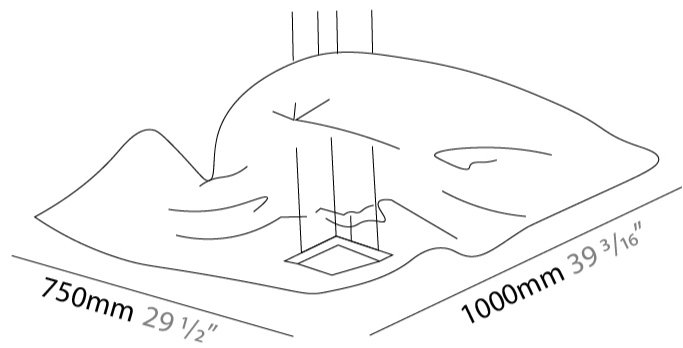

GENERAL

Series: Crash
Partner: Knikerboker
Division: Design
Installation: Suspension
Product Type: Pendant
Mounting Location: Ceiling
Light Distribution: Indirect

PHYSICAL

Shape: Abstract
Length (mm): 1000
Length (in): 39 3/8
Width (mm): 750
Width (in): 29 1/2
Max. Overall Height (mm): 2000
Max. Overall Height (in): 78 3/4
Fixture Finish: [EWH / EBK / MAN / COF / PRD / SLF / GLF / CLF / BRL / EWS / EWG / EWC / EWR / EBS / EBG / EBC / EBC / EBB / MAS / MAD / MAC / MAB / COS / CGO / CCL / CBL / PRS / PRG / PRC / PRB](#)
Fixture Material: Metal
Cable Details: 4 Steel Cable 2000mm / 78 3/4" - Silicon Cable 2000mm / 78 3/4"

ELECTRICAL

Lamp Type: LED
Input Wattage (W): 10.5
Total Output Wattage (W): 10
Dimming: Tri-Mode (Non-Dimming and Phase Dimming (120Vac only) and 0-10V Dimming)
Driver Included: Yes
Driver Location: Integrated
Driver Type: Constant Current - Universal
Driver Class: Class 2
Input Voltage (V): 120 - 277
Constant Current (MA): 250
Upon Request: 0-10Vdc dimming / Phase dimming @120Vac / 277Vac

LED

Number of LEDs: 1
Color Temperature (°K): 3000
Max. Delivered Lumen (lm): 2200
CRI: >85 CRI
Lamp Life (hrs): 50000

OPTICAL

RATINGS AND CERTIFICATIONS

Certified By: Certified for North American Standards
IP rating: IP20