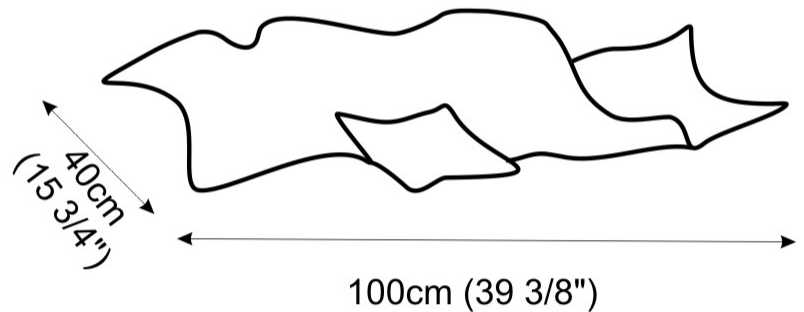

base number _____
Finish Options _____

1. To build a product code in our configurator select the specify button on the base model # product page
2. To build a manual product code on this datasheet choose from the options listed below in blue font and add the suffix to the base model #

GENERAL

Series: Crash
Partner: Knikerboker
Division: Design
Installation: Surface
Product Type: Wall Surface
Mounting Location: Ceiling
Light Distribution: Indirect

PHYSICAL

Shape: Abstract
Length (mm): 1000
Length (in): 39 3/8
Width (mm): 400
Width (in): 15 3/4
Height (mm): 240
Height (in): 9 7/16
Extension (mm): 250
Extension (in): 9 13/16

Fixture Finish: EWH / EBK / MAN / COF / PRD / SLF / GLF / CLF / BRL / EWS / EWG / EWC / EWR / EBS / EBG / EBC / EBC / EBB / MAS / MAD / MAC / MAB / COS / CGO / CCL / CBL / PRS / PRG / PRC / PRB

Fixture Material: Metal

ELECTRICAL

Lamp Type: LED
Input Wattage (W): 10.5
Total Output Wattage (W): 10
Dimming: Tri-Mode (Non-Dimming and Phase Dimming (120Vac only) and 0-10V Dimming)
Driver Included: Yes
Driver Location: Integrated
Driver Type: Constant Current - Universal
Driver Class: Class 2
Input Voltage (V): 120 - 277
Constant Current (MA): 250
Upon Request: 0-10Vdc dimming / Phase dimming @120Vac / 277Vac

LED

Number of LEDs: 1
Color Temperature (°K): 3000
Max. Delivered Lumen (lm): 2200
CRI: >85 CRI
Lamp Life (hrs): 50000

OPTICAL

RATINGS AND CERTIFICATIONS

Certified By: Certified for North American Standards
IP rating: IP20