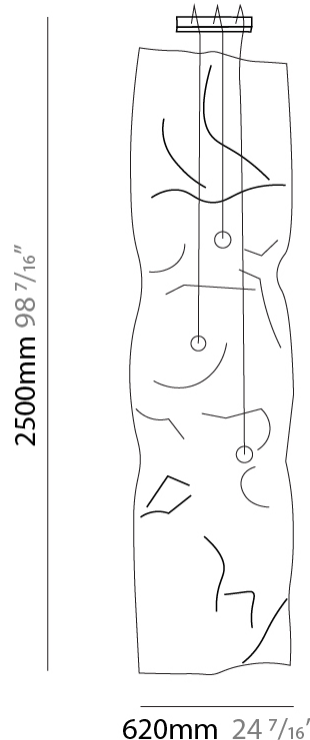

CRASH SURFACE

D133006-

base number Finish
Options

1. To build a product code in our configurator select the specify button on the base model # product page
2. To build a manual product code on this datasheet choose from the options listed below in blue font and add the suffix to the base model #

GENERAL

Series: Crash
Partner: Knikerboker
Division: Design
Installation: Surface
Product Type: Wall Surface
Mounting Location: Wall
Light Distribution: Direct / Indirect

PHYSICAL

Shape: Abstract
Length (mm): 2500
Length (in): 98 ⁷/₁₆
Height (mm): 2500
Height (in): 98 ⁷/₁₆
Extension (mm): 260
Extension (in): 10 ¹/₄
Fixture Finish: [EWH](#) / [EBK](#) / [MAN](#) / [COF](#) / [PRD](#) / [SLF](#) / [GLF](#) / [CLF](#) / [BRL](#)
Fixture Material: Metal

ELECTRICAL

Lamp Type: LED
Input Wattage (W): 31.5
Total Output Wattage (W): 30
Dimming: Tri-Mode (Non-Dimming and Phase Dimming (120Vac only) and 0-10V Dimming)
Driver Included: Yes
Driver Location: Integrated
Driver Type: Constant Current - Universal
Driver Class: Class 2
Input Voltage (V): 120 - 277
Constant Current (MA): 250
Upon Request: 0-10Vdc dimming / Phase dimming @120Vac / 277Vac

LED

Number of LEDs: 3
Color Temperature (°K): 3000
Max. Delivered Lumen (lm): 540
CRI: >85 CRI
Lamp Life (hrs): 50000

OPTICAL

RATINGS AND CERTIFICATIONS

Certified By: Certified for North American Standards
IP rating: IP20

PROJECT
TYPE
SPECIFIER
QUANTITY
DATE