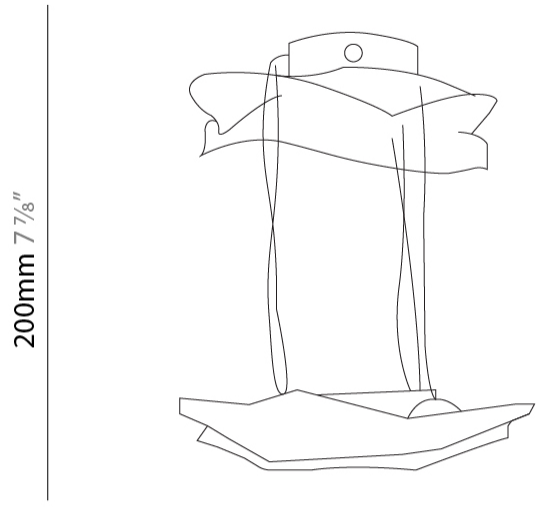

CRASH SURFACE

D132109-

base number Finish
Options

1. To build a product code in our configurator select the specify button on the base model # product page
2. To build a manual product code on this datasheet choose from the options listed below in blue font and add the suffix to the base model #

GENERAL

Series: Crash
Partner: Knikerboker
Division: Design
Installation: Surface
Product Type: Pendant
Mounting Location: Ceiling
Light Distribution: Indirect

PHYSICAL

Shape: Abstract
Length (mm): 200
Length (in): 7 7/8
Width (mm): 200
Width (in): 7 7/8
Height (mm): 250
Height (in): 9 13/16

Fixture Finish: EWH / EBK / MAN / COF / PRD / SLF / GLF / CLF / BRL / EWS / EWG / EWC / EWR / EBS / EBG / EBC / EBB / MAS / MAD / MAC / MAB / COS / CGO / CCL / CBL / PRS / PRG / PRC / PRB

Fixture Material: Metal

ELECTRICAL

Lamp Type: LED
Input Wattage (W): 10.5
Total Output Wattage (W): 10
Dimming: Tri-Mode (Non-Dimming and Phase Dimming (120Vac only) and 0-10V Dimming)
Driver Included: Yes
Driver Location: Integrated
Driver Type: Constant Current - Universal
Driver Class: Class 2
Input Voltage (V): 120 - 277
Constant Current (MA): 250
Upon Request: 0-10Vdc Dimming / Phase dimming @120Vac only / Non-dimming 120/277Vac

LED

Number of LEDs: 1
Color Temperature (°K): 3000
Max. Delivered Lumen (lm): 1100
CRI: >85 CRI
Lamp Life (hrs): 50000

OPTICAL

RATINGS AND CERTIFICATIONS

Certified By: Certified for North American Standards
IP rating: IP20

200mm 7 7/8"

200mm 7 7/8"