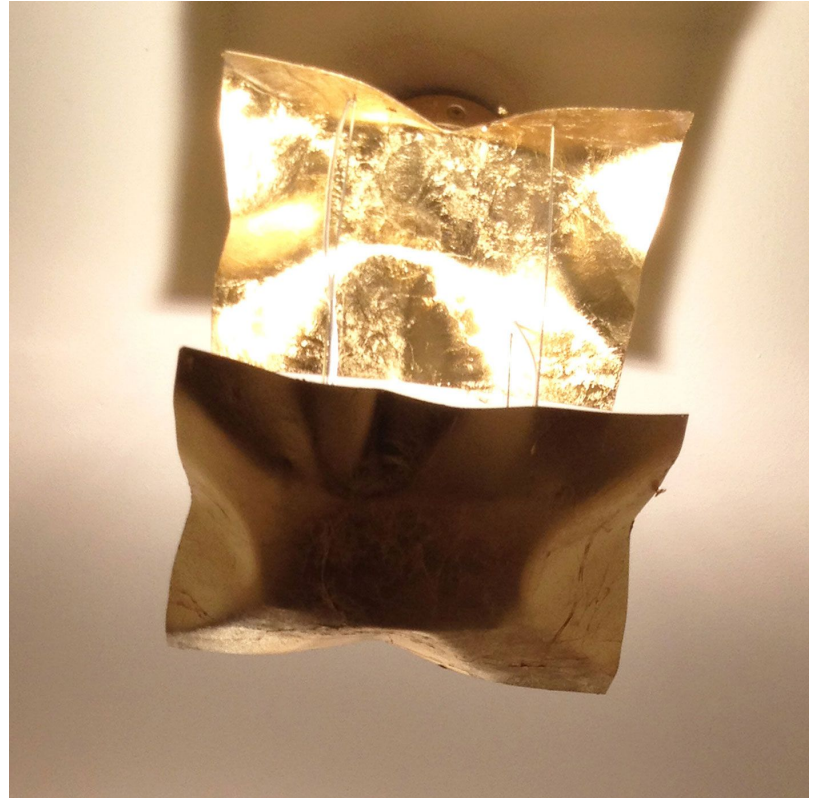

CRASH SURFACE

D132109- _____
base number

1. To build a product code in our configurator select the specify button on the base model # product page
2. To build a manual product code on this datasheet choose from the options listed below in blue font and add the suffix to the base model #

GENERAL

Series: Crash
Brand: Knikerboker
Division: Design
Mounting Type: Surface
Mounting Location: Ceiling
Subcategory: Pendant

PHYSICAL

Shape: Abstract
Length (mm): 200
Length (in): 7 7/8
Width (mm): 200
Width (in): 7 7/8
Height (mm): 250
Height (in): 9 13/16
Light Distribution: Indirect
Fixture Finish: EWH / EBK / MAN / COF / PRD / SLF / GLF / CLF / BRL / EWS / EWG / EWC / EWR / EBS / EBG / EBC / EBB / MAS / MAD / MAC / MAB / COS / CGO / CCL / CBL / PRS / PRG / PRC / PRB
Fixture Material: Metal

ELECTRICAL

Lamp Type: LED
Input Wattage (W): 10.5
Total Output Wattage (W): 10
Dimming: Tri-Mode (Non-Dimming and Phase Dimming (120Vac only) and 0-10V Dimming)
Driver Included: Yes
Driver Location: Integrated
Driver Type: Constant Current - Universal
Driver Class: Class 2
Input Voltage (V): 120 - 277
Constant Current (MA): 250
Upon Request: 0-10Vdc Dimming / Phase dimming @120Vac only / Non-dimming 120/277Vac

LED

Number of LEDs: 1
Color Temperature (°K): 3000
Max. Delivered Lumen (lm): 1100
CRI: >85 CRI
Lamp Life (hrs): 50000

OPTICAL

RATINGS AND CERTIFICATIONS

Certified By: Certified for North American Standards
IP rating: IP20

200mm 7 7/8"

200mm 7 7/8"