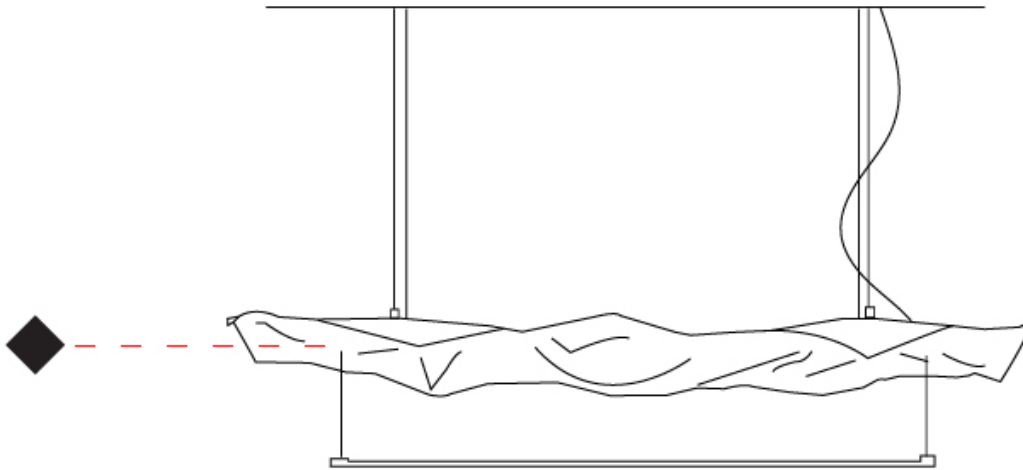

CRASH SUSPENSION

D131557-

PROJECT _____

TYPE _____

SPECIFIER _____

QUANTITY _____

DATE _____

D