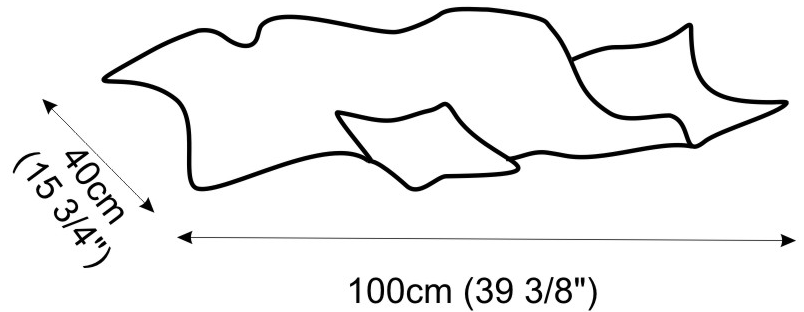

CRASH SURFACE

D132044- _____
base number

1. To build a product code in our configurator select the specify button on the base model # product page
2. To build a manual product code on this datasheet choose from the options listed below in blue font and add the suffix to the base model #

GENERAL

Series: Crash
Brand: Knikerboker
Division: Design
Mounting Type: Surface
Mounting Location: Ceiling
Subcategory: Ambient

PHYSICAL

Shape: Abstract
Length (mm): 1000
Length (in): 39 3/8
Width (mm): 400
Width (in): 15 3/4
Height (mm): 240
Height (in): 9 7/16
Extension (mm): 250
Extension (in): 9 13/16
Light Distribution: Indirect
Fixture Finish: EWH / EBK / MAN / COF / PRD / SLF / GLF / CLF / BRL / EWS / EWG / EWC / EWR / EBS / EBG / EBC / EBC / EBB / MAS / MAD / MAC / MAB / COS / CGO / CCL / CBL / PRS / PRG / PRC / PRB
Fixture Material: Metal

ELECTRICAL

Lamp Type: LED
Input Wattage (W): 10.5
Total Output Wattage (W): 10
Dimming: Tri-Mode (Non-Dimming and Phase Dimming (120Vac only) and 0-10V Dimming)
Driver Included: Yes
Driver Location: Integrated
Driver Type: Constant Current - Universal
Driver Class: Class 2
Input Voltage (V): 120 - 277
Constant Current (MA): 250
Upon Request: 0-10Vdc dimming / Phase dimming @120Vac / 277Vac

LED

Number of LEDs: 1
Color Temperature (°K): 3000
Max. Delivered Lumen (lm): 2200
CRI: >85 CRI
Lamp Life (hrs): 50000

OPTICAL

RATINGS AND CERTIFICATIONS

Certified By: Certified for North American Standards
IP rating: IP20