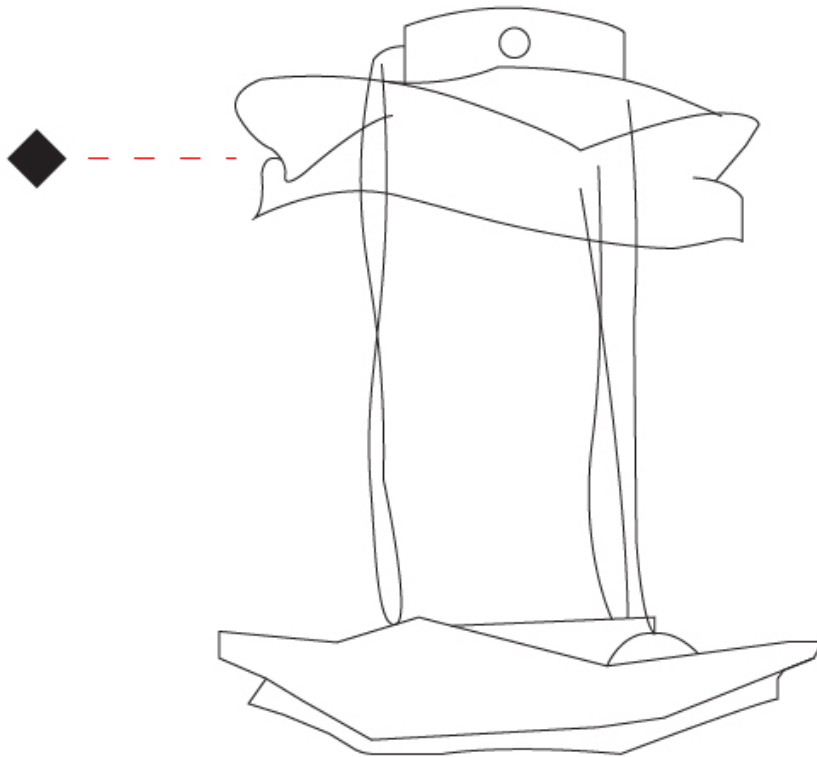

CRASH SURFACE

D132109-

PROJECT _____

TYPE _____

SPECIFIER _____

QUANTITY _____

DATE _____

D