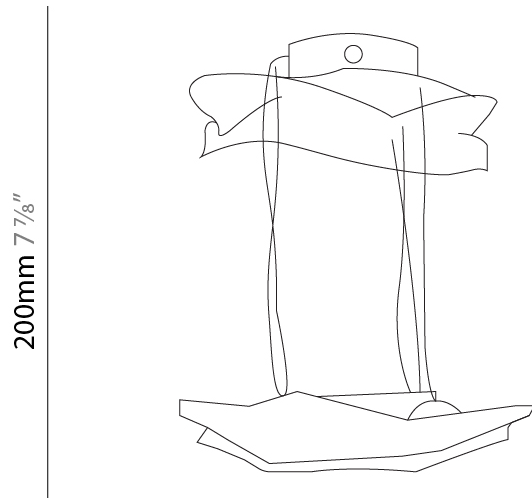

CRASH SURFACE

D132109- _____
base number

1. To build a product code in our configurator select the specify button on the base model # product page
2. To build a manual product code on this datasheet choose from the options listed below in blue font and add the suffix to the base model #

GENERAL

Series: Crash
Brand: Knikerboker
Division: Design
Mounting Type: Surface
Mounting Location: Ceiling
Subcategory: Pendant

PHYSICAL

Shape: Abstract
Length (mm): 200
Length (in): 7 7/8
Width (mm): 200
Width (in): 7 7/8
Height (mm): 250
Height (in): 9 13/16
Light Distribution: Indirect
Fixture Finish: EWH / EBK / MAN / COF / PRD / SLF / GLF / CLF / BRL / EWS / EWG / EWC / EWR / EBS / EBG / EBC / EBB / MAS / MAD / MAC / MAB / COS / CGO / CCL / CBL / PRS / PRG / PRC / PRB
Fixture Material: Metal

ELECTRICAL

Lamp Type: LED
Input Wattage (W): 10.5
Total Output Wattage (W): 10
Dimming: Tri-Mode (Non-Dimming and Phase Dimming (120Vac only) and 0-10V Dimming)
Driver Included: Yes
Driver Location: Integrated
Driver Type: Constant Current - Universal
Driver Class: Class 2
Input Voltage (V): 120 - 277
Constant Current (MA): 250
Upon Request: 0-10Vdc Dimming / Phase dimming @120Vac only / Non-dimming 120/277Vac

LED

Number of LEDs: 1
Color Temperature (°K): 3000
Max. Delivered Lumen (lm): 1100
CRI: >85 CRI
Lamp Life (hrs): 50000

OPTICAL

RATINGS AND CERTIFICATIONS

Certified By: Certified for North American Standards
IP rating: IP20

200mm 7 7/8"