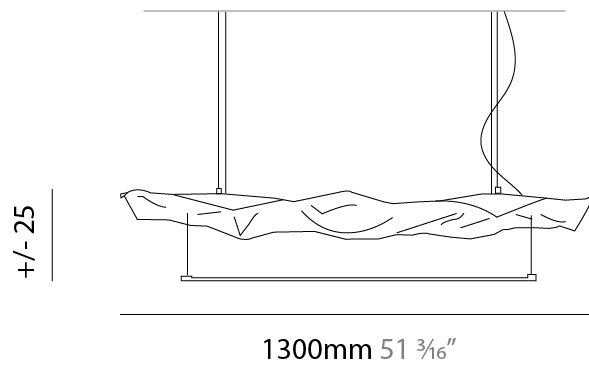

GENERAL

Series: Crash
Brand: Knikerboker
Division: Design
Mounting Type: Suspension
Mounting Location: Ceiling
Subcategory: Pendant

PHYSICAL

Shape: Abstract
Length (mm): 1300
Length (in): 51 ³/₁₆
Width (mm): 400
Width (in): 15 ³/₄
Height (mm): 250
Height (in): 9 ¹³/₁₆
Max. Overall Height (mm): 2250
Max. Overall Height (in): 88 ⁷/₁₆

Light Distribution: Indirect
Fixture Finish: EWH / EBK / MAN / COF / PRD / SLF / GLF / CLF / BRL / EWS / EWG / EWC / EWR / EBS / EBG / EBC / EBC / EBB / MAS / MAD / MAC / MAB / COS / CGO / CCL / CBL / PRS / PRG / PRC / PRB

Fixture Material: Metal
Cable Details: 4 Steel Cable 2000mm / 78 3/4" - Silicon Cable 2000mm / 78 3/4"

ELECTRICAL

Lamp Type: LED
Total Output Wattage (W): 20
Dimming: 0-10V Dimming / Phase Dimming (120Vac Only)
Driver Included: Yes
Driver Location: Integrated
Driver Type: Constant Voltage - Universal
Driver Class: Class 2
Input Voltage (V): 120 - 277
Output Voltage (V): 24
Upon Request: (Not included - see components) Remote: 0-10Vdc dimming / Phase dimming @120Vac only / (Included) Integral Non-dimming 277Vac

LED

Color Temperature (°K): 3000
Max. Delivered Lumen (lm): 3000
CRI: >85 CRI
Lamp Life (hrs): 50000

OPTICAL

RATINGS AND CERTIFICATIONS

Certified By: CSA Certified to UL and CSA Standards
IP rating: IP20