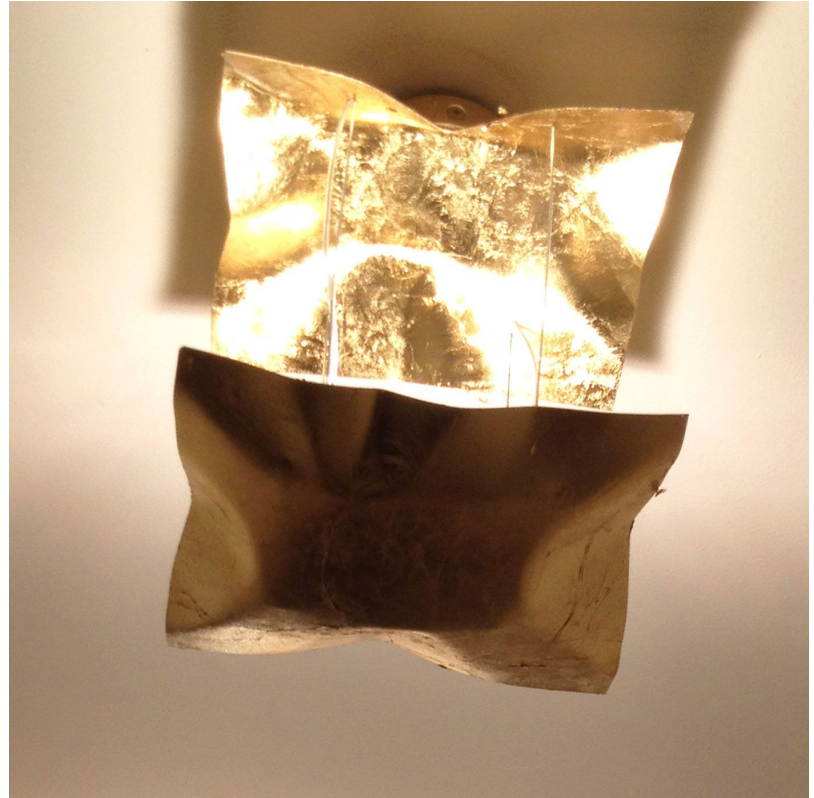

CRASH SURFACE

D132109- _____
base number

1. To build a product code in our configurator select the specify button on the base model # product page
2. To build a manual product code on this datasheet choose from the options listed below in blue font and add the suffix to the base model #

GENERAL

Series: Crash
Brand: Knikerboker
Division: Design
Mounting Type: Surface
Mounting Location: Ceiling
Subcategory: Pendant

PHYSICAL

Shape: Abstract
Length (mm): 200
Length (in): 7 7/8
Width (mm): 200
Width (in): 7 7/8
Height (mm): 250
Height (in): 9 13/16
Light Distribution: Indirect
Fixture Finish: EWH / EBK / MAN / COF / PRD / SLF / GLF / CLF / BRL / EWS / EWG / EWC / EWR / EBS / EBG / EBC / EBB / MAS / MAD / MAC / MAB / COS / CGO / CCL / CBL / PRS / PRG / PRC / PRB
Fixture Material: Metal

ELECTRICAL

Lamp Type: LED
Input Wattage (W): 10.5
Total Output Wattage (W): 10
Dimming: Tri-Mode (Non-Dimming and Phase Dimming (120Vac only) and 0-10V Dimming)
Driver Included: Yes
Driver Location: Integrated
Driver Type: Constant Current - Universal
Driver Class: Class 2
Input Voltage (V): 120 - 277
Constant Current (MA): 250
Upon Request: 0-10Vdc Dimming / Phase dimming @120Vac only / Non-dimming 120/277Vac

LED

Number of LEDs: 1
Color Temperature (°K): 3000
Max. Delivered Lumen (lm): 1100
CRI: >85 CRI
Lamp Life (hrs): 50000

OPTICAL

RATINGS AND CERTIFICATIONS

Certified By: Certified for North American Standards
IP rating: IP20

200mm 7 7/8"