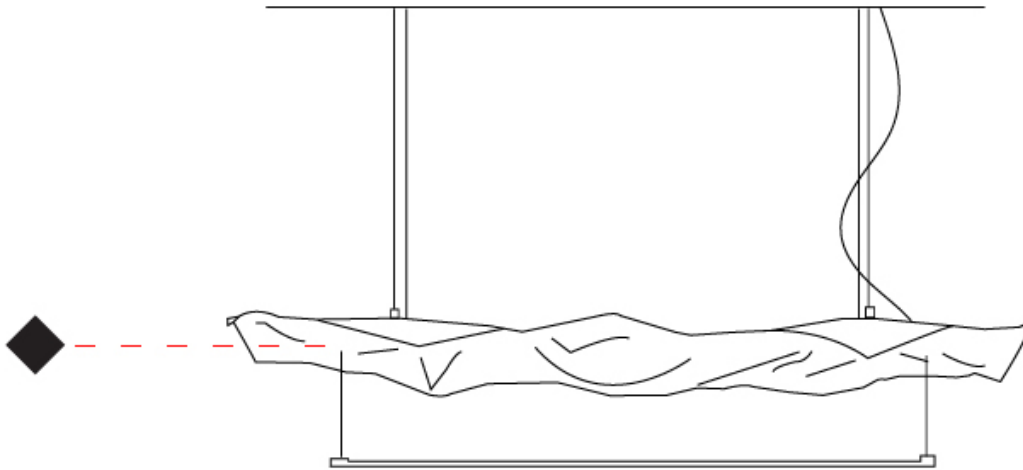

CRASH SUSPENSION

D131425-

PROJECT _____

TYPE _____

SPECIFIER _____

QUANTITY _____

DATE _____

D