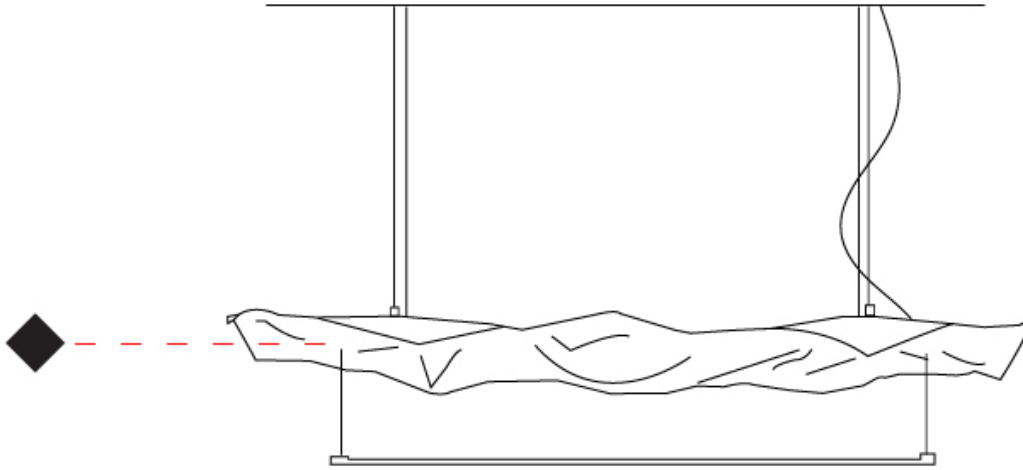

CRASH SUSPENSION

D131065-

PROJECT _____

TYPE _____

SPECIFIER _____

QUANTITY _____

DATE _____

D