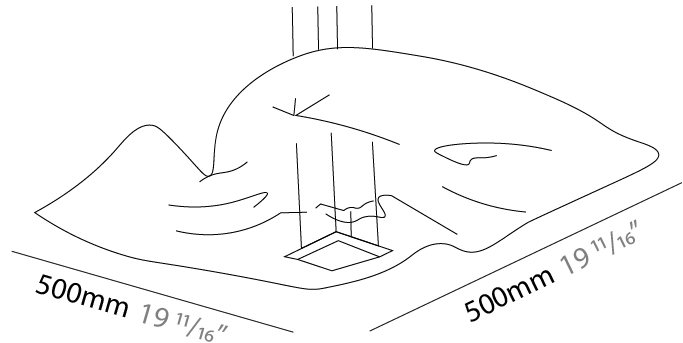

1. To build a product code in our configurator select the specify button on the base model # product page
2. To build a manual product code on this datasheet choose from the options listed below in blue font and add the suffix to the base model #

GENERAL

Series: Crash
Brand: Knikerboker
Division: Design
Mounting Type: Suspension
Mounting Location: Ceiling
Subcategory: Pendant

PHYSICAL

Shape: Abstract
Length (mm): 500
Length (in): 19 ¹¹/₁₆
Width (mm): 500
Width (in): 19 ¹¹/₁₆
Extension (mm): 2000
Extension (in): 78 ³/₄
Light Distribution: Indirect
Fixture Finish: EWH / EBK / MAN / COF / PRD / SLF / GLF / CLF / BRL / EWS / EWG / EWC / EWR / EBS / EBG / EBC / EBC / EBB / MAS / MAD / MAC / MAB / COS / CGO / CCL / CBL / PRS / PRG / PRC / PRB
Fixture Material: Metal
Cable Detail: 4 Steel Cable 2000mm / 78 3/4" - Silicon Cable 2000mm / 78 3/4"

ELECTRICAL

Lamp Type: LED
Input Wattage (W): 10.5
Total Output Wattage (W): 10
Dimming: Tri-Mode (Non-Dimming and Phase Dimming (120Vac only) and 0-10V Dimming)
Driver Included: Yes
Driver Location: Integrated
Driver Type: Constant Current - Universal
Driver Class: Class 2
Input Voltage (V): 120 - 277
Constant Current (MA): 250
Upon Request: 0-10Vdc dimming / Phase dimming @120Vac / 277Vac

LED

Color Temperature (°K): 3000
Max. Delivered Lumen (lm): 1100
CRI: >85 CRI
Lamp Life (hrs): 50000

OPTICAL

RATINGS AND CERTIFICATIONS

Certified By: Certified for North American Standards
IP rating: IP20