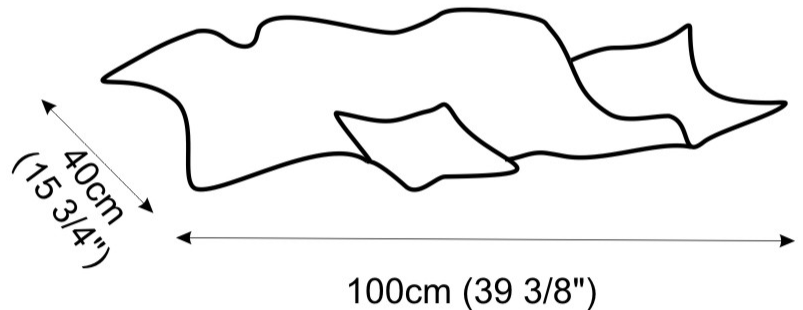

CRASH SURFACE

D132044- _____

base number

1. To build a product code in our configurator select the specify button on the base model # product page
2. To build a manual product code on this datasheet choose from the options listed below in blue font and add the suffix to the base model #

GENERAL

Series: Crash
Brand: Knikerboker
Division: Design
Mounting Type: Surface
Mounting Location: Ceiling
Subcategory: Ambient

PHYSICAL

Shape: Abstract
Length (mm): 1000
Length (in): 39 3/8
Width (mm): 400
Width (in): 15 3/4
Height (mm): 240
Height (in): 9 7/16
Extension (mm): 250
Extension (in): 9 13/16
Light Distribution: Indirect
Fixture Finish: EWH / EBK / MAN / COF / PRD / SLF / GLF / CLF / BRL / EWS / EWG / EWC / EWR / EBS / EBG / EBC / EBC / EBB / MAS / MAD / MAC / MAB / COS / CGO / CCL / CBL / PRS / PRG / PRC / PRB
Fixture Material: Metal

ELECTRICAL

Lamp Type: LED
Input Wattage (W): 10.5
Total Output Wattage (W): 10
Dimming: Tri-Mode (Non-Dimming and Phase Dimming (120Vac only) and 0-10V Dimming)
Driver Included: Yes
Driver Location: Integrated
Driver Type: Constant Current - Universal
Driver Class: Class 2
Input Voltage (V): 120 - 277
Constant Current (MA): 250
Upon Request: 0-10Vdc dimming / Phase dimming @120Vac / 277Vac

LED

Number of LEDs: 1
Color Temperature (°K): 3000
Max. Delivered Lumen (lm): 2200
CRI: >85 CRI
Lamp Life (hrs): 50000

OPTICAL

RATINGS AND CERTIFICATIONS

Certified By: Certified for North American Standards
IP rating: IP20