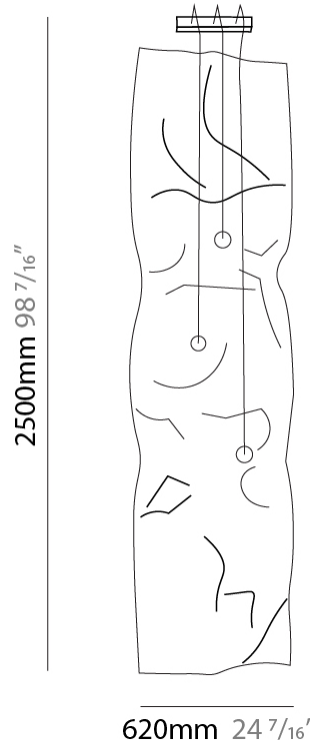

CRASH SURFACE

D133006-

base number   Finish
Options

1. To build a product code in our configurator select the specify button on the base model # product page
2. To build a manual product code on this datasheet choose from the options listed below in blue font and add the suffix to the base model #

GENERAL

Series: Crash
Brand: Knikerboker
Division: Design
Mounting Type: Surface
Mounting Location: Wall
Subcategory: Ambient

PHYSICAL

Shape: Abstract
Length (mm): 2500
Length (in): 98 7/16
Height (mm): 2500
Height (in): 98 7/16
Extension (mm): 260
Extension (in): 10 1/4
Light Distribution: Direct / Indirect
Fixture Finish: EWH / EBK / MAN / COF / PRD / SLF / GLF / CLF / BRL
Fixture Material: Metal

ELECTRICAL

Lamp Type: LED
Input Wattage (W): 31.5
Total Output Wattage (W): 30
Dimming: Tri-Mode (Non-Dimming and Phase Dimming (120Vac only) and 0-10V Dimming)
Driver Included: Yes
Driver Location: Integrated
Driver Type: Constant Current - Universal
Driver Class: Class 2
Input Voltage (V): 120 - 277
Constant Current (MA): 250
Upon Request: 0-10Vdc dimming / Phase dimming @120Vac / 277Vac

LED

Number of LEDs: 3
Color Temperature (°K): 3000
Max. Delivered Lumen (lm): 540
CRI: >85 CRI
Lamp Life (hrs): 50000

OPTICAL

RATINGS AND CERTIFICATIONS

Certified By: Certified for North American Standards
IP rating: IP20

PROJECT	_____
TYPE	_____
SPECIFIER	_____
QUANTITY	_____
DATE	_____