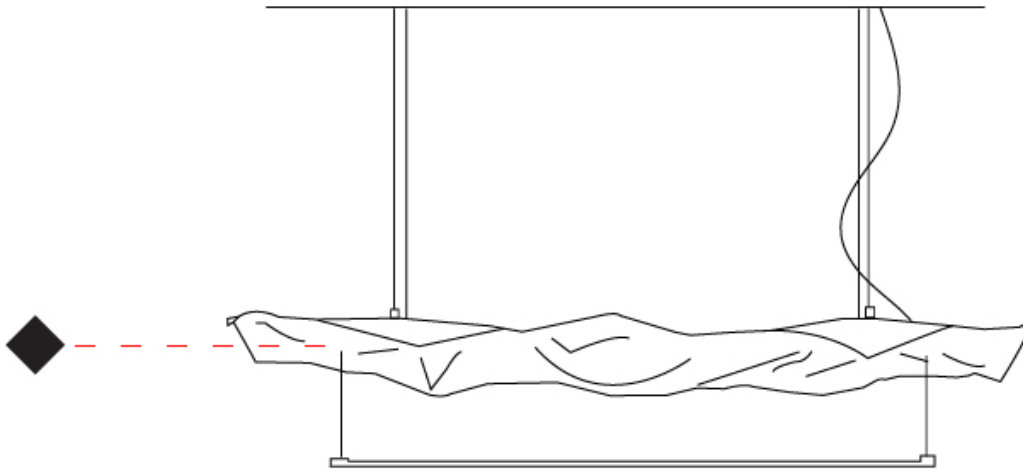

CRASH SUSPENSION

D131071-

PROJECT _____

TYPE _____

SPECIFIER _____

QUANTITY _____

DATE _____

D