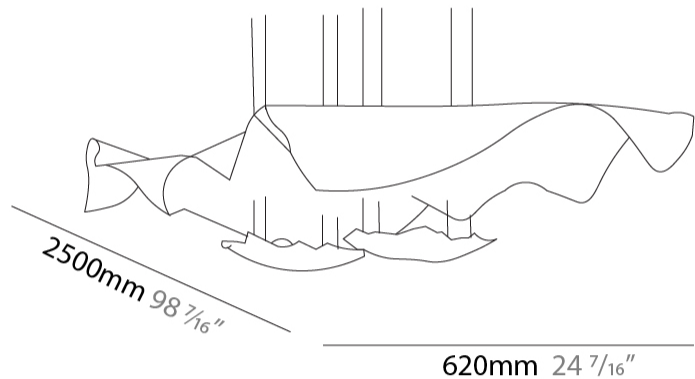

GENERAL

Series: Crash
Partner: Knikerboker
Division: Design
Installation: Suspension
Product Type: Pendant
Mounting Location: Ceiling
Light Distribution: Indirect

PHYSICAL

Shape: Curves
Length (mm): 2500
Length (in): 98 7/16
Width (mm): 620
Width (in): 24 7/16
Max. Overall Height (mm): 2000
Max. Overall Height (in): 78 3/4
Fixture Finish: EWH / EBK / MAN / COF / PRD / SLF / GLF / CLF / BRL / EWS / EWG / EWC / EWR / EBS / EBG / EBC / EBC / EBB / MAS / MAD / MAC / MAB / COS / CGO / CCL / CBL / PRS / PRG / PRC / PRB
Fixture Material: Steel
Cable Details: 4 Steel Cable 2000mm / 78 3/4" - Silicon Cable 2000mm / 78 3/4"

ELECTRICAL

Lamp Type: LED
Input Wattage (W): 42
Total Output Wattage (W): 40
Dimming: Tri-Mode (Non-Dimming and Phase Dimming (120Vac only) and 0-10V Dimming)
Driver Included: Yes
Driver Location: Integrated
Driver Type: Constant Current - Universal
Driver Class: Class 2
Input Voltage (V): 120 - 277
Constant Current (MA): 250
Upon Request: 0-10Vdc dimming / Phase dimming @120Vac / 277Vac

LED

Number of LEDs: 4
Color Temperature (°K): 3000
Max. Delivered Lumen (lm): 4400
CRI: >85 CRI
Lamp Life (hrs): 50000

OPTICAL

RATINGS AND CERTIFICATIONS

Certified By: Certified for North American Standards
IP rating: IP20