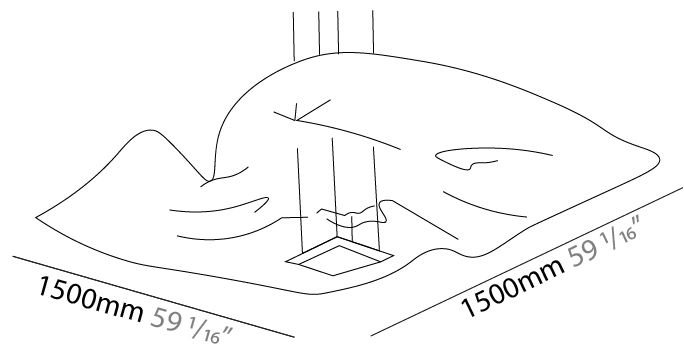

GENERAL

Series: Crash
Partner: Knikerboker
Division: Design
Installation: Suspension
Product Type: Pendant
Mounting Location: Ceiling
Light Distribution: Indirect

PHYSICAL

Shape: Curves
Length (mm): 1500
Length (in): 59 1/16
Width (mm): 1500
Width (in): 59 1/16
Max. Overall Height (mm): 2000
Max. Overall Height (in): 78 3/4
Fixture Finish: EWH / EBK / MAN / COF / PRD / SLF / GLF / CLF / BRL / EWS / EWG / EWC / EWR / EBS / EBG / EBC / EBC / EBB / MAS / MAD / MAC / MAB / COS / CGO / CCL / CBL / PRS / PRG / PRC / PRB
Fixture Material: Steel
Cable Details: 4 Steel Cable 2000mm / 78 3/4" - Silicon Cable 2000mm / 78 3/4"

ELECTRICAL

Lamp Type: LED
Input Wattage (W): 31.5
Total Output Wattage (W): 30
Dimming: Tri-Mode (Non-Dimming and Phase Dimming (120Vac only) and 0-10V Dimming)
Driver Included: Yes
Driver Location: Integrated
Driver Type: Constant Current - Universal
Driver Class: Class 2
Input Voltage (V): 120 - 277
Constant Current (MA): 250
Upon Request: 0-10Vdc dimming / Phase dimming @120Vac / 277Vac

LED

Number of LEDs: 3
Color Temperature (°K): 3000
Max. Delivered Lumen (lm): 3300
CRI: >85 CRI
Lamp Life (hrs): 50000

OPTICAL

RATINGS AND CERTIFICATIONS

Certified By: Certified for North American Standards
IP rating: IP20