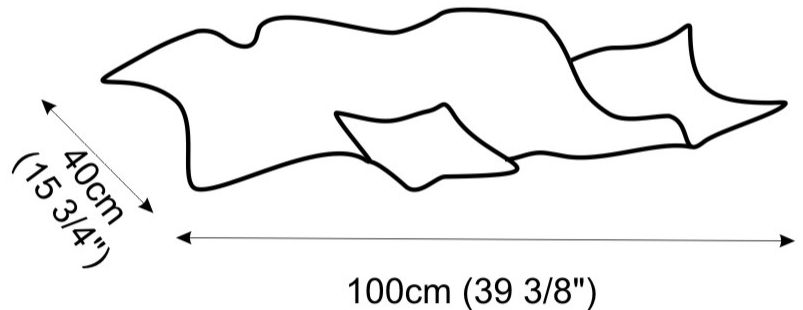

CRASH SURFACE

D132044- _____
base number

1. To build a product code in our configurator select the specify button on the base model # product page
2. To build a manual product code on this datasheet choose from the options listed below in blue font and add the suffix to the base model #

GENERAL

Series: Crash
Brand: Knikerboker
Division: Design
Mounting Type: Surface
Mounting Location: Ceiling
Subcategory: Ambient

PHYSICAL

Shape: Abstract
Length (mm): 1000
Length (in): 39 3/8
Width (mm): 400
Width (in): 15 3/4
Height (mm): 240
Height (in): 9 7/16
Extension (mm): 250
Extension (in): 9 13/16
Light Distribution: Indirect
Fixture Finish: EWH / EBK / MAN / COF / PRD / SLF / GLF / CLF / BRL / EWS / EWG / EWC / EWR / EBS / EBG / EBC / EBC / EBB / MAS / MAD / MAC / MAB / COS / CGO / CCL / CBL / PRS / PRG / PRC / PRB
Fixture Material: Metal

ELECTRICAL

Lamp Type: LED
Input Wattage (W): 10.5
Total Output Wattage (W): 10
Dimming: Tri-Mode (Non-Dimming and Phase Dimming (120Vac only) and 0-10V Dimming)
Driver Included: Yes
Driver Location: Integrated
Driver Type: Constant Current - Universal
Driver Class: Class 2
Input Voltage (V): 120 - 277
Constant Current (MA): 250
Upon Request: 0-10Vdc dimming / Phase dimming @120Vac / 277Vac

LED

Number of LEDs: 1
Color Temperature (°K): 3000
Max. Delivered Lumen (lm): 2200
CRI: >85 CRI
Lamp Life (hrs): 50000

OPTICAL

RATINGS AND CERTIFICATIONS

Certified By: Certified for North American Standards
IP rating: IP20