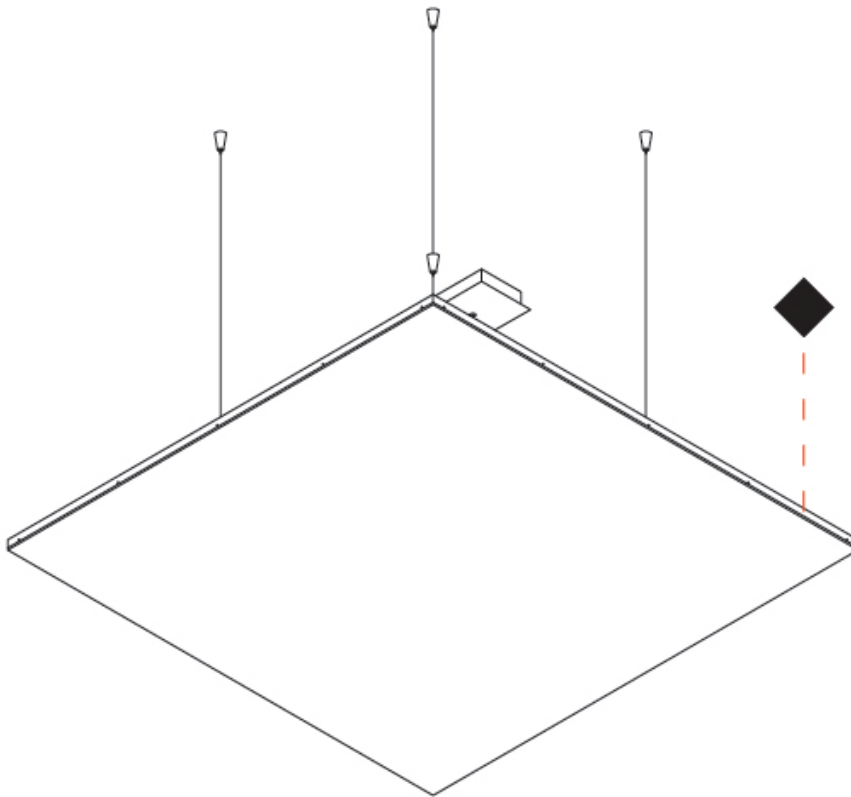

A51072-

PROJECT _____

TYPE _____

SPECIFIER _____

QUANTITY _____

DATE _____

A