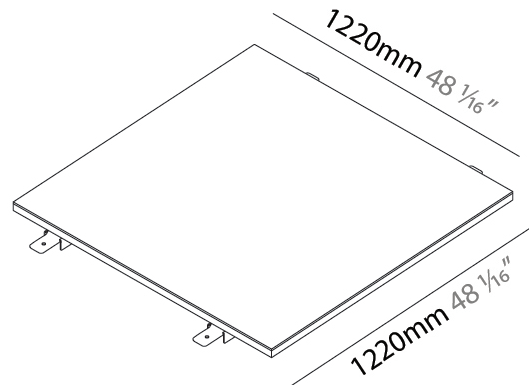

CRISTAL RECESSED

A56185- -

base number   Color   Finish
Temperature   Options

1. To build a product code in our configurator select the specify button on the base model # product page
2. To build a manual product code on this datasheet choose from the options listed below in blue font and add the suffix to the base model #

GENERAL

Series: Cristal
Brand: Ivela
Division: Architectural
Mounting Type: Recessed
Mounting Location: Ceiling
Subcategory: Ambient

PHYSICAL

Shape: Square
Length (mm): 620
Length (in): 24 ⁷/₁₆
Width (mm): 620
Width (in): 24 ⁷/₁₆
Height (mm): 19
Height (in): 3/4
Light Distribution: Direct
Diffuser: PMMA - Opal
Fixture Finish: WHI / BLK / GLD
Fixture Material: Aluminum

ELECTRICAL

Lamp Type: LED
Input Wattage (W): 48
Dimming: Tri-Mode (Non-Dimming and Phase Dimming (120Vac only) and 0-10V Dimming)
Driver Included: No
Driver Location: Remote
Driver Type: Constant Voltage - Universal
Driver Class: Class 2
Input Voltage (V): 120 - 277
Output Voltage (V): 24

LED

Color Temperature (°K): 2700 / 3000 / 4000
Max. Delivered Lumen (lm): 2880 / 3000 / 3180
Nominal Lumen (lm): 5760 / 6000 / 6360
CRI: >93 CRI
Lamp Life (hrs): 50000

OPTICAL

RATINGS AND CERTIFICATIONS

Certified By: CSA Certified to UL and CSA Standards
IP rating: IP20

PROJECT
TYPE
SPECIFIER
QUANTITY
DATE