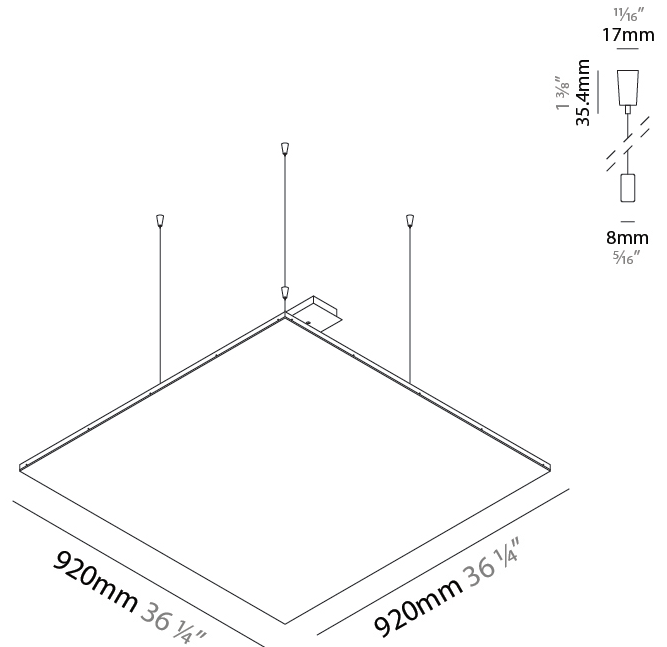

CRISTAL SUSPENSION

A51073- -

base number   Color   Finish
Temperature   Options

1. To build a product code in our configurator select the specify button on the base model # product page
2. To build a manual product code on this datasheet choose from the options listed below in blue font and add the suffix to the base model #

GENERAL

Series: Cristal
Brand: Ivela
Division: Architectural
Mounting Type: Suspension
Mounting Location: Ceiling
Subcategory: Ambient

PHYSICAL

Shape: Square
Length (mm): 920
Length (in): 36 1/4
Width (mm): 920
Width (in): 36 1/4
Height (mm): 19
Height (in): 3/4
Max. Overall Height (mm): 2500
Max. Overall Height (in): 98 7/16
Light Distribution: Direct
Diffuser: PMMA - Opal
Fixture Finish: WHI / BLK / GLD
Fixture Material: Aluminum

ELECTRICAL

Lamp Type: LED
Input Wattage (W): 72
Dimming: Tri-Mode (Non-Dimming and Phase Dimming (120Vac only) and 0-10V Dimming)
Driver Included: No
Driver Location: Remote
Driver Type: Constant Voltage - Universal
Driver Class: Class 2
Input Voltage (V): 120 - 277
Output Voltage (V): 24

LED

Color Temperature (°K): 2700 / 3000 / 4000
Max. Delivered Lumen (lm): 4320 / 4500 / 4770
Nominal Lumen (lm): 8640 / 9000 / 9540
CRI: >93 CRI
Lamp Life (hrs): 50000

OPTICAL

RATINGS AND CERTIFICATIONS

Certified By: Certified for North American Standards
IP rating: IP20