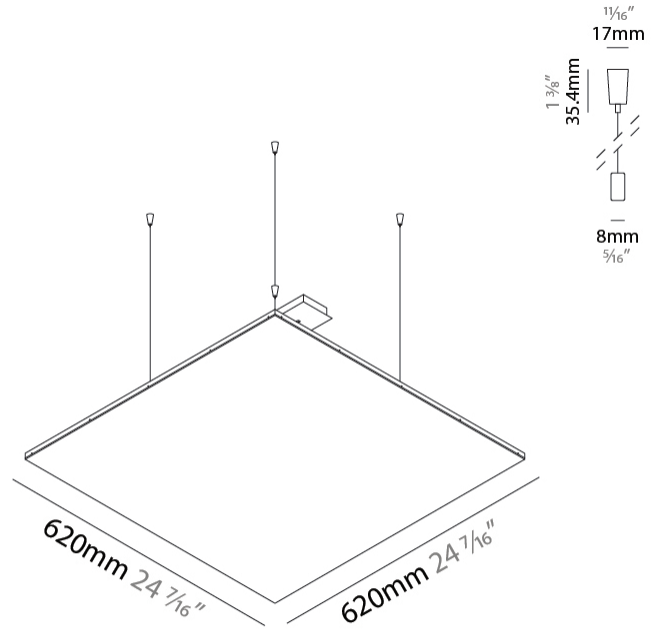

CRISTAL SUSPENSION

A51072- -

base number   Color   Finish
Temperature   Options

PROJECT
TYPE
SPECIFIER
QUANTITY
DATE

1. To build a product code in our configurator select the specify button on the base model # product page
2. To build a manual product code on this datasheet choose from the options listed below in blue font and add the suffix to the base model #

GENERAL

Series: Cristal
Brand: Ivela
Division: Architectural
Mounting Type: Suspension
Mounting Location: Ceiling
Subcategory: Ambient

PHYSICAL

Shape: Square
Length (mm): 620
Length (in): 24 ⁷/₁₆"
Width (mm): 620
Width (in): 24 ⁷/₁₆"
Height (mm): 19
Height (in): 3/4
Max. Overall Height (mm): 2500
Max. Overall Height (in): 98 ⁷/₁₆"
Light Distribution: Direct
Diffuser: PMMA - Opal
Fixture Finish: WHI / BLK / GLD
Fixture Material: Aluminum

ELECTRICAL

Lamp Type: LED
Input Wattage (W): 48
Dimming: Tri-Mode (Non-Dimming and Phase Dimming (120Vac only) and 0-10V Dimming)
Driver Included: No
Driver Location: Remote
Driver Type: Constant Voltage - Universal
Driver Class: Class 2
Input Voltage (V): 120 - 277
Output Voltage (V): 24

LED

Color Temperature (°K): 2700 / 3000 / 4000
Max. Delivered Lumen (lm): 2880 / 3000 / 3180
Nominal Lumen (lm): 5760 / 6000 / 6360
CRI: >93 CRI
Lamp Life (hrs): 50000

OPTICAL

RATINGS AND CERTIFICATIONS

Certified By: Certified for North American Standards
IP rating: IP20