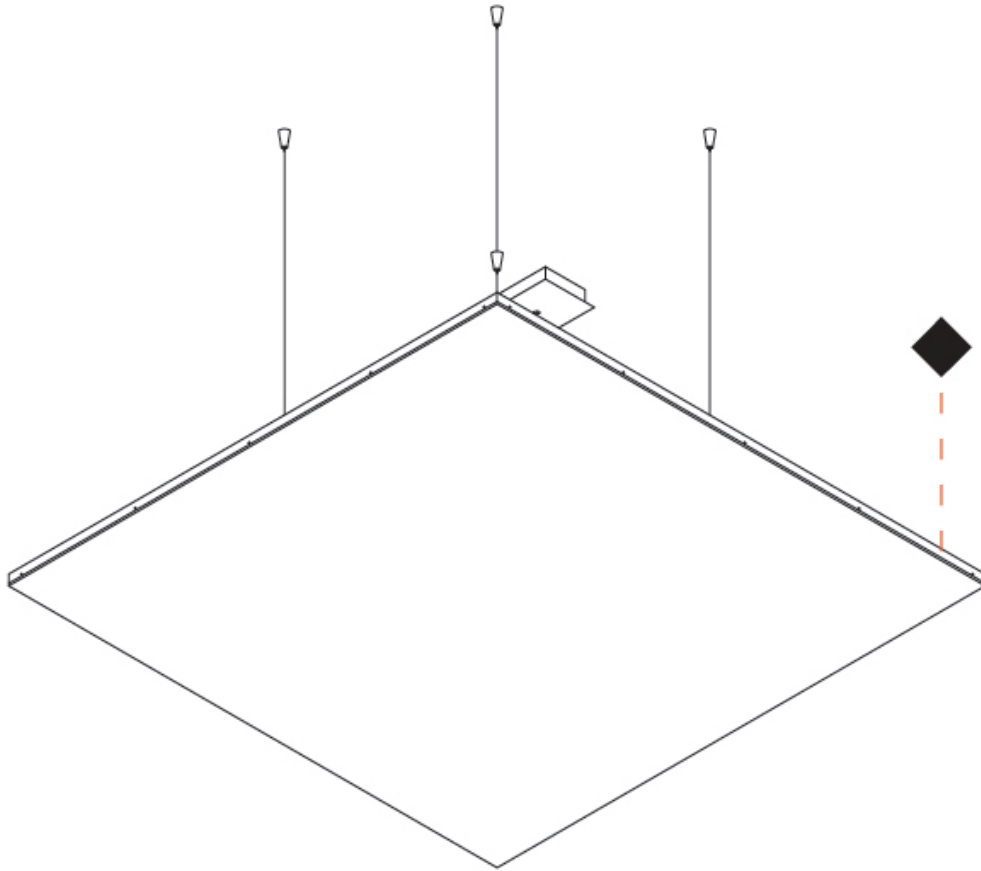

A51074-

PROJECT

TYPE

SPECIFIER

QUANTITY

DATE

A