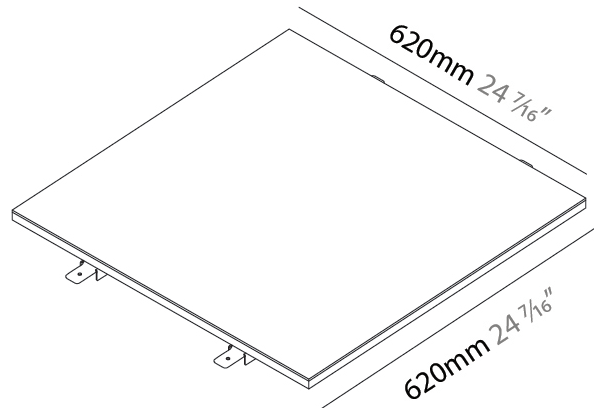

CRISTAL RECESSED

A56187- -

base number
Color   Finish
Temperature   Options

1. To build a product code in our configurator select the specify button on the base model # product page
2. To build a manual product code on this datasheet choose from the options listed below in blue font and add the suffix to the base model #

GENERAL

Series: Cristal
Brand: Ivela
Division: Architectural
Mounting Type: Recessed
Mounting Location: Ceiling
Subcategory: Ambient

PHYSICAL

Shape: Square
Length (mm): 1220
Length (in): 48 ⁷/₁₆
Width (mm): 1220
Width (in): 48 ⁷/₁₆
Height (mm): 19
Height (in): 3/4
Light Distribution: Direct
Diffuser: PMMA - Opal
Fixture Finish: WHI / BLK / GLD
Fixture Material: Aluminum

ELECTRICAL

Lamp Type: LED
Input Wattage (W): 96
Dimming: Tri-Mode (Non-Dimming and Phase Dimming (120Vac only) and 0-10V Dimming)
Driver Included: No
Driver Location: Remote
Driver Type: Constant Voltage - Universal
Driver Class: Class 1
Input Voltage (V): 120 - 277
Output Voltage (V): 24
Upon Request: Phase Dimming

LED

Color Temperature (°K): 2700 / 3000 / 4000
Max. Delivered Lumen (lm): 5760 / 6000 / 6360
Nominal Lumen (lm): 11520 / 12000 / 12720
CRI: >93 CRI
Lamp Life (hrs): 50000

OPTICAL

RATINGS AND CERTIFICATIONS

Certified By: CSA Certified to UL and CSA Standards
IP rating: IP20

PROJECT
TYPE
SPECIFIER
QUANTITY
DATE