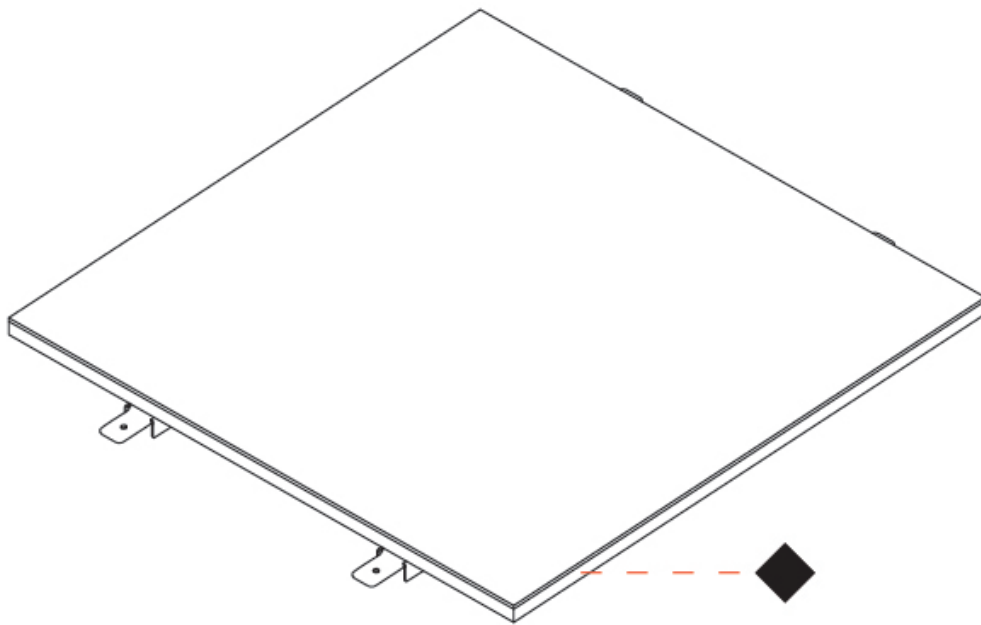

CRISTAL RECESSED

A56187-

PROJECT _____

TYPE _____

SPECIFIER _____

QUANTITY _____

DATE _____