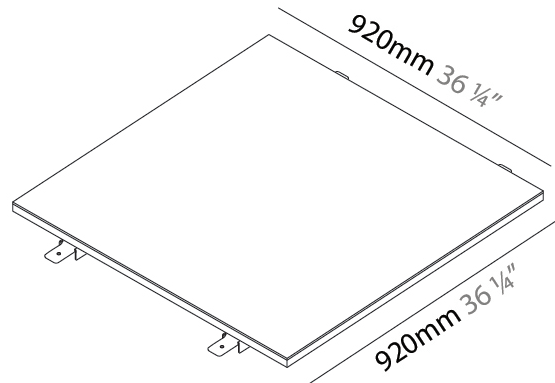

CRISTAL RECESSED

A56186- -

base number   Color   Finish
Temperature   Options

1. To build a product code in our configurator select the specify button on the base model # product page
2. To build a manual product code on this datasheet choose from the options listed below in blue font and add the suffix to the base model #

GENERAL

Series: Cristal
Brand: Ivela
Division: Architectural
Mounting Type: Recessed
Mounting Location: Ceiling
Subcategory: Ambient

PHYSICAL

Shape: Square
Length (mm): 920
Length (in): 36 1/4
Width (mm): 920
Width (in): 36 1/4
Height (mm): 19
Height (in): 3/4
Light Distribution: Direct
Diffuser: PMMA - Opal
Fixture Finish: WHI / BLK / GLD
Fixture Material: Aluminum

ELECTRICAL

Lamp Type: LED
Input Wattage (W): 72
Dimming: Tri-Mode (Non-Dimming and Phase Dimming (120Vac only) and 0-10V Dimming)
Driver Included: No
Driver Location: Remote
Driver Type: Constant Voltage - Universal
Driver Class: Class 2
Input Voltage (V): 120 - 277
Output Voltage (V): 24

LED

Color Temperature (°K): 2700 / 3000 / 4000
Max. Delivered Lumen (lm): 4320 / 4500 / 4770
Nominal Lumen (lm): 8640 / 9000 / 9540
CRI: >93 CRI
Lamp Life (hrs): 50000

OPTICAL

RATINGS AND CERTIFICATIONS

Certified By: CSA Certified to UL and CSA Standards
IP rating: IP20

PROJECT
TYPE
SPECIFIER
QUANTITY
DATE