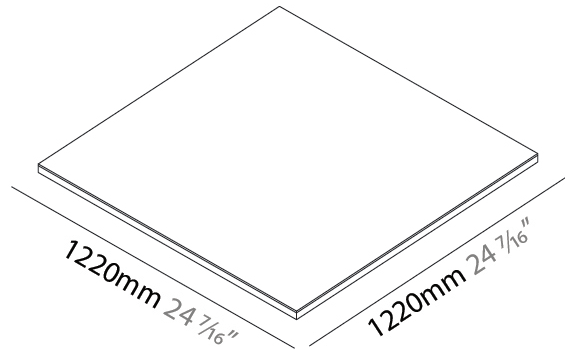

CRISTAL SURFACE

A52045- -

base number   Color   Finish
Temperature   Options

1. To build a product code in our configurator select the specify button on the base model # product page
2. To build a manual product code on this datasheet choose from the options listed below in blue font and add the suffix to the base model #

GENERAL

Series: Cristal
Brand: Ivela
Division: Architectural
Mounting Type: Surface
Mounting Location: Wall / Ceiling
Subcategory: Ambient

PHYSICAL

Shape: Square
Length (mm): 1220
Length (in): 48 ¹/₁₆
Width (mm): 1220
Width (in): 48 ¹/₁₆
Height (mm): 19
Height (in): 3/4
Light Distribution: Direct
Diffuser: PMMA - Opal
Fixture Finish: WHI / BLK / GLD
Fixture Material: Aluminum

ELECTRICAL

Lamp Type: LED
Input Wattage (W): 96
Dimming: Tri-Mode (Non-Dimming and Phase Dimming (120Vac only) and 0-10V Dimming)
Driver Included: No
Driver Location: Remote
Driver Type: Constant Voltage - Universal
Driver Class: Class 1
Input Voltage (V): 120 - 277
Output Voltage (V): 24
Upon Request: Phase Dimming

LED

Color Temperature (°K): 2700 / 3000 / 4000
Max. Delivered Lumen (lm): 5760 / 6000 / 6360
Nominal Lumen (lm): 11520 / 12000 / 12720
CRI: >93 CRI
Lamp Life (hrs): 50000

OPTICAL

RATINGS AND CERTIFICATIONS

Certified By: CSA Certified to UL and CSA Standards
IP rating: IP20

PROJECT
TYPE
SPECIFIER
QUANTITY
DATE