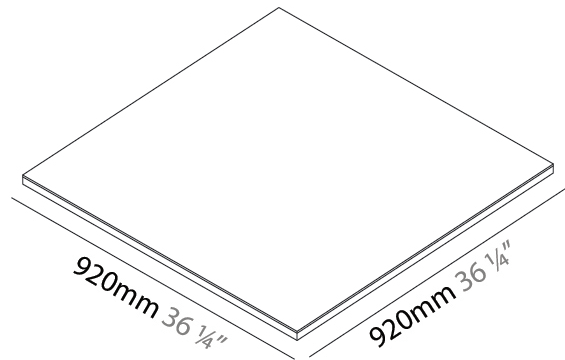

CRISTAL SURFACE

A52044- -

base number   Color   Finish
Temperature   Options

1. To build a product code in our configurator select the specify button on the base model # product page
2. To build a manual product code on this datasheet choose from the options listed below in blue font and add the suffix to the base model #

GENERAL

Series: Cristal
Brand: Ivela
Division: Architectural
Mounting Type: Surface
Mounting Location: Wall / Ceiling
Subcategory: Ambient

PHYSICAL

Shape: Square
Length (mm): 920
Length (in): 36 1/4
Width (mm): 920
Width (in): 36 1/4
Height (mm): 19
Height (in): 3/4
Light Distribution: Direct
Diffuser: PMMA - Opal
Fixture Finish: WHI / BLK / GLD
Fixture Material: Aluminum

ELECTRICAL

Lamp Type: LED
Input Wattage (W): 72
Dimming: Tri-Mode (Non-Dimming and Phase Dimming (120Vac only) and 0-10V Dimming)
Driver Included: No
Driver Location: Remote
Driver Type: Constant Voltage - Universal
Driver Class: Class 2
Input Voltage (V): 120 - 277
Output Voltage (V): 24

LED

Color Temperature (°K): 2700 / 3000 / 4000
Max. Delivered Lumen (lm): 4320 / 4500 / 4770
Nominal Lumen (lm): 8640 / 9000 / 9540
CRI: >93 CRI
Lamp Life (hrs): 50000

OPTICAL

RATINGS AND CERTIFICATIONS

Certified By: CSA Certified to UL and CSA Standards
IP rating: IP20

PROJECT	_____
TYPE	_____
SPECIFIER	_____
QUANTITY	_____
DATE	_____