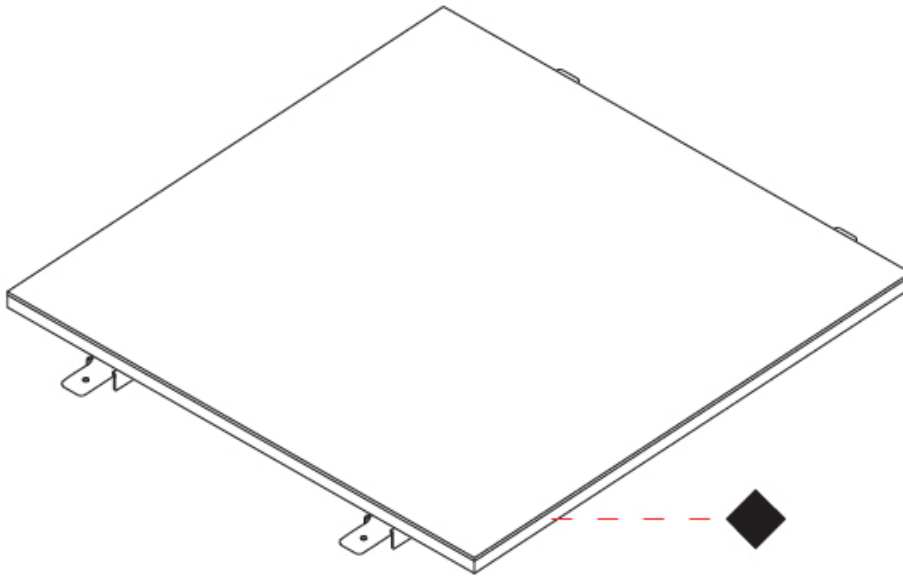

CRISTAL RECESSED

A56186-

PROJECT _____

TYPE _____

SPECIFIER _____

QUANTITY _____

DATE _____