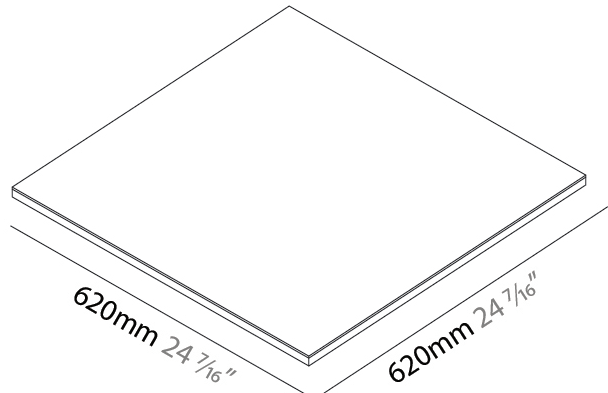

PROJECT	_____
TYPE	_____
SPECIFIER	_____
QUANTITY	_____
DATE	_____

CRISTAL SURFACE

A52043- _____ - _____
base number   Color   Finish
                         Temperature   Options

1. To build a product code in our configurator select the specify button on the base model # product page
2. To build a manual product code on this datasheet choose from the options listed below in blue font and add the suffix to the base model #

GENERAL

Series: Cristal
Brand: Ivela
Division: Architectural
Mounting Type: Surface
Mounting Location: Wall / Ceiling
Subcategory: Ambient

PHYSICAL

Shape: Square
Length (mm): 620
Length (in): 24 7/16
Width (mm): 620
Width (in): 24 7/16
Height (mm): 19
Height (in): 3/4
Light Distribution: Direct
Diffuser: PMMA - Opal
Fixture Finish: WHI / BLK / GLD
Fixture Material: Aluminum

ELECTRICAL

Lamp Type: LED
Input Wattage (W): 48
Dimming: Tri-Mode (Non-Dimming and Phase Dimming (120Vac only) and 0-10V Dimming)
Driver Included: No
Driver Location: Remote
Driver Type: Constant Voltage - Universal
Driver Class: Class 2
Input Voltage (V): 120 - 277
Output Voltage (V): 24

LED

Color Temperature (°K): 2700 / 3000 / 4000
Max. Delivered Lumen (lm): 2880 / 3000 / 3180
Nominal Lumen (lm): 5760 / 6000 / 6360
CRI: >93 CRI
Lamp Life (hrs): 50000

OPTICAL

RATINGS AND CERTIFICATIONS

Certified By: CSA Certified to UL and CSA Standards
IP rating: IP20