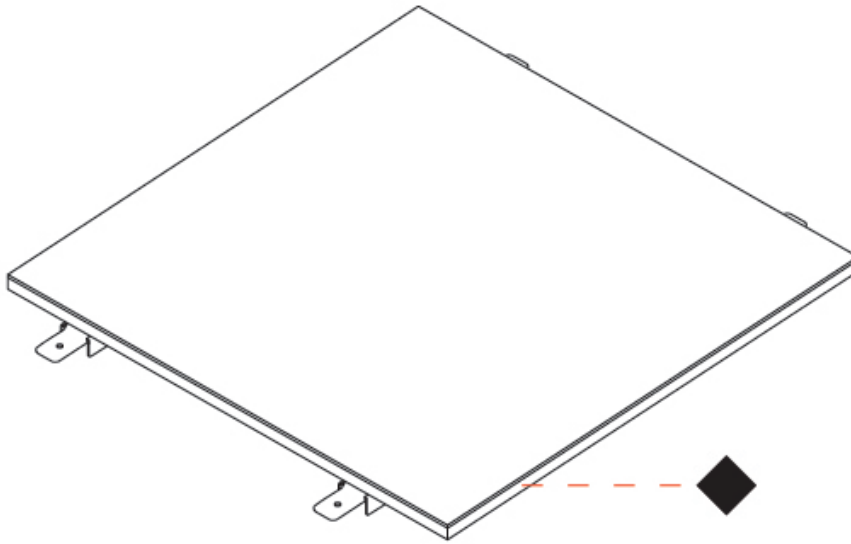

CRISTAL RECESSED

A56185-

PROJECT

TYPE

SPECIFIER

QUANTITY

DATE