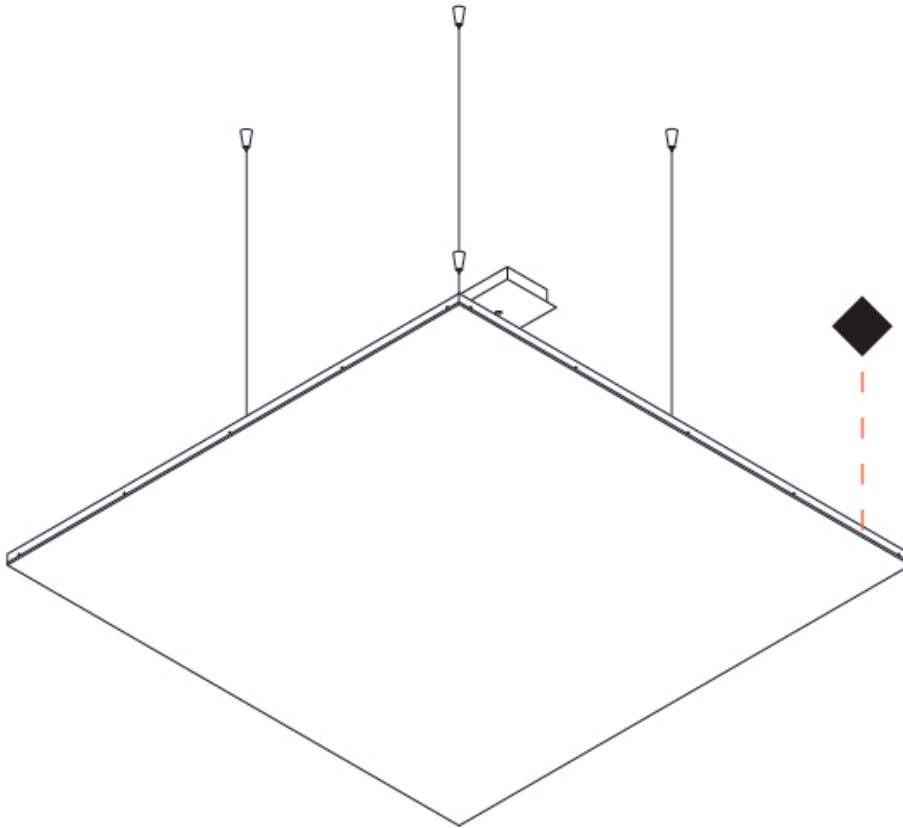

A51073-

PROJECT

TYPE

SPECIFIER

QUANTITY

DATE

A