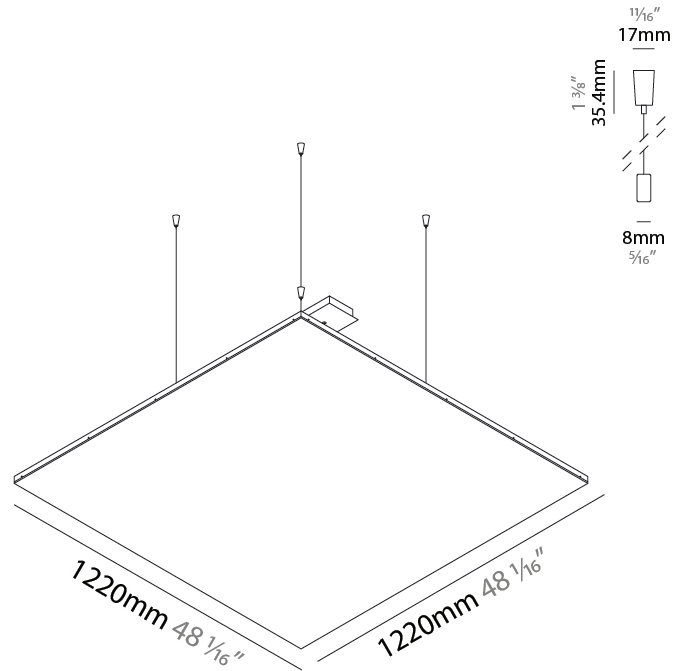

CRISTAL SUSPENSION

A51074- -

base number
Color   Finish
Temperature   Options

1. To build a product code in our configurator select the specify button on the base model # product page
2. To build a manual product code on this datasheet choose from the options listed below in blue font and add the suffix to the base model #

GENERAL

Series: Cristal
Brand: Ivela
Division: Architectural
Mounting Type: Suspension
Mounting Location: Ceiling
Subcategory: Ambient

PHYSICAL

Shape: Square
Length (mm): 1220
Length (in): 48 1/16
Width (mm): 1220
Width (in): 48 1/16
Height (mm): 19
Height (in): 3/4
Max. Overall Height (mm): 2500
Max. Overall Height (in): 98 7/16
Light Distribution: Direct
Diffuser: PMMA - Opal
Fixture Finish: WHI / BLK / GLD
Fixture Material: Aluminum

ELECTRICAL

Lamp Type: LED
Input Wattage (W): 96
Dimming: Tri-Mode (Non-Dimming and Phase Dimming (120Vac only) and 0-10V Dimming)
Driver Included: No
Driver Location: Remote
Driver Type: Constant Voltage - Universal
Driver Class: Class 1
Input Voltage (V): 120 - 277
Output Voltage (V): 24
Upon Request: Phase Dimming

LED

Color Temperature (°K): 2700 / 3000 / 4000
Max. Delivered Lumen (lm): 5760 / 6000 / 6360
Nominal Lumen (lm): 11520 / 12000 / 12720
CRI: >93 CRI
Lamp Life (hrs): 50000

OPTICAL

RATINGS AND CERTIFICATIONS

Certified By: Certified for North American Standards
IP rating: IP20

PROJECT _____
TYPE _____
SPECIFIER _____
QUANTITY _____
DATE _____