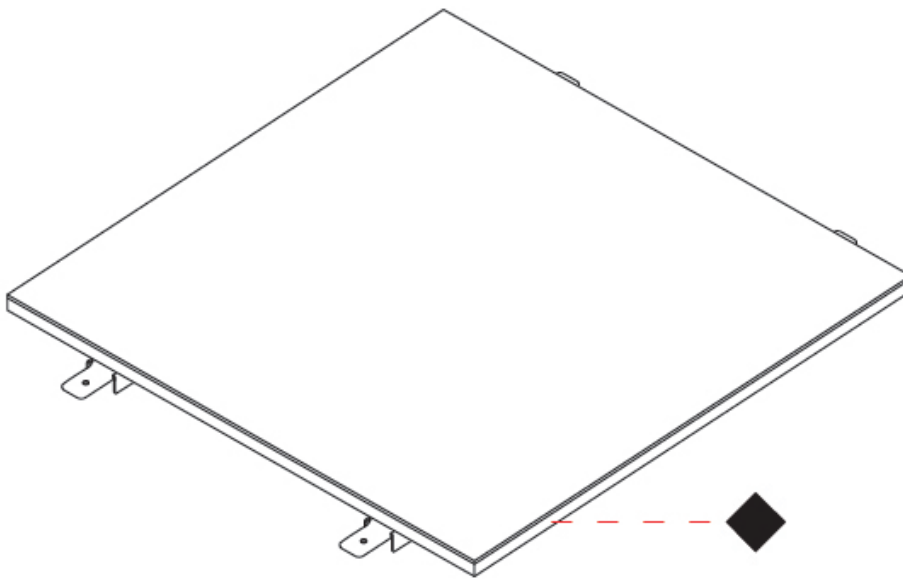

CRISTAL RECESSED

A56186-

PROJECT _____

TYPE _____

SPECIFIER _____

QUANTITY _____

DATE _____