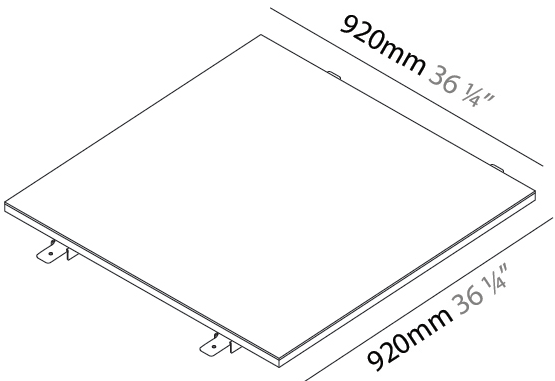

CRISTAL RECESSED

A56186- -

base number
Color   Finish
Temperature   Options

1. To build a product code in our configurator select the specify button on the base model # product page
2. To build a manual product code on this datasheet choose from the options listed below in blue font and add the suffix to the base model #

GENERAL

Series: Cristal
Brand: Ivela
Division: Architectural
Mounting Type: Recessed
Mounting Location: Ceiling
Subcategory: Panels

PHYSICAL

Shape: Square
Length (mm): 920
Length (in): 36 1/4
Width (mm): 920
Width (in): 36 1/4
Height (mm): 19
Height (in): 3/4
Light Distribution: Direct
Diffuser: PMMA - Opal
Fixture Finish: WHI / BLK / GLD
Fixture Material: Aluminum

ELECTRICAL

Lamp Type: LED
Input Wattage (W): 72
Dimming: Tri-Mode (Non-Dimming and Phase Dimming (120Vac only) and 0-10V Dimming)
Driver Included: No
Driver Location: Remote
Driver Type: Constant Voltage - Universal
Driver Class: Class 2
Input Voltage (V): 120 - 277
Output Voltage (V): 24

LED

Color Temperature (°K): 2700 / 3000 / 4000
Max. Delivered Lumen (lm): 4320 / 4500 / 4770
Nominal Lumen (lm): 8640 / 9000 / 9540
CRI: >93 CRI
Lamp Life (hrs): 50000

OPTICAL

RATINGS AND CERTIFICATIONS

Certified By: CSA Certified to UL and CSA Standards
IP rating: IP20

PROJECT
TYPE
SPECIFIER
QUANTITY
DATE