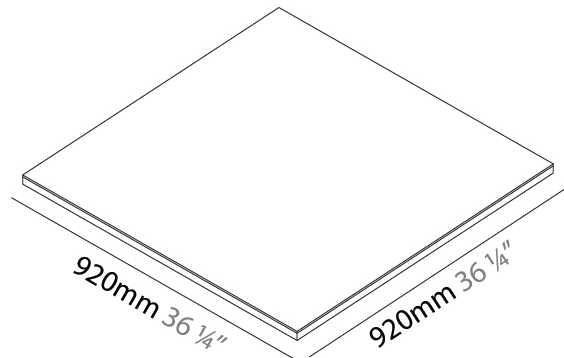

CRISTAL SURFACE

A52044- -

base number
Color   Finish
Temperature   Options

1. To build a product code in our configurator select the specify button on the base model # product page
2. To build a manual product code on this datasheet choose from the options listed below in blue font and add the suffix to the base model #

GENERAL

Series: Cristal
Brand: Ivela
Division: Architectural
Mounting Type: Surface
Mounting Location: Wall / Ceiling
Subcategory: Panels

PHYSICAL

Shape: Square
Length (mm): 920
Length (in): 36 1/4
Width (mm): 920
Width (in): 36 1/4
Height (mm): 19
Height (in): 3/4
Light Distribution: Direct
Diffuser: PMMA - Opal
Fixture Finish: WHI / BLK / GLD
Fixture Material: Aluminum

ELECTRICAL

Lamp Type: LED
Input Wattage (W): 72
Dimming: Tri-Mode (Non-Dimming and Phase Dimming (120Vac only) and 0-10V Dimming)
Driver Included: No
Driver Location: Remote
Driver Type: Constant Voltage - Universal
Driver Class: Class 2
Input Voltage (V): 120 - 277
Output Voltage (V): 24

LED

Color Temperature (°K): 2700 / 3000 / 4000
Max. Delivered Lumen (lm): 4320 / 4500 / 4770
Nominal Lumen (lm): 8640 / 9000 / 9540
CRI: >93 CRI
Lamp Life (hrs): 50000

OPTICAL

RATINGS AND CERTIFICATIONS

Certified By: CSA Certified to UL and CSA Standards
IP rating: IP20

PROJECT	_____
TYPE	_____
SPECIFIER	_____
QUANTITY	_____
DATE	_____