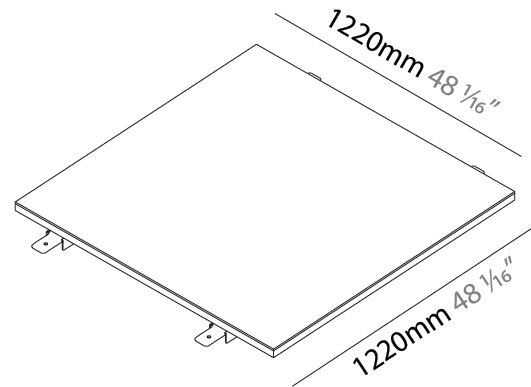

CRISTAL RECESSED

A56185- -

base number   Color   Finish
Temperature   Options

1. To build a product code in our configurator select the specify button on the base model # product page
2. To build a manual product code on this datasheet choose from the options listed below in blue font and add the suffix to the base model #

GENERAL

Series: Cristal
Brand: Ivela
Division: Architectural
Mounting Type: Recessed
Mounting Location: Ceiling
Subcategory: Panels

PHYSICAL

Shape: Square
Length (mm): 620
Length (in): 24 ⁷/₁₆
Width (mm): 620
Width (in): 24 ⁷/₁₆
Height (mm): 19
Height (in): 3/4
Light Distribution: Direct
Diffuser: PMMA - Opal
Fixture Finish: WHI / BLK / GLD
Fixture Material: Aluminum

ELECTRICAL

Lamp Type: LED
Input Wattage (W): 48
Dimming: Tri-Mode (Non-Dimming and Phase Dimming (120Vac only) and 0-10V Dimming)
Driver Included: No
Driver Location: Remote
Driver Type: Constant Voltage - Universal
Driver Class: Class 2
Input Voltage (V): 120 - 277
Output Voltage (V): 24

LED

Color Temperature (°K): 2700 / 3000 / 4000
Max. Delivered Lumen (lm): 2880 / 3000 / 3180
Nominal Lumen (lm): 5760 / 6000 / 6360
CRI: >93 CRI
Lamp Life (hrs): 50000

OPTICAL

RATINGS AND CERTIFICATIONS

Certified By: CSA Certified to UL and CSA Standards
IP rating: IP20

PROJECT
TYPE
SPECIFIER
QUANTITY
DATE