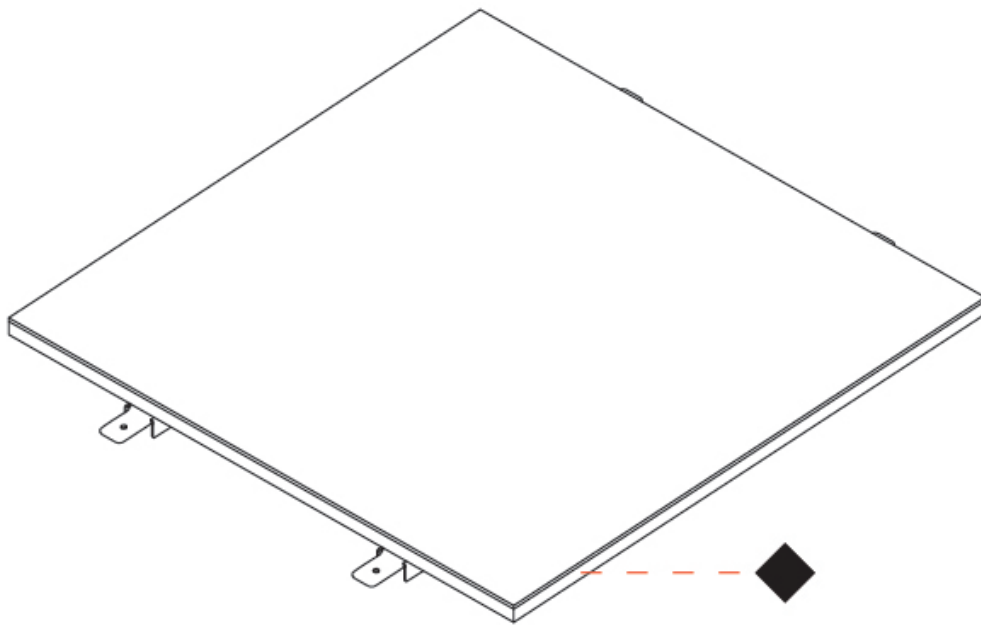

CRISTAL RECESSED

A56187-

PROJECT

TYPE

SPECIFIER

QUANTITY

DATE

A