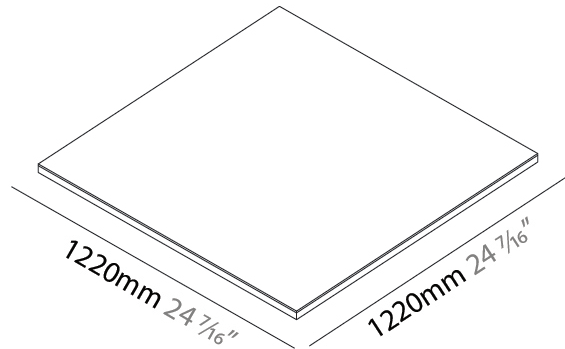

CRISTAL SURFACE

A52045- -

base number
Color   Finish
Temperature   Options

1. To build a product code in our configurator select the specify button on the base model # product page
2. To build a manual product code on this datasheet choose from the options listed below in blue font and add the suffix to the base model #

GENERAL

Series: Cristal
Brand: Ivela
Division: Architectural
Mounting Type: Surface
Mounting Location: Wall / Ceiling
Subcategory: Panels

PHYSICAL

Shape: Square
Length (mm): 1220
Length (in): 48 ¹/₁₆
Width (mm): 1220
Width (in): 48 ¹/₁₆
Height (mm): 19
Height (in): 3/4
Light Distribution: Direct
Diffuser: PMMA - Opal
Fixture Finish: WHI / BLK / GLD
Fixture Material: Aluminum

ELECTRICAL

Lamp Type: LED
Input Wattage (W): 96
Dimming: Tri-Mode (Non-Dimming and Phase Dimming (120Vac only) and 0-10V Dimming)
Driver Included: No
Driver Location: Remote
Driver Type: Constant Voltage - Universal
Driver Class: Class 1
Input Voltage (V): 120 - 277
Output Voltage (V): 24
Upon Request: Phase Dimming

LED

Color Temperature (°K): 2700 / 3000 / 4000
Max. Delivered Lumen (lm): 5760 / 6000 / 6360
Nominal Lumen (lm): 11520 / 12000 / 12720
CRI: >93 CRI
Lamp Life (hrs): 50000

OPTICAL

RATINGS AND CERTIFICATIONS

Certified By: CSA Certified to UL and CSA Standards
IP rating: IP20

PROJECT _____
TYPE _____
SPECIFIER _____
QUANTITY _____
DATE _____