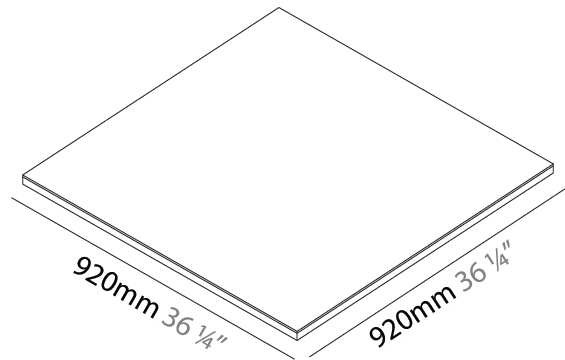

PROJECT _____
TYPE _____
SPECIFIER _____
QUANTITY _____
DATE _____

CRISTAL SURFACE

A52044- _____ - _____
base number   Color   Finish
                         Temperature   Options

1. To build a product code in our configurator select the specify button on the base model # product page
2. To build a manual product code on this datasheet choose from the options listed below in blue font and add the suffix to the base model #

GENERAL

Series: Cristal
Brand: Ivela
Division: Architectural
Mounting Type: Surface
Mounting Location: Wall / Ceiling
Subcategory: Panels

PHYSICAL

Shape: Square
Length (mm): 920
Length (in): 36 1/4
Width (mm): 920
Width (in): 36 1/4
Height (mm): 19
Height (in): 3/4
Light Distribution: Direct
Diffuser: PMMA - Opal
Fixture Finish: WHI / BLK / GLD
Fixture Material: Aluminum

ELECTRICAL

Lamp Type: LED
Input Wattage (W): 72
Dimming: Tri-Mode (Non-Dimming and Phase Dimming (120Vac only) and 0-10V Dimming)
Driver Included: No
Driver Location: Remote
Driver Type: Constant Voltage - Universal
Driver Class: Class 2
Input Voltage (V): 120 - 277
Output Voltage (V): 24

LED

Color Temperature (°K): 2700 / 3000 / 4000
Max. Delivered Lumen (lm): 4320 / 4500 / 4770
Nominal Lumen (lm): 8640 / 9000 / 9540
CRI: >93 CRI
Lamp Life (hrs): 50000

OPTICAL

RATINGS AND CERTIFICATIONS

Certified By: CSA Certified to UL and CSA Standards
IP rating: IP20