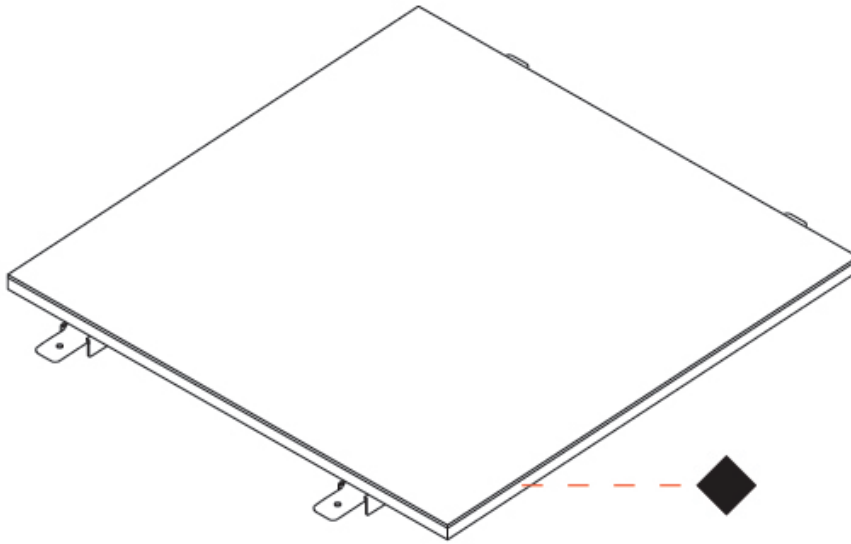

CRISTAL RECESSED

A56185-

PROJECT _____

TYPE _____

SPECIFIER _____

QUANTITY _____

DATE _____