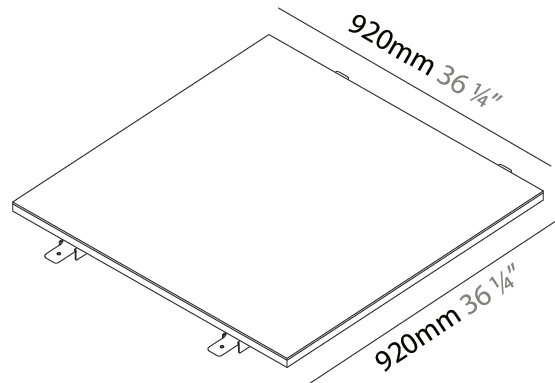

CRISTAL RECESSED

A56186- -

base number   Color   Finish
Temperature   Options

PROJECT
TYPE
SPECIFIER
QUANTITY
DATE

1. To build a product code in our configurator select the specify button on the base model # product page
2. To build a manual product code on this datasheet choose from the options listed below in blue font and add the suffix to the base model #

GENERAL

Series: Cristal
Brand: Ivela
Division: Architectural
Mounting Type: Recessed
Mounting Location: Ceiling
Subcategory: Panels

PHYSICAL

Shape: Square
Length (mm): 920
Length (in): 36 1/4
Width (mm): 920
Width (in): 36 1/4
Height (mm): 19
Height (in): 3/4
Light Distribution: Direct
Diffuser: PMMA - Opal
Fixture Finish: WHI / BLK / GLD
Fixture Material: Aluminum

ELECTRICAL

Lamp Type: LED
Input Wattage (W): 72
Dimming: Tri-Mode (Non-Dimming and Phase Dimming (120Vac only) and 0-10V Dimming)
Driver Included: No
Driver Location: Remote
Driver Type: Constant Voltage - Universal
Driver Class: Class 2
Input Voltage (V): 120 - 277
Output Voltage (V): 24

LED

Color Temperature (°K): 2700 / 3000 / 4000
Max. Delivered Lumen (lm): 4320 / 4500 / 4770
Nominal Lumen (lm): 8640 / 9000 / 9540
CRI: >93 CRI
Lamp Life (hrs): 50000

OPTICAL

RATINGS AND CERTIFICATIONS

Certified By: CSA Certified to UL and CSA Standards
IP rating: IP20