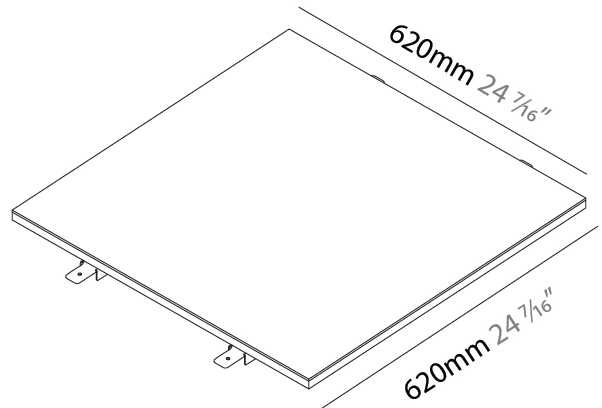

CRISTAL RECESSED

A56187- -

base number
Color   Finish
Temperature   Options

1. To build a product code in our configurator select the specify button on the base model # product page
2. To build a manual product code on this datasheet choose from the options listed below in blue font and add the suffix to the base model #

GENERAL

Series: Cristal
Brand: Ivela
Division: Architectural
Mounting Type: Recessed
Mounting Location: Ceiling
Subcategory: Panels

PHYSICAL

Shape: Square
Length (mm): 1220
Length (in): 48 ⁷/₁₆
Width (mm): 1220
Width (in): 48 ⁷/₁₆
Height (mm): 19
Height (in): 3/4
Light Distribution: Direct
Diffuser: PMMA - Opal
Fixture Finish: WHI / BLK / GLD
Fixture Material: Aluminum

ELECTRICAL

Lamp Type: LED
Input Wattage (W): 96
Dimming: Tri-Mode (Non-Dimming and Phase Dimming (120Vac only) and 0-10V Dimming)
Driver Included: No
Driver Location: Remote
Driver Type: Constant Voltage - Universal
Driver Class: Class 1
Input Voltage (V): 120 - 277
Output Voltage (V): 24
Upon Request: Phase Dimming

LED

Color Temperature (°K): 2700 / 3000 / 4000
Max. Delivered Lumen (lm): 5760 / 6000 / 6360
Nominal Lumen (lm): 11520 / 12000 / 12720
CRI: >93 CRI
Lamp Life (hrs): 50000

OPTICAL

RATINGS AND CERTIFICATIONS

Certified By: CSA Certified to UL and CSA Standards
IP rating: IP20

PROJECT	_____
TYPE	_____
SPECIFIER	_____
QUANTITY	_____
DATE	_____