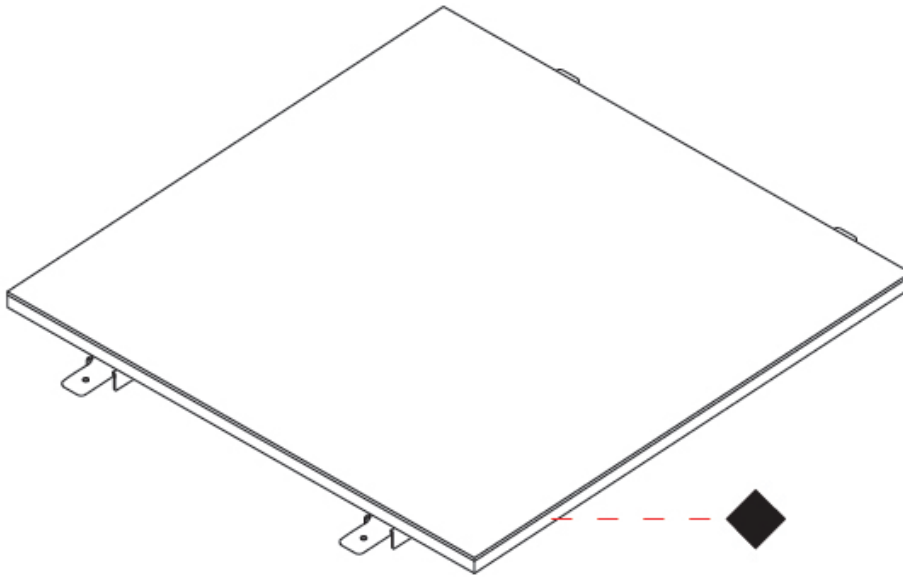

CRISTAL RECESSED

A56186-

PROJECT

TYPE

SPECIFIER

QUANTITY

DATE