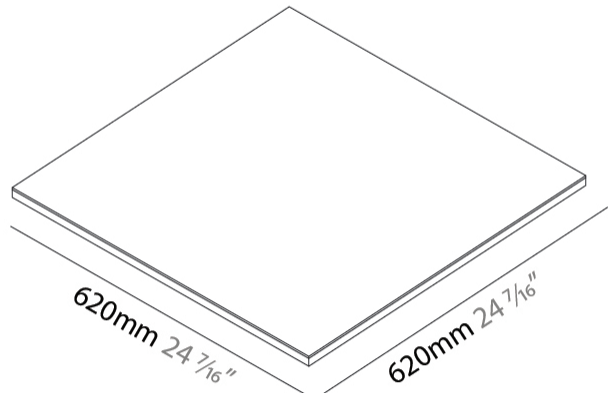

CRISTAL SURFACE

A52043- -

base number
Color   Finish
Temperature   Options

PROJECT _____
TYPE _____
SPECIFIER _____
QUANTITY _____
DATE _____

1. To build a product code in our configurator select the specify button on the base model # product page
2. To build a manual product code on this datasheet choose from the options listed below in blue font and add the suffix to the base model #

GENERAL

Series: Cristal
Brand: Ivela
Division: Architectural
Mounting Type: Surface
Mounting Location: Wall / Ceiling
Subcategory: Panels

PHYSICAL

Shape: Square
Length (mm): 620
Length (in): 24 ⁷/₁₆
Width (mm): 620
Width (in): 24 ⁷/₁₆
Height (mm): 19
Height (in): 3/4
Light Distribution: Direct
Diffuser: PMMA - Opal
Fixture Finish: WHI / BLK / GLD
Fixture Material: Aluminum

ELECTRICAL

Lamp Type: LED
Input Wattage (W): 48
Dimming: Tri-Mode (Non-Dimming and Phase Dimming (120Vac only) and 0-10V Dimming)
Driver Included: No
Driver Location: Remote
Driver Type: Constant Voltage - Universal
Driver Class: Class 2
Input Voltage (V): 120 - 277
Output Voltage (V): 24

LED

Color Temperature (°K): 2700 / 3000 / 4000
Max. Delivered Lumen (lm): 2880 / 3000 / 3180
Nominal Lumen (lm): 5760 / 6000 / 6360
CRI: >93 CRI
Lamp Life (hrs): 50000

OPTICAL

RATINGS AND CERTIFICATIONS

Certified By: CSA Certified to UL and CSA Standards
IP rating: IP20