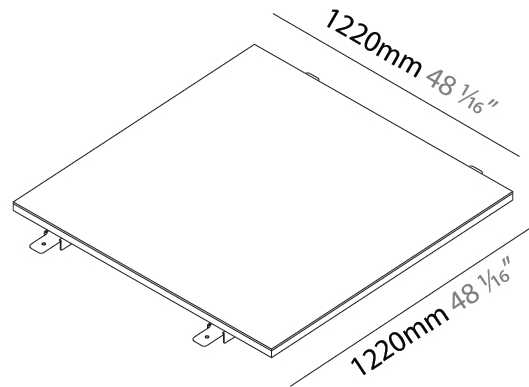

CRISTAL RECESSED

A56185- -

base number   Color   Finish
Temperature   Options

PROJECT
TYPE
SPECIFIER
QUANTITY
DATE

1. To build a product code in our configurator select the specify button on the base model # product page
2. To build a manual product code on this datasheet choose from the options listed below in blue font and add the suffix to the base model #

GENERAL

Series: Cristal
Brand: Ivela
Division: Architectural
Mounting Type: Recessed
Mounting Location: Ceiling
Subcategory: Panels

PHYSICAL

Shape: Square
Length (mm): 620
Length (in): 24 7/16
Width (mm): 620
Width (in): 24 7/16
Height (mm): 19
Height (in): 3/4
Light Distribution: Direct
Diffuser: PMMA - Opal
Fixture Finish: WHI / BLK / GLD
Fixture Material: Aluminum

ELECTRICAL

Lamp Type: LED
Input Wattage (W): 48
Dimming: Tri-Mode (Non-Dimming and Phase Dimming (120Vac only) and 0-10V Dimming)
Driver Included: No
Driver Location: Remote
Driver Type: Constant Voltage - Universal
Driver Class: Class 2
Input Voltage (V): 120 - 277
Output Voltage (V): 24

LED

Color Temperature (°K): 2700 / 3000 / 4000
Max. Delivered Lumen (lm): 2880 / 3000 / 3180
Nominal Lumen (lm): 5760 / 6000 / 6360
CRI: >93 CRI
Lamp Life (hrs): 50000

OPTICAL

RATINGS AND CERTIFICATIONS

Certified By: CSA Certified to UL and CSA Standards
IP rating: IP20