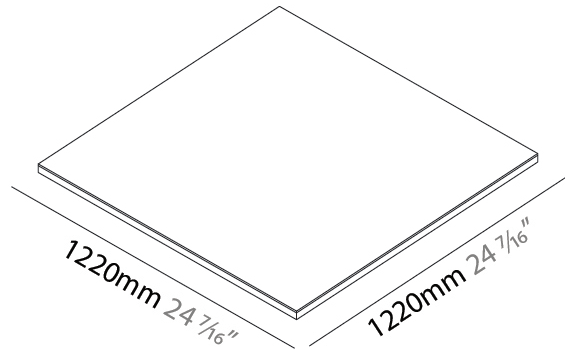

CRISTAL SURFACE

A52045- -

base number   Color   Finish
Temperature   Options

PROJECT _____
TYPE _____
SPECIFIER _____
QUANTITY _____
DATE _____

1. To build a product code in our configurator select the specify button on the base model # product page
2. To build a manual product code on this datasheet choose from the options listed below in blue font and add the suffix to the base model #

GENERAL

Series: Cristal
Brand: Ivela
Division: Architectural
Mounting Type: Surface
Mounting Location: Wall / Ceiling
Subcategory: Panels

PHYSICAL

Shape: Square
Length (mm): 1220
Length (in): 48 7/16
Width (mm): 1220
Width (in): 48 7/16
Height (mm): 19
Height (in): 3/4
Light Distribution: Direct
Diffuser: PMMA - Opal
Fixture Finish: WHI / BLK / GLD
Fixture Material: Aluminum

ELECTRICAL

Lamp Type: LED
Input Wattage (W): 96
Dimming: Tri-Mode (Non-Dimming and Phase Dimming (120Vac only) and 0-10V Dimming)
Driver Included: No
Driver Location: Remote
Driver Type: Constant Voltage - Universal
Driver Class: Class 1
Input Voltage (V): 120 - 277
Output Voltage (V): 24
Upon Request: Phase Dimming

LED

Color Temperature (°K): 2700 / 3000 / 4000
Max. Delivered Lumen (lm): 5760 / 6000 / 6360
Nominal Lumen (lm): 11520 / 12000 / 12720
CRI: >93 CRI
Lamp Life (hrs): 50000

OPTICAL

RATINGS AND CERTIFICATIONS

Certified By: CSA Certified to UL and CSA Standards
IP rating: IP20