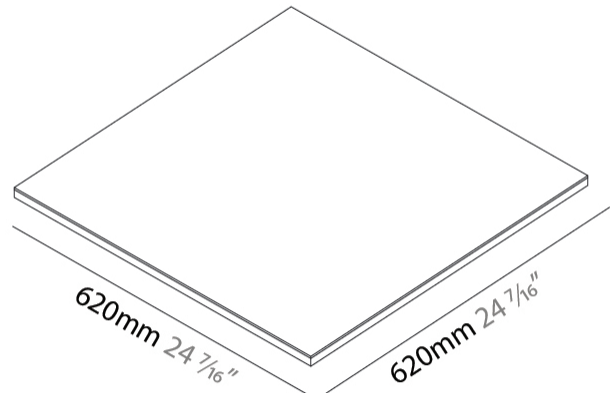

CRISTAL SURFACE

A52043- -

base number
Color   Finish
Temperature   Options

PROJECT _____
TYPE _____
SPECIFIER _____
QUANTITY _____
DATE _____

1. To build a product code in our configurator select the specify button on the base model # product page
2. To build a manual product code on this datasheet choose from the options listed below in blue font and add the suffix to the base model #

GENERAL

Series: Cristal
Brand: Ivela
Division: Architectural
Mounting Type: Surface
Mounting Location: Wall / Ceiling
Subcategory: Panels

PHYSICAL

Shape: Square
Length (mm): 620
Length (in): 24 ⁷/₁₆
Width (mm): 620
Width (in): 24 ⁷/₁₆
Height (mm): 19
Height (in): 3/4
Light Distribution: Direct
Diffuser: PMMA - Opal
Fixture Finish: WHI / BLK / GLD
Fixture Material: Aluminum

ELECTRICAL

Lamp Type: LED
Input Wattage (W): 48
Dimming: Tri-Mode (Non-Dimming and Phase Dimming (120Vac only) and 0-10V Dimming)
Driver Included: No
Driver Location: Remote
Driver Type: Constant Voltage - Universal
Driver Class: Class 2
Input Voltage (V): 120 - 277
Output Voltage (V): 24

LED

Color Temperature (°K): 2700 / 3000 / 4000
Max. Delivered Lumen (lm): 2880 / 3000 / 3180
Nominal Lumen (lm): 5760 / 6000 / 6360
CRI: >93 CRI
Lamp Life (hrs): 50000

OPTICAL

RATINGS AND CERTIFICATIONS

Certified By: CSA Certified to UL and CSA Standards
IP rating: IP20