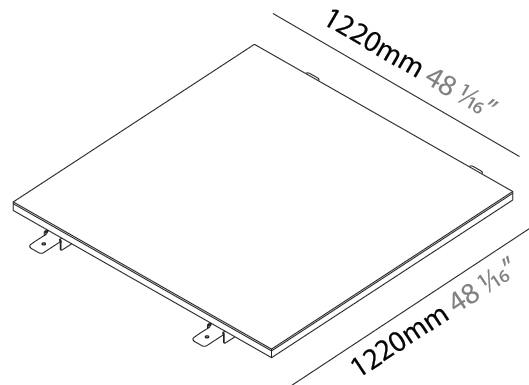

CRISTAL RECESSED

A56185- -

base number   Color   Finish
Temperature   Options

1. To build a product code in our configurator select the specify button on the base model # product page
2. To build a manual product code on this datasheet choose from the options listed below in blue font and add the suffix to the base model #

GENERAL

Series: Cristal
Brand: Ivela
Division: Architectural
Mounting Type: Recessed
Mounting Location: Ceiling
Subcategory: Panels

PHYSICAL

Shape: Square
Length (mm): 620
Length (in): 24 7/16
Width (mm): 620
Width (in): 24 7/16
Height (mm): 19
Height (in): 3/4
Light Distribution: Direct
Diffuser: PMMA - Opal
Fixture Finish: WHI / BLK / GLD
Fixture Material: Aluminum

ELECTRICAL

Lamp Type: LED
Input Wattage (W): 48
Dimming: Tri-Mode (Non-Dimming and Phase Dimming (120Vac only) and 0-10V Dimming)
Driver Included: No
Driver Location: Remote
Driver Type: Constant Voltage - Universal
Driver Class: Class 2
Input Voltage (V): 120 - 277
Output Voltage (V): 24

LED

Color Temperature (°K): 2700 / 3000 / 4000
Max. Delivered Lumen (lm): 2880 / 3000 / 3180
Nominal Lumen (lm): 5760 / 6000 / 6360
CRI: >93 CRI
Lamp Life (hrs): 50000

OPTICAL

RATINGS AND CERTIFICATIONS

Certified By: CSA Certified to UL and CSA Standards
IP rating: IP20

PROJECT
TYPE
SPECIFIER
QUANTITY
DATE