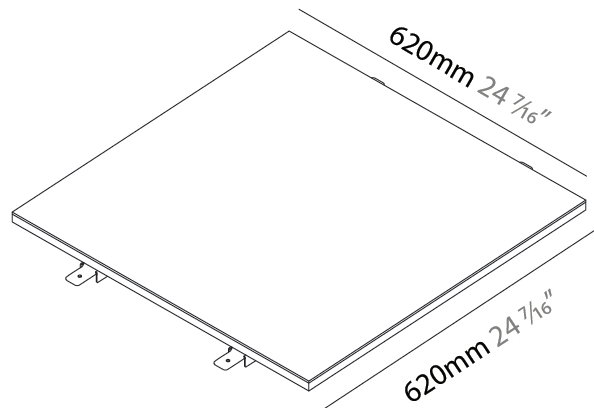

CRISTAL RECESSED

A56187- -

base number   Color   Finish
Temperature   Options

PROJECT _____
TYPE _____
SPECIFIER _____
QUANTITY _____
DATE _____

1. To build a product code in our configurator select the specify button on the base model # product page
2. To build a manual product code on this datasheet choose from the options listed below in blue font and add the suffix to the base model #

GENERAL

Series: Cristal
Brand: Ivela
Division: Architectural
Mounting Type: Recessed
Mounting Location: Ceiling
Subcategory: Panels

PHYSICAL

Shape: Square
Length (mm): 1220
Length (in): 48 7/16
Width (mm): 1220
Width (in): 48 7/16
Height (mm): 19
Height (in): 3/4
Light Distribution: Direct
Diffuser: PMMA - Opal
Fixture Finish: WHI / BLK / GLD
Fixture Material: Aluminum

ELECTRICAL

Lamp Type: LED
Input Wattage (W): 96
Dimming: Tri-Mode (Non-Dimming and Phase Dimming (120Vac only) and 0-10V Dimming)
Driver Included: No
Driver Location: Remote
Driver Type: Constant Voltage - Universal
Driver Class: Class 1
Input Voltage (V): 120 - 277
Output Voltage (V): 24
Upon Request: Phase Dimming

LED

Color Temperature (°K): 2700 / 3000 / 4000
Max. Delivered Lumen (lm): 5760 / 6000 / 6360
Nominal Lumen (lm): 11520 / 12000 / 12720
CRI: >93 CRI
Lamp Life (hrs): 50000

OPTICAL

RATINGS AND CERTIFICATIONS

Certified By: CSA Certified to UL and CSA Standards
IP rating: IP20