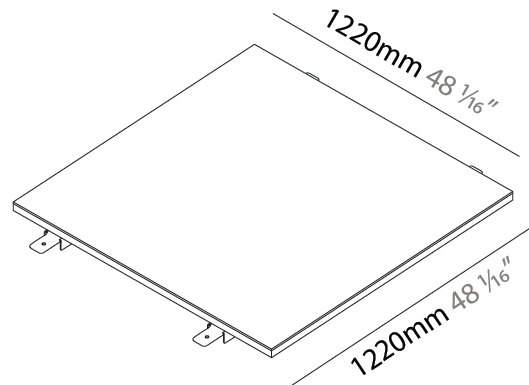

PROJECT
TYPE
SPECIFIER
QUANTITY
DATE

CRISTAL RECESSED

A56185- -
base number   Color   Finish
                         Temperature   Options

1. To build a product code in our configurator select the specify button on the base model # product page
2. To build a manual product code on this datasheet choose from the options listed below in blue font and add the suffix to the base model #

GENERAL

Series: Cristal
Brand: Ivela
Division: Architectural
Mounting Type: Recessed
Mounting Location: Ceiling
Subcategory: Panels

PHYSICAL

Shape: Square
Length (mm): 620
Length (in): 24 7/16
Width (mm): 620
Width (in): 24 7/16
Height (mm): 19
Height (in): 3/4
Light Distribution: Direct
Diffuser: PMMA - Opal
Fixture Finish: WHI / BLK / GLD
Fixture Material: Aluminum

ELECTRICAL

Lamp Type: LED
Input Wattage (W): 48
Dimming: Tri-Mode (Non-Dimming and Phase Dimming (120Vac only) and 0-10V Dimming)
Driver Included: No
Driver Location: Remote
Driver Type: Constant Voltage - Universal
Driver Class: Class 2
Input Voltage (V): 120 - 277
Output Voltage (V): 24

LED

Color Temperature (°K): 2700 / 3000 / 4000
Max. Delivered Lumen (lm): 2880 / 3000 / 3180
Nominal Lumen (lm): 5760 / 6000 / 6360
CRI: >93 CRI
Lamp Life (hrs): 50000

OPTICAL

RATINGS AND CERTIFICATIONS

Certified By: CSA Certified to UL and CSA Standards
IP rating: IP20