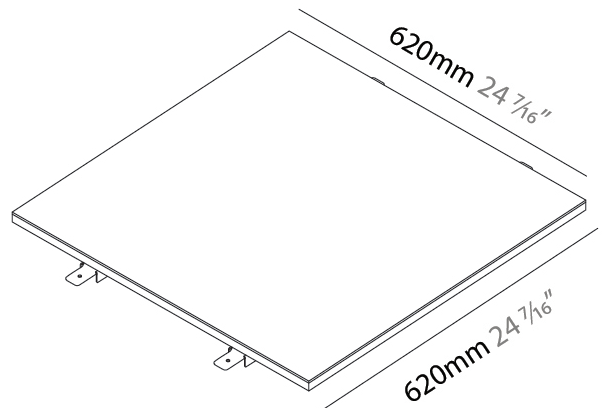

CRISTAL RECESSED

A56187- -

base number   Color   Finish
Temperature   Options

PROJECT _____
TYPE _____
SPECIFIER _____
QUANTITY _____
DATE _____

1. To build a product code in our configurator select the specify button on the base model # product page
2. To build a manual product code on this datasheet choose from the options listed below in blue font and add the suffix to the base model #

GENERAL

Series: Cristal
Brand: Ivela
Division: Architectural
Mounting Type: Recessed
Mounting Location: Ceiling
Subcategory: Panels

PHYSICAL

Shape: Square
Length (mm): 1220
Length (in): 48 ⁷/₁₆
Width (mm): 1220
Width (in): 48 ⁷/₁₆
Height (mm): 19
Height (in): 3/4
Light Distribution: Direct
Diffuser: PMMA - Opal
Fixture Finish: WHI / BLK / GLD
Fixture Material: Aluminum

ELECTRICAL

Lamp Type: LED
Input Wattage (W): 96
Dimming: Tri-Mode (Non-Dimming and Phase Dimming (120Vac only) and 0-10V Dimming)
Driver Included: No
Driver Location: Remote
Driver Type: Constant Voltage - Universal
Driver Class: Class 1
Input Voltage (V): 120 - 277
Output Voltage (V): 24
Upon Request: Phase Dimming

LED

Color Temperature (°K): 2700 / 3000 / 4000
Max. Delivered Lumen (lm): 5760 / 6000 / 6360
Nominal Lumen (lm): 11520 / 12000 / 12720
CRI: >93 CRI
Lamp Life (hrs): 50000

OPTICAL

RATINGS AND CERTIFICATIONS

Certified By: CSA Certified to UL and CSA Standards
IP rating: IP20