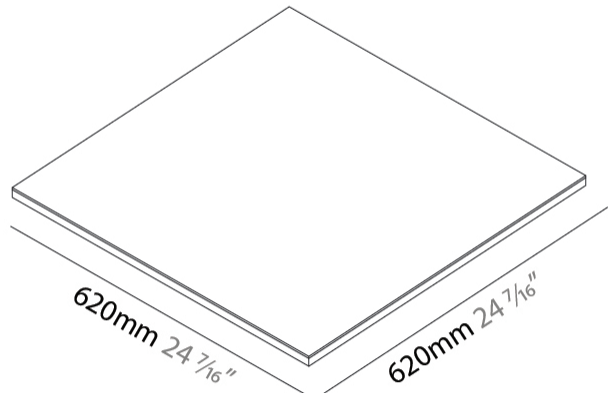

PROJECT _____
TYPE _____
SPECIFIER _____
QUANTITY _____
DATE _____

CRISTAL SURFACE

A52043- _____
base number   Color   Finish
                         Temperature   Options

1. To build a product code in our configurator select the specify button on the base model # product page
2. To build a manual product code on this datasheet choose from the options listed below in blue font and add the suffix to the base model #

GENERAL

Series: Cristal
Brand: Ivela
Division: Architectural
Mounting Type: Surface
Mounting Location: Wall / Ceiling
Subcategory: Panels

PHYSICAL

Shape: Square
Length (mm): 620
Length (in): 24 7/16
Width (mm): 620
Width (in): 24 7/16
Height (mm): 19
Height (in): 3/4
Light Distribution: Direct
Diffuser: PMMA - Opal
Fixture Finish: WHI / BLK / GLD
Fixture Material: Aluminum

ELECTRICAL

Lamp Type: LED
Input Wattage (W): 48
Dimming: Tri-Mode (Non-Dimming and Phase Dimming (120Vac only) and 0-10V Dimming)
Driver Included: No
Driver Location: Remote
Driver Type: Constant Voltage - Universal
Driver Class: Class 2
Input Voltage (V): 120 - 277
Output Voltage (V): 24

LED

Color Temperature (°K): 2700 / 3000 / 4000
Max. Delivered Lumen (lm): 2880 / 3000 / 3180
Nominal Lumen (lm): 5760 / 6000 / 6360
CRI: >93 CRI
Lamp Life (hrs): 50000

OPTICAL

RATINGS AND CERTIFICATIONS

Certified By: CSA Certified to UL and CSA Standards
IP rating: IP20