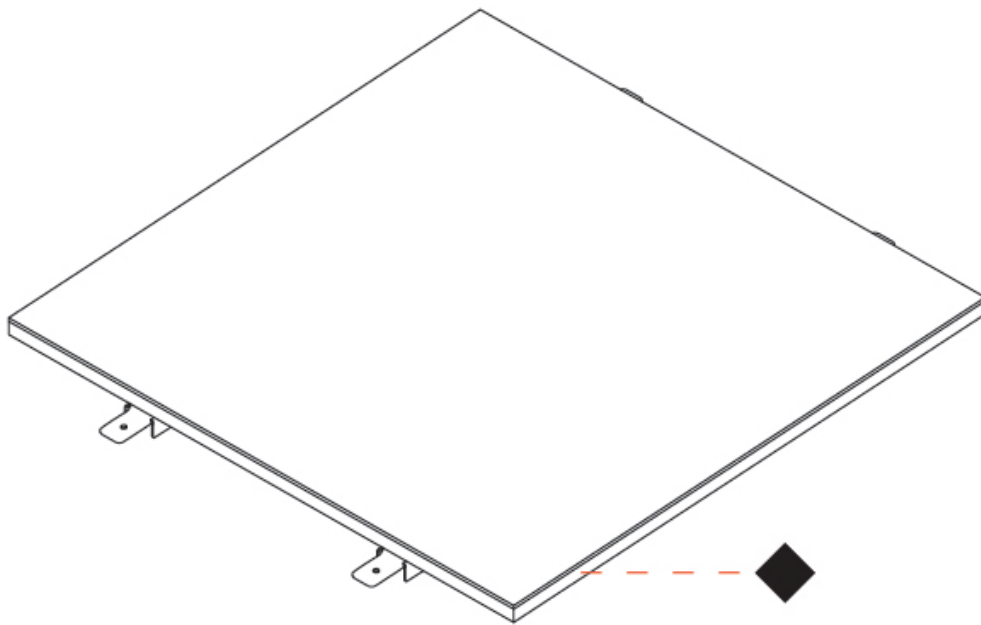

CRISTAL RECESSED

A56187-

PROJECT

TYPE

SPECIFIER

QUANTITY

DATE