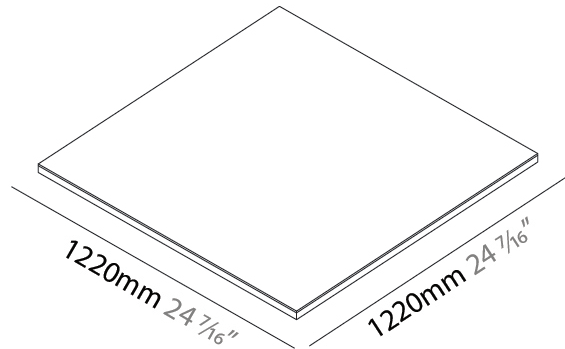

CRISTAL SURFACE

A52045- -

base number
Color   Finish
Temperature   Options

1. To build a product code in our configurator select the specify button on the base model # product page
2. To build a manual product code on this datasheet choose from the options listed below in blue font and add the suffix to the base model #

GENERAL

Series: Cristal
Brand: Ivela
Division: Architectural
Mounting Type: Surface
Mounting Location: Wall / Ceiling
Subcategory: Panels

PHYSICAL

Shape: Square
Length (mm): 1220
Length (in): 48 ¹/₁₆
Width (mm): 1220
Width (in): 48 ¹/₁₆
Height (mm): 19
Height (in): 3/4
Light Distribution: Direct
Diffuser: PMMA - Opal
Fixture Finish: WHI / BLK / GLD
Fixture Material: Aluminum

ELECTRICAL

Lamp Type: LED
Input Wattage (W): 96
Dimming: Tri-Mode (Non-Dimming and Phase Dimming (120Vac only) and 0-10V Dimming)
Driver Included: No
Driver Location: Remote
Driver Type: Constant Voltage - Universal
Driver Class: Class 1
Input Voltage (V): 120 - 277
Output Voltage (V): 24
Upon Request: Phase Dimming

LED

Color Temperature (°K): 2700 / 3000 / 4000
Max. Delivered Lumen (lm): 5760 / 6000 / 6360
Nominal Lumen (lm): 11520 / 12000 / 12720
CRI: >93 CRI
Lamp Life (hrs): 50000

OPTICAL

RATINGS AND CERTIFICATIONS

Certified By: CSA Certified to UL and CSA Standards
IP rating: IP20

PROJECT	_____
TYPE	_____
SPECIFIER	_____
QUANTITY	_____
DATE	_____