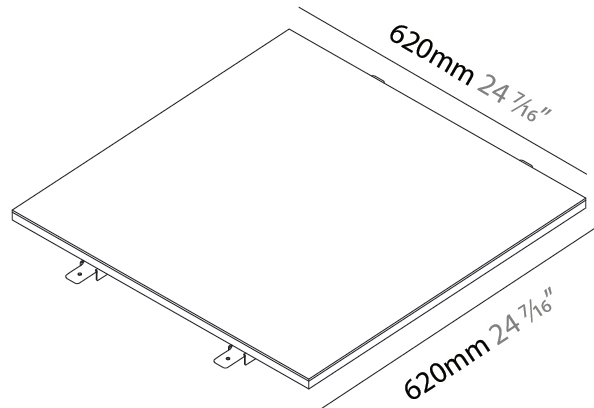

CRISTAL RECESSED

A56187- -

base number   Color   Finish
Temperature   Options

PROJECT
TYPE
SPECIFIER
QUANTITY
DATE

1. To build a product code in our configurator select the specify button on the base model # product page
2. To build a manual product code on this datasheet choose from the options listed below in blue font and add the suffix to the base model #

GENERAL

Series: Cristal
Brand: Ivela
Division: Architectural
Mounting Type: Recessed
Mounting Location: Ceiling
Subcategory: Panels

PHYSICAL

Shape: Square
Length (mm): 1220
Length (in): 48 7/16
Width (mm): 1220
Width (in): 48 7/16
Height (mm): 19
Height (in): 3/4
Light Distribution: Direct
Diffuser: PMMA - Opal
Fixture Finish: WHI / BLK / GLD
Fixture Material: Aluminum

ELECTRICAL

Lamp Type: LED
Input Wattage (W): 96
Dimming: Tri-Mode (Non-Dimming and Phase Dimming (120Vac only) and 0-10V Dimming)
Driver Included: No
Driver Location: Remote
Driver Type: Constant Voltage - Universal
Driver Class: Class 1
Input Voltage (V): 120 - 277
Output Voltage (V): 24
Upon Request: Phase Dimming

LED

Color Temperature (°K): 2700 / 3000 / 4000
Max. Delivered Lumen (lm): 5760 / 6000 / 6360
Nominal Lumen (lm): 11520 / 12000 / 12720
CRI: >93 CRI
Lamp Life (hrs): 50000

OPTICAL

RATINGS AND CERTIFICATIONS

Certified By: CSA Certified to UL and CSA Standards
IP rating: IP20