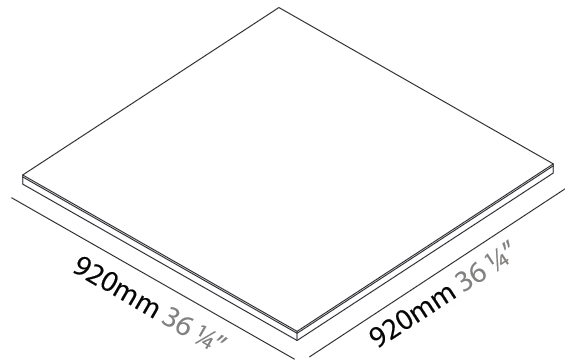

CRISTAL SURFACE

A52044- -

base number   Color   Finish
Temperature   Options

PROJECT _____
TYPE _____
SPECIFIER _____
QUANTITY _____
DATE _____

1. To build a product code in our configurator select the specify button on the base model # product page
2. To build a manual product code on this datasheet choose from the options listed below in blue font and add the suffix to the base model #

GENERAL

Series: Cristal
Brand: Ivela
Division: Architectural
Mounting Type: Surface
Mounting Location: Wall / Ceiling
Subcategory: Panels

PHYSICAL

Shape: Square
Length (mm): 920
Length (in): 36 1/4
Width (mm): 920
Width (in): 36 1/4
Height (mm): 19
Height (in): 3/4
Light Distribution: Direct
Diffuser: PMMA - Opal
Fixture Finish: WHI / BLK / GLD
Fixture Material: Aluminum

ELECTRICAL

Lamp Type: LED
Input Wattage (W): 72
Dimming: Tri-Mode (Non-Dimming and Phase Dimming (120Vac only) and 0-10V Dimming)
Driver Included: No
Driver Location: Remote
Driver Type: Constant Voltage - Universal
Driver Class: Class 2
Input Voltage (V): 120 - 277
Output Voltage (V): 24

LED

Color Temperature (°K): 2700 / 3000 / 4000
Max. Delivered Lumen (lm): 4320 / 4500 / 4770
Nominal Lumen (lm): 8640 / 9000 / 9540
CRI: >93 CRI
Lamp Life (hrs): 50000

OPTICAL

RATINGS AND CERTIFICATIONS

Certified By: CSA Certified to UL and CSA Standards
IP rating: IP20