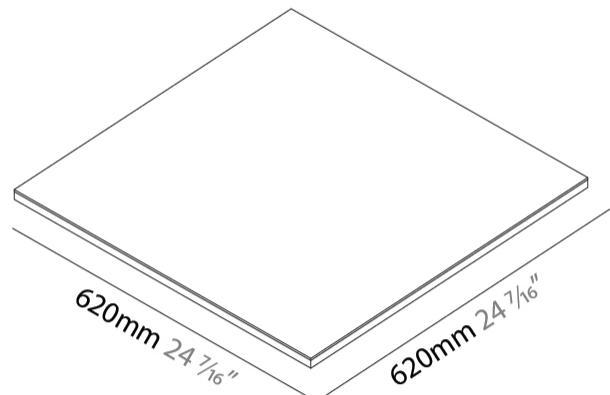

PROJECT _____
TYPE _____
SPECIFIER _____
QUANTITY _____
DATE _____

CRISTAL SURFACE

A52043- _____
base number   Color   Finish
                         Temperature   Options

1. To build a product code in our configurator select the specify button on the base model # product page
2. To build a manual product code on this datasheet choose from the options listed below in blue font and add the suffix to the base model #

GENERAL

Series: Cristal
Brand: Ivela
Division: Architectural
Mounting Type: Surface
Mounting Location: Wall / Ceiling
Subcategory: Panels

PHYSICAL

Shape: Square
Length (mm): 620
Length (in): 24 7/16
Width (mm): 620
Width (in): 24 7/16
Height (mm): 19
Height (in): 3/4
Light Distribution: Direct
Diffuser: PMMA - Opal
Fixture Finish: WHI / BLK / GLD
Fixture Material: Aluminum

ELECTRICAL

Lamp Type: LED
Input Wattage (W): 48
Dimming: Tri-Mode (Non-Dimming and Phase Dimming (120Vac only) and 0-10V Dimming)
Driver Included: No
Driver Location: Remote
Driver Type: Constant Voltage - Universal
Driver Class: Class 2
Input Voltage (V): 120 - 277
Output Voltage (V): 24

LED

Color Temperature (°K): 2700 / 3000 / 4000
Max. Delivered Lumen (lm): 2880 / 3000 / 3180
Nominal Lumen (lm): 5760 / 6000 / 6360
CRI: >93 CRI
Lamp Life (hrs): 50000

OPTICAL

RATINGS AND CERTIFICATIONS

Certified By: CSA Certified to UL and CSA Standards
IP rating: IP20