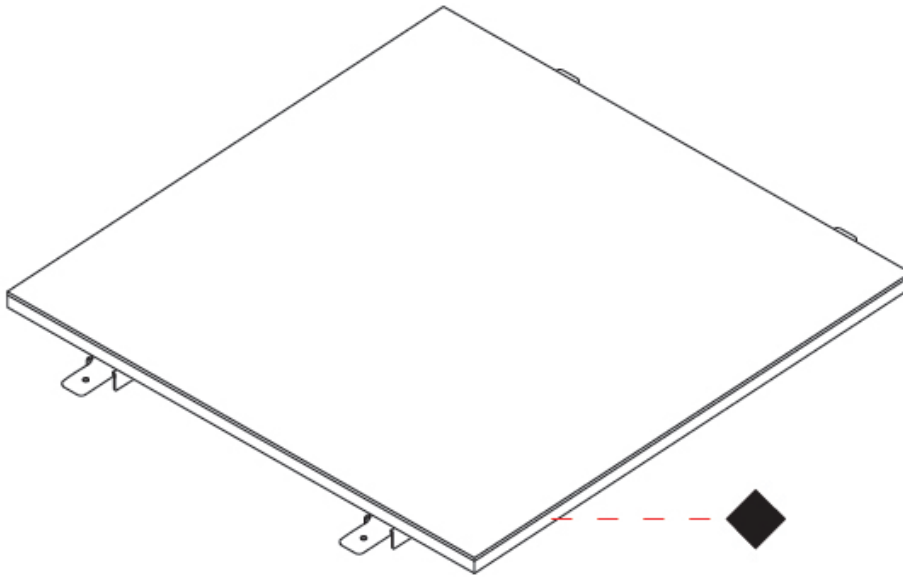

CRISTAL RECESSED

A56186-

PROJECT	_____
TYPE	_____
SPECIFIER	_____
QUANTITY	_____
DATE	_____