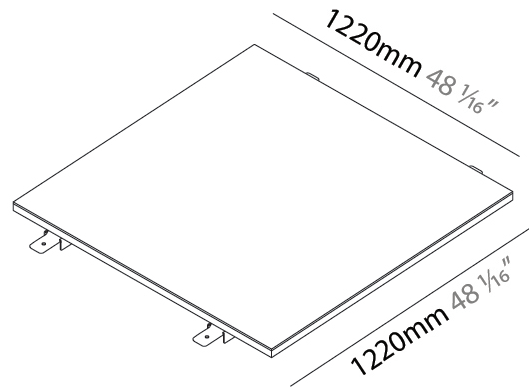

CRISTAL RECESSED

A56185-

base number
Color   Finish
Temperature   Options

1. To build a product code in our configurator select the specify button on the base model # product page
2. To build a manual product code on this datasheet choose from the options listed below in blue font and add the suffix to the base model #

GENERAL

Series: Cristal
Brand: Ivela
Division: Architectural
Mounting Type: Recessed
Mounting Location: Ceiling
Subcategory: Panels

PHYSICAL

Shape: Square
Length (mm): 620
Length (in): 24 ⁷/₁₆
Width (mm): 620
Width (in): 24 ⁷/₁₆
Height (mm): 19
Height (in): 3/4
Light Distribution: Direct
Diffuser: PMMA - Opal
Fixture Finish: WHI / BLK / GLD
Fixture Material: Aluminum

ELECTRICAL

Lamp Type: LED
Input Wattage (W): 48
Dimming: Tri-Mode (Non-Dimming and Phase Dimming (120Vac only) and 0-10V Dimming)
Driver Included: No
Driver Location: Remote
Driver Type: Constant Voltage - Universal
Driver Class: Class 2
Input Voltage (V): 120 - 277
Output Voltage (V): 24

LED

Color Temperature (°K): 2700 / 3000 / 4000
Max. Delivered Lumen (lm): 2880 / 3000 / 3180
Nominal Lumen (lm): 5760 / 6000 / 6360
CRI: >93 CRI
Lamp Life (hrs): 50000

OPTICAL

RATINGS AND CERTIFICATIONS

Certified By: CSA Certified to UL and CSA Standards
IP rating: IP20

PROJECT
TYPE
SPECIFIER
QUANTITY
DATE