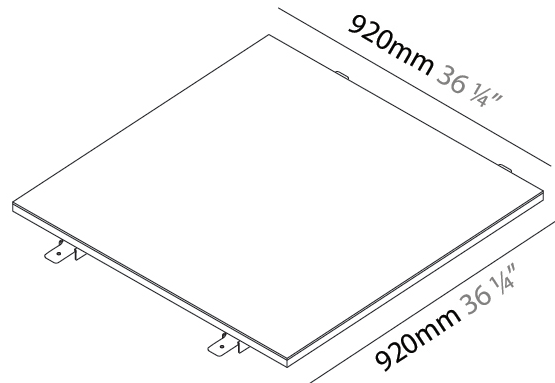

CRISTAL RECESSED

A56186- -

base number   Color   Finish
Temperature   Options

PROJECT _____
TYPE _____
SPECIFIER _____
QUANTITY _____
DATE _____

1. To build a product code in our configurator select the specify button on the base model # product page
2. To build a manual product code on this datasheet choose from the options listed below in blue font and add the suffix to the base model #

GENERAL

Series: Cristal
Brand: Ivela
Division: Architectural
Mounting Type: Recessed
Mounting Location: Ceiling
Subcategory: Panels

PHYSICAL

Shape: Square
Length (mm): 920
Length (in): 36 1/4
Width (mm): 920
Width (in): 36 1/4
Height (mm): 19
Height (in): 3/4
Light Distribution: Direct
Diffuser: PMMA - Opal
Fixture Finish: WHI / BLK / GLD
Fixture Material: Aluminum

ELECTRICAL

Lamp Type: LED
Input Wattage (W): 72
Dimming: Tri-Mode (Non-Dimming and Phase Dimming (120Vac only) and 0-10V Dimming)
Driver Included: No
Driver Location: Remote
Driver Type: Constant Voltage - Universal
Driver Class: Class 2
Input Voltage (V): 120 - 277
Output Voltage (V): 24

LED

Color Temperature (°K): 2700 / 3000 / 4000
Max. Delivered Lumen (lm): 4320 / 4500 / 4770
Nominal Lumen (lm): 8640 / 9000 / 9540
CRI: >93 CRI
Lamp Life (hrs): 50000

OPTICAL

RATINGS AND CERTIFICATIONS

Certified By: CSA Certified to UL and CSA Standards
IP rating: IP20