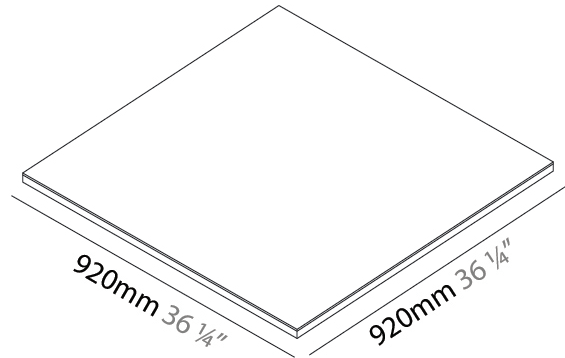

CRISTAL SURFACE

A52044- -

base number
Color   Finish
Temperature   Options

1. To build a product code in our configurator select the specify button on the base model # product page
2. To build a manual product code on this datasheet choose from the options listed below in blue font and add the suffix to the base model #

GENERAL

Series: Cristal
Brand: Ivela
Division: Architectural
Mounting Type: Surface
Mounting Location: Wall / Ceiling
Subcategory: Panels

PHYSICAL

Shape: Square
Length (mm): 920
Length (in): 36 1/4
Width (mm): 920
Width (in): 36 1/4
Height (mm): 19
Height (in): 3/4
Light Distribution: Direct
Diffuser: PMMA - Opal
Fixture Finish: WHI / BLK / GLD
Fixture Material: Aluminum

ELECTRICAL

Lamp Type: LED
Input Wattage (W): 72
Dimming: Tri-Mode (Non-Dimming and Phase Dimming (120Vac only) and 0-10V Dimming)
Driver Included: No
Driver Location: Remote
Driver Type: Constant Voltage - Universal
Driver Class: Class 2
Input Voltage (V): 120 - 277
Output Voltage (V): 24

LED

Color Temperature (°K): 2700 / 3000 / 4000
Max. Delivered Lumen (lm): 4320 / 4500 / 4770
Nominal Lumen (lm): 8640 / 9000 / 9540
CRI: >93 CRI
Lamp Life (hrs): 50000

OPTICAL

RATINGS AND CERTIFICATIONS

Certified By: CSA Certified to UL and CSA Standards
IP rating: IP20

PROJECT	_____
TYPE	_____
SPECIFIER	_____
QUANTITY	_____
DATE	_____