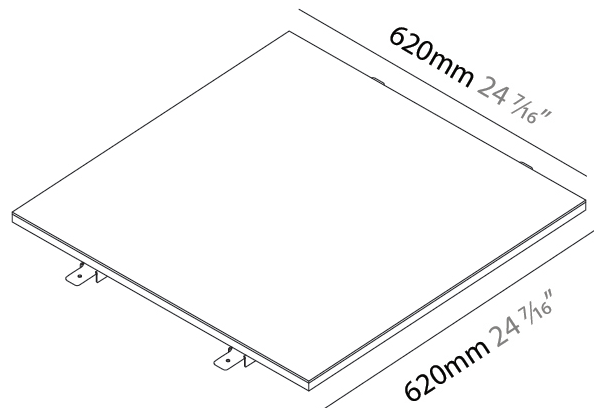

CRISTAL RECESSED

A56187- -

base number   Color   Finish
Temperature   Options

PROJECT _____
TYPE _____
SPECIFIER _____
QUANTITY _____
DATE _____

1. To build a product code in our configurator select the specify button on the base model # product page
2. To build a manual product code on this datasheet choose from the options listed below in blue font and add the suffix to the base model #

GENERAL

Series: Cristal
Brand: Ivela
Division: Architectural
Mounting Type: Recessed
Mounting Location: Ceiling
Subcategory: Panels

PHYSICAL

Shape: Square
Length (mm): 1220
Length (in): 48 ⁷/₁₆
Width (mm): 1220
Width (in): 48 ⁷/₁₆
Height (mm): 19
Height (in): 3/4
Light Distribution: Direct
Diffuser: PMMA - Opal
Fixture Finish: WHI / BLK / GLD
Fixture Material: Aluminum

ELECTRICAL

Lamp Type: LED
Input Wattage (W): 96
Dimming: Tri-Mode (Non-Dimming and Phase Dimming (120Vac only) and 0-10V Dimming)
Driver Included: No
Driver Location: Remote
Driver Type: Constant Voltage - Universal
Driver Class: Class 1
Input Voltage (V): 120 - 277
Output Voltage (V): 24
Upon Request: Phase Dimming

LED

Color Temperature (°K): 2700 / 3000 / 4000
Max. Delivered Lumen (lm): 5760 / 6000 / 6360
Nominal Lumen (lm): 11520 / 12000 / 12720
CRI: >93 CRI
Lamp Life (hrs): 50000

OPTICAL

RATINGS AND CERTIFICATIONS

Certified By: CSA Certified to UL and CSA Standards
IP rating: IP20