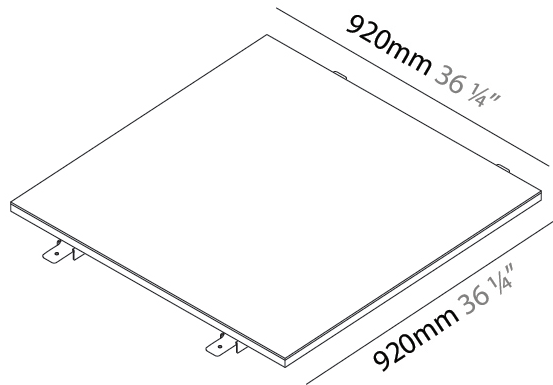

CRISTAL RECESSED

A56186- -

base number   Color   Finish
Temperature   Options

1. To build a product code in our configurator select the specify button on the base model # product page
2. To build a manual product code on this datasheet choose from the options listed below in blue font and add the suffix to the base model #

GENERAL

Series: Cristal
Brand: Ivela
Division: Architectural
Mounting Type: Recessed
Mounting Location: Ceiling
Subcategory: Panels

PHYSICAL

Shape: Square
Length (mm): 920
Length (in): 36 1/4
Width (mm): 920
Width (in): 36 1/4
Height (mm): 19
Height (in): 3/4
Light Distribution: Direct
Diffuser: PMMA - Opal
Fixture Finish: WHI / BLK / GLD
Fixture Material: Aluminum

ELECTRICAL

Lamp Type: LED
Input Wattage (W): 72
Dimming: Tri-Mode (Non-Dimming and Phase Dimming (120Vac only) and 0-10V Dimming)
Driver Included: No
Driver Location: Remote
Driver Type: Constant Voltage - Universal
Driver Class: Class 2
Input Voltage (V): 120 - 277
Output Voltage (V): 24

LED

Color Temperature (°K): 2700 / 3000 / 4000
Max. Delivered Lumen (lm): 4320 / 4500 / 4770
Nominal Lumen (lm): 8640 / 9000 / 9540
CRI: >93 CRI
Lamp Life (hrs): 50000

OPTICAL

RATINGS AND CERTIFICATIONS

Certified By: CSA Certified to UL and CSA Standards
IP rating: IP20

PROJECT
TYPE
SPECIFIER
QUANTITY
DATE