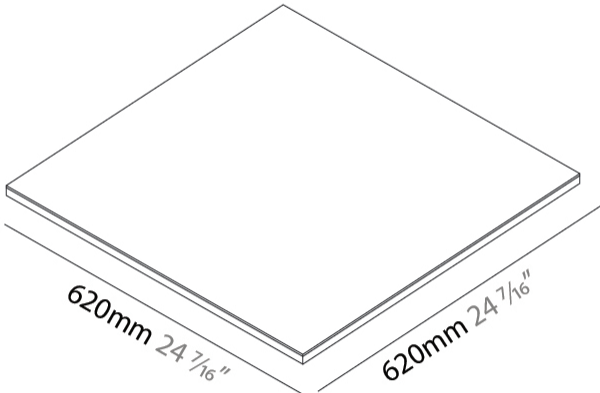

CRISTAL SURFACE

A52043- -

base number
Color   Finish
Temperature   Options

PROJECT _____
TYPE _____
SPECIFIER _____
QUANTITY _____
DATE _____

1. To build a product code in our configurator select the specify button on the base model # product page
2. To build a manual product code on this datasheet choose from the options listed below in blue font and add the suffix to the base model #

GENERAL

Series: Cristal
Brand: Ivela
Division: Architectural
Mounting Type: Surface
Mounting Location: Wall / Ceiling
Subcategory: Panels

PHYSICAL

Shape: Square
Length (mm): 620
Length (in): 24 7/16
Width (mm): 620
Width (in): 24 7/16
Height (mm): 19
Height (in): 3/4
Light Distribution: Direct
Diffuser: PMMA - Opal
Fixture Finish: WHI / BLK / GLD
Fixture Material: Aluminum

ELECTRICAL

Lamp Type: LED
Input Wattage (W): 48
Dimming: Tri-Mode (Non-Dimming and Phase Dimming (120Vac only) and 0-10V Dimming)
Driver Included: No
Driver Location: Remote
Driver Type: Constant Voltage - Universal
Driver Class: Class 2
Input Voltage (V): 120 - 277
Output Voltage (V): 24

LED

Color Temperature (°K): 2700 / 3000 / 4000
Max. Delivered Lumen (lm): 2880 / 3000 / 3180
Nominal Lumen (lm): 5760 / 6000 / 6360
CRI: >93 CRI
Lamp Life (hrs): 50000

OPTICAL

RATINGS AND CERTIFICATIONS

Certified By: CSA Certified to UL and CSA Standards
IP rating: IP20