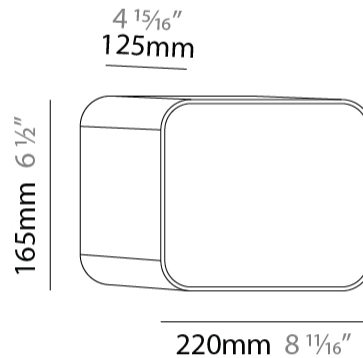

CUBE SURFACE

D72000- -

base number   Color   Finish
                         Temperature   Options

1. To build a product code in our configurator select the specify button on the base model # product page
2. To build a manual product code on this datasheet choose from the options listed below in blue font and add the suffix to the base model #

GENERAL

Series: Cube
Brand: Tunto
Division: Design
Mounting Type: Surface
Mounting Location: Wall / Ceiling
Subcategory: Ambient

PHYSICAL

Shape: Rectangle
Length (mm): 220
Length (in): $8 \frac{11}{16}$
Height (mm): 165
Depth (mm): 125
Height (in): $6 \frac{1}{2}$
Depth (in): $4 \frac{15}{16}$
Light Distribution: Direct
Diffuser: Opal
Fixture Finish: BIR / OAK / WAL
Fixture Material: Wood

ELECTRICAL

Lamp Type: LED (Zhaga Standard)
Input Wattage (W): 11
Dimming: Tri-Mode (Non-Dimming and Phase Dimming (120Vac only) and 0-10V Dimming)
Driver Included: Yes
Driver Location: Integrated
Driver Type: Constant Current - Universal
Driver Class: Class 2
Input Voltage (V): 120 - 277
Constant Current (MA): 700

LED

Color Temperature (°K): 2700 / 3000 / 4000
Nominal Lumen (lm): 440
CRI: >93 CRI
Lamp Life (hrs): 50000

OPTICAL

RATINGS AND CERTIFICATIONS

Certified By: Certified for North American Standards
IP rating: IP20