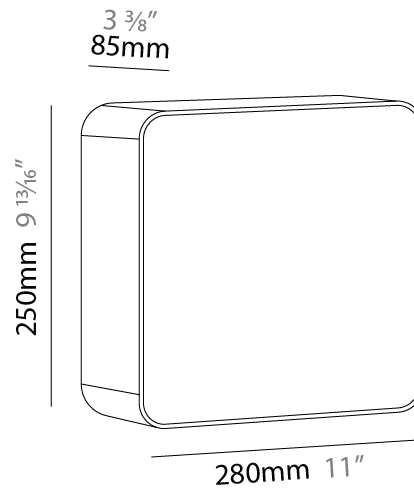

PROJECT _____
TYPE _____
SPECIFIER _____
QUANTITY _____
DATE _____

CUBE SURFACE

D72002- _____ - _____
base number   Color   Finish
                         Temperature   Options

1. To build a product code in our configurator select the specify button on the base model # product page
2. To build a manual product code on this datasheet choose from the options listed below in blue font and add the suffix to the base model #

GENERAL

Series: Cube
Brand: Tunto
Division: Design
Mounting Type: Surface
Mounting Location: Wall / Ceiling
Subcategory: Ambient

PHYSICAL

Shape: Rectangle
Length (mm): 280
Length (in): 11
Height (mm): 165
Depth (mm): 250
Height (in): 6 1/2
Depth (in): 9 13/16
Light Distribution: Direct
Diffuser: Opal
Fixture Finish: BIR / OAK / WAL
Fixture Material: Wood

ELECTRICAL

Lamp Type: LED
Input Wattage (W): 20
Dimming: Tri-Mode (Non-Dimming and Phase Dimming (120Vac only) and 0-10V Dimming)
Driver Included: Yes
Driver Location: Integrated
Driver Type: Constant Current - Universal
Driver Class: Class 2
Input Voltage (V): 120 - 277
Constant Current (MA): 700

LED

Color Temperature (°K): 2700 / 3000 / 4000
Nominal Lumen (lm): 1000
CRI: >93 CRI
Lamp Life (hrs): 50000

OPTICAL

RATINGS AND CERTIFICATIONS

Certified By: Certified for North American Standards
IP rating: IP20