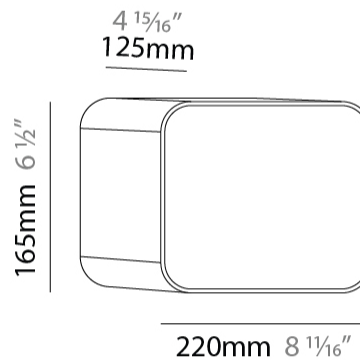

CUBE SURFACE

D72000-

base number   Color   Finish
Temperature   Options

1. To build a product code in our configurator select the specify button on the base model # product page
2. To build a manual product code on this datasheet choose from the options listed below in blue font and add the suffix to the base model #

GENERAL

Series: Cube
Brand: Tunto
Division: Design
Mounting Type: Surface
Mounting Location: Wall / Ceiling
Subcategory: Ambient

PHYSICAL

Shape: Rectangle
Length (mm): 220
Length (in): $8 \frac{11}{16}$
Height (mm): 165
Depth (mm): 125
Height (in): $6 \frac{1}{2}$
Depth (in): $4 \frac{15}{16}$
Light Distribution: Direct
Diffuser: Opal
Fixture Finish: BIR / OAK / WAL
Fixture Material: Wood

ELECTRICAL

Lamp Type: LED (Zhaga Standard)
Input Wattage (W): 11
Dimming: Tri-Mode (Non-Dimming and Phase Dimming (120Vac only) and 0-10V Dimming)
Driver Included: Yes
Driver Location: Integrated
Driver Type: Constant Current - Universal
Driver Class: Class 2
Input Voltage (V): 120 - 277
Constant Current (MA): 700

LED

Color Temperature (°K): 2700 / 3000 / 4000
Nominal Lumen (lm): 440
CRI: >93 CRI
Lamp Life (hrs): 50000

OPTICAL

RATINGS AND CERTIFICATIONS

Certified By: Certified for North American Standards
IP rating: IP20