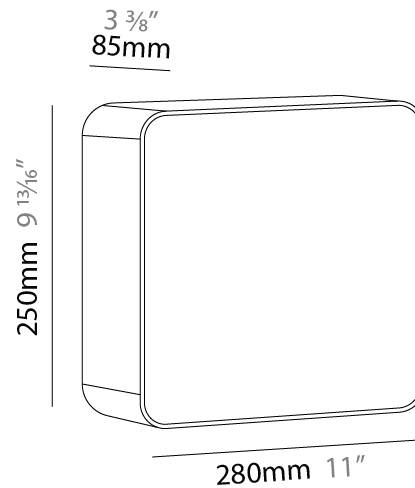

PROJECT _____
TYPE _____
SPECIFIER _____
QUANTITY _____
DATE _____

CUBE SURFACE

D72002- _____ - _____
base number   Color   Finish
                         Temperature   Options

1. To build a product code in our configurator select the specify button on the base model # product page
2. To build a manual product code on this datasheet choose from the options listed below in blue font and add the suffix to the base model #

GENERAL

Series: Cube
Brand: Tunto
Division: Design
Mounting Type: Surface
Mounting Location: Wall / Ceiling
Subcategory: Ambient

PHYSICAL

Shape: Rectangle
Length (mm): 280
Length (in): 11
Height (mm): 165
Depth (mm): 250
Height (in): 6 1/2
Depth (in): 9 13/16
Light Distribution: Direct
Diffuser: Opal
Fixture Finish: BIR / OAK / WAL
Fixture Material: Wood

ELECTRICAL

Lamp Type: LED
Input Wattage (W): 20
Dimming: Tri-Mode (Non-Dimming and Phase Dimming (120Vac only) and 0-10V Dimming)
Driver Included: Yes
Driver Location: Integrated
Driver Type: Constant Current - Universal
Driver Class: Class 2
Input Voltage (V): 120 - 277
Constant Current (MA): 700

LED

Color Temperature (°K): 2700 / 3000 / 4000
Nominal Lumen (lm): 1000
CRI: >93 CRI
Lamp Life (hrs): 50000

OPTICAL

RATINGS AND CERTIFICATIONS

Certified By: Certified for North American Standards
IP rating: IP20