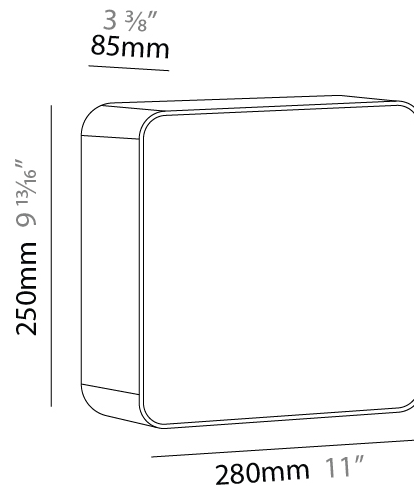

PROJECT	_____
TYPE	_____
SPECIFIER	_____
QUANTITY	_____
DATE	_____

CUBE SURFACE

D72002- _____ - _____
base number   Color   Finish
                                 Temperature   Options

1. To build a product code in our configurator select the specify button on the base model # product page
2. To build a manual product code on this datasheet choose from the options listed below in blue font and add the suffix to the base model #

GENERAL

Series: Cube
Brand: Tunto
Division: Design
Mounting Type: Surface
Mounting Location: Wall / Ceiling
Subcategory: Ambient

PHYSICAL

Shape: Rectangle
Length (mm): 280
Length (in): 11
Height (mm): 165
Depth (mm): 250
Height (in): 6 1/2
Depth (in): 9 13/16
Light Distribution: Direct
Diffuser: Opal
Fixture Finish: BIR / OAK / WAL
Fixture Material: Wood

ELECTRICAL

Lamp Type: LED
Input Wattage (W): 20
Dimming: Tri-Mode (Non-Dimming and Phase Dimming (120Vac only) and 0-10V Dimming)
Driver Included: Yes
Driver Location: Integrated
Driver Type: Constant Current - Universal
Driver Class: Class 2
Input Voltage (V): 120 - 277
Constant Current (MA): 700

LED

Color Temperature (°K): 2700 / 3000 / 4000
Nominal Lumen (lm): 1000
CRI: >93 CRI
Lamp Life (hrs): 50000

OPTICAL

RATINGS AND CERTIFICATIONS

Certified By: Certified for North American Standards
IP rating: IP20