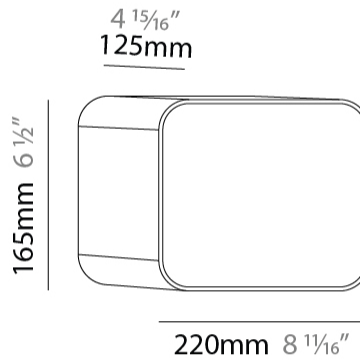

CUBE SURFACE

D72000- -

base number
Color   Finish
Temperature   Options

1. To build a product code in our configurator select the specify button on the base model # product page
2. To build a manual product code on this datasheet choose from the options listed below in blue font and add the suffix to the base model #

GENERAL

Series: Cube
Brand: Tunto
Division: Design
Mounting Type: Surface
Mounting Location: Wall / Ceiling
Subcategory: Ambient

PHYSICAL

Shape: Rectangle
Length (mm): 220
Length (in): 8 ¹¹/₁₆
Height (mm): 165
Depth (mm): 125
Height (in): 6 ¹/₂
Depth (in): 4 ¹⁵/₁₆
Light Distribution: Direct
Diffuser: Opal
Fixture Finish: BIR / OAK / WAL
Fixture Material: Wood

ELECTRICAL

Lamp Type: LED (Zhaga Standard)
Input Wattage (W): 11
Dimming: Tri-Mode (Non-Dimming and Phase Dimming (120Vac only) and 0-10V Dimming)
Driver Included: Yes
Driver Location: Integrated
Driver Type: Constant Current - Universal
Driver Class: Class 2
Input Voltage (V): 120 - 277
Constant Current (MA): 700

LED

Color Temperature (°K): 2700 / 3000 / 4000
Nominal Lumen (lm): 440
CRI: >93 CRI
Lamp Life (hrs): 50000

OPTICAL

RATINGS AND CERTIFICATIONS

Certified By: Certified for North American Standards
IP rating: IP20