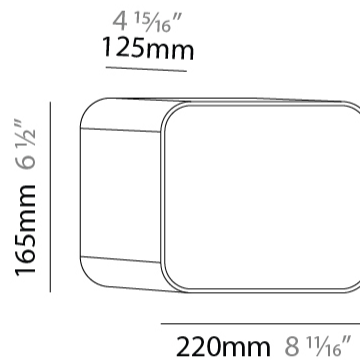

CUBE SURFACE

D72000- -

base number
Color   Finish
Temperature   Options

1. To build a product code in our configurator select the specify button on the base model # product page
2. To build a manual product code on this datasheet choose from the options listed below in blue font and add the suffix to the base model #

GENERAL

Series: Cube
Brand: Tunto
Division: Design
Mounting Type: Surface
Mounting Location: Wall / Ceiling
Subcategory: Ambient

PHYSICAL

Shape: Rectangle
Length (mm): 220
Length (in): 8 ¹¹/₁₆
Height (mm): 165
Depth (mm): 125
Height (in): 6 ¹/₂
Depth (in): 4 ¹⁵/₁₆
Light Distribution: Direct
Diffuser: Opal
[Fixture Finish: BIR / OAK / WAL](#)
Fixture Material: Wood

ELECTRICAL

Lamp Type: LED (Zhaga Standard)
Input Wattage (W): 11
Dimming: Tri-Mode (Non-Dimming and Phase Dimming (120Vac only) and 0-10V Dimming)
Driver Included: Yes
Driver Location: Integrated
Driver Type: Constant Current - Universal
Driver Class: Class 2
Input Voltage (V): 120 - 277
Constant Current (MA): 700

LED

[Color Temperature (°K): 2700 / 3000 / 4000](#)
Nominal Lumen (lm): 440
CRI: >93 CRI
Lamp Life (hrs): 50000

OPTICAL

RATINGS AND CERTIFICATIONS

Certified By: Certified for North American Standards
IP rating: IP20