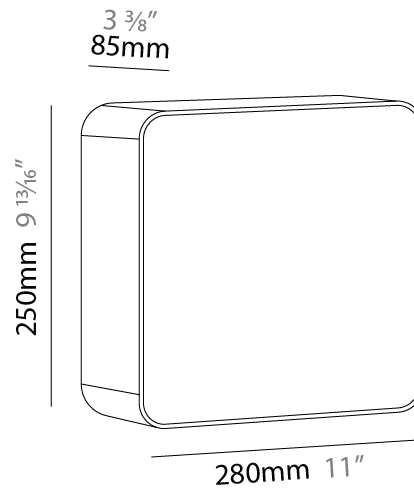

PROJECT _____
TYPE _____
SPECIFIER _____
QUANTITY _____
DATE _____

CUBE SURFACE

D72002- _____ - _____
base number   Color   Finish
                                         Temperature   Options

1. To build a product code in our configurator select the specify button on the base model # product page
2. To build a manual product code on this datasheet choose from the options listed below in blue font and add the suffix to the base model #

GENERAL

Series: Cube
Brand: Tunto
Division: Design
Mounting Type: Surface
Mounting Location: Wall / Ceiling
Subcategory: Ambient

PHYSICAL

Shape: Rectangle
Length (mm): 280
Length (in): 11
Height (mm): 165
Depth (mm): 250
Height (in): 6 1/2
Depth (in): 9 13/16
Light Distribution: Direct
Diffuser: Opal
Fixture Finish: BIR / OAK / WAL
Fixture Material: Wood

ELECTRICAL

Lamp Type: LED
Input Wattage (W): 20
Dimming: Tri-Mode (Non-Dimming and Phase Dimming (120Vac only) and 0-10V Dimming)
Driver Included: Yes
Driver Location: Integrated
Driver Type: Constant Current - Universal
Driver Class: Class 2
Input Voltage (V): 120 - 277
Constant Current (MA): 700

LED

Color Temperature (°K): 2700 / 3000 / 4000
Nominal Lumen (lm): 1000
CRI: >93 CRI
Lamp Life (hrs): 50000

OPTICAL

RATINGS AND CERTIFICATIONS

Certified By: Certified for North American Standards
IP rating: IP20