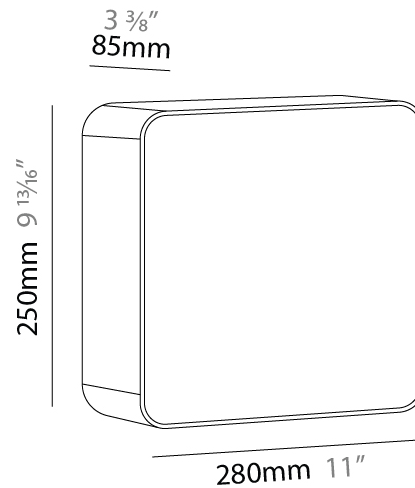

PROJECT _____
TYPE _____
SPECIFIER _____
QUANTITY _____
DATE _____

CUBE SURFACE

D72002- _____ - _____
base number   Color   Finish
                                         Temperature   Options

1. To build a product code in our configurator select the specify button on the base model # product page
2. To build a manual product code on this datasheet choose from the options listed below in blue font and add the suffix to the base model #

GENERAL

Series: Cube
Brand: Tunto
Division: Design
Mounting Type: Surface
Mounting Location: Wall / Ceiling
Subcategory: Ambient

PHYSICAL

Shape: Rectangle
Length (mm): 280
Length (in): 11
Height (mm): 165
Depth (mm): 250
Height (in): 6 1/2
Depth (in): 9 13/16
Light Distribution: Direct
Diffuser: Opal
Fixture Finish: BIR / OAK / WAL
Fixture Material: Wood

ELECTRICAL

Lamp Type: LED
Input Wattage (W): 20
Dimming: Tri-Mode (Non-Dimming and Phase Dimming (120Vac only) and 0-10V Dimming)
Driver Included: Yes
Driver Location: Integrated
Driver Type: Constant Current - Universal
Driver Class: Class 2
Input Voltage (V): 120 - 277
Constant Current (MA): 700

LED

Color Temperature (°K): 2700 / 3000 / 4000
Nominal Lumen (lm): 1000
CRI: >93 CRI
Lamp Life (hrs): 50000

OPTICAL

RATINGS AND CERTIFICATIONS

Certified By: Certified for North American Standards
IP rating: IP20