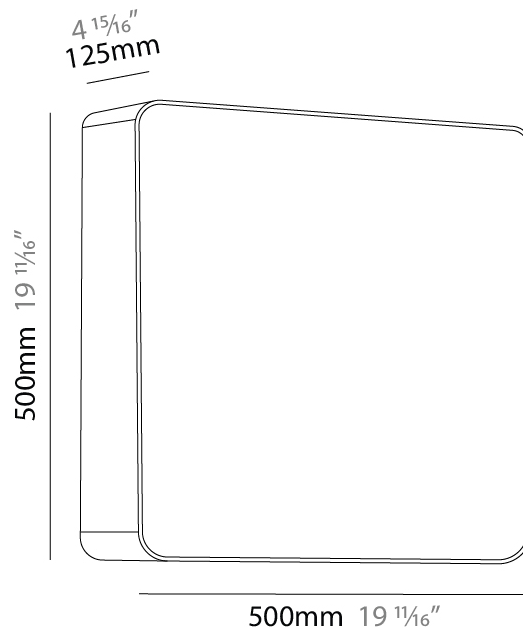

PROJECT
TYPE
SPECIFIER
QUANTITY
DATE

CUBE SURFACE

D72029-

base number
Color   Finish
Temperature   Options

1. To build a product code in our configurator select the specify button on the base model # product page
2. To build a manual product code on this datasheet choose from the options listed below in blue font and add the suffix to the base model #

GENERAL

Series: Cube
Partner: Tunto
Division: Design
Installation: Surface
Product Type: Ceiling Surface
Mounting Location: Ceiling
Light Distribution: Direct

PHYSICAL

Shape: Rectangle
Length (mm): 500
Length (in): 19 ¹¹/₁₆
Height (mm): 500
Depth (mm): 85
Height (in): 19 ¹¹/₁₆
Depth (in): 3 ³/₈
Diffuser: Opal
Fixture Finish: OAK / WAL
Fixture Material: Wood
Primary Material: Wood

ELECTRICAL

Lamp Type: LED
Input Wattage (W): 37
Dimming: Tri-Mode (Non-Dimming and Phase Dimming (120Vac only) and 0-10V Dimming)
Driver Included: Yes
Driver Location: Integrated
Driver Type: Constant Current - Universal
Driver Class: Class 2
Input Voltage (V): 120 - 277
Constant Current (MA): 700

LED

Color Temperature (°K): 2700 / 3000 / 4000
Nominal Lumen (lm): 1800
CRI: >93 CRI
Lamp Life (hrs): 50000

OPTICAL

RATINGS AND CERTIFICATIONS

Certified By: Certified for North American Standards
IP rating: IP20