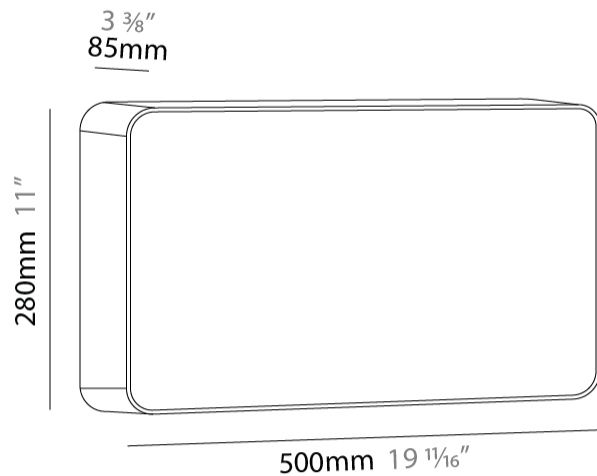

PROJECT _____
TYPE _____
SPECIFIER _____
QUANTITY _____
DATE _____

CUBE SURFACE

D72003- _____
base number   Color   Finish
                                         Temperature   Options

1. To build a product code in our configurator select the specify button on the base model # product page
2. To build a manual product code on this datasheet choose from the options listed below in blue font and add the suffix to the base model #

GENERAL

Series: Cube
Partner: Tunto
Division: Design
Installation: Surface
Product Type: Ceiling Surface
Mounting Location: Ceiling
Light Distribution: Direct

PHYSICAL

Shape: Rectangle
Length (mm): 500
Length (in): 19 ¹/₁₆
Height (mm): 280
Depth (mm): 85
Height (in): 11
Depth (in): 3 ³/₈
Diffuser: Opal
Fixture Finish: OAK / WAL
Fixture Material: Wood
Primary Material: Wood

ELECTRICAL

Lamp Type: LED
Input Wattage (W): 28
Dimming: Tri-Mode (Non-Dimming and Phase Dimming (120Vac only) and 0-10V Dimming)
Driver Included: Yes
Driver Location: Integrated
Driver Type: Constant Current - Universal
Driver Class: Class 2
Input Voltage (V): 120 - 277
Constant Current (MA): 700

LED

Color Temperature (°K): 2700 / 3000 / 4000
Nominal Lumen (lm): 1300
CRI: >93 CRI
Lamp Life (hrs): 50000

OPTICAL

RATINGS AND CERTIFICATIONS

Certified By: Certified for North American Standards
IP rating: IP20