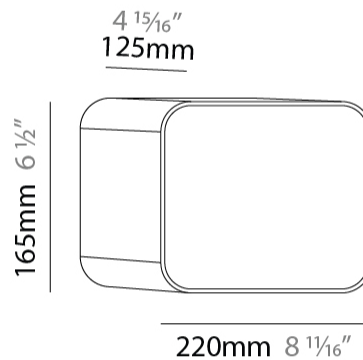

CUBE SURFACE

D72000- -

base number
Color   Finish
Temperature   Options

1. To build a product code in our configurator select the specify button on the base model # product page
2. To build a manual product code on this datasheet choose from the options listed below in blue font and add the suffix to the base model #

GENERAL

Series: Cube
Brand: Tunto
Division: Design
Mounting Type: Surface
Mounting Location: Wall / Ceiling
Subcategory: Ambient

PHYSICAL

Shape: Rectangle
Length (mm): 220
Length (in): 8 ¹¹/₁₆
Height (mm): 165
Depth (mm): 125
Height (in): 6 ¹/₂
Depth (in): 4 ¹⁵/₁₆
Light Distribution: Direct
Diffuser: Opal
[Fixture Finish: BIR / OAK / WAL](#)
Fixture Material: Wood

ELECTRICAL

Lamp Type: LED (Zhaga Standard)
Input Wattage (W): 11
Dimming: Tri-Mode (Non-Dimming and Phase Dimming (120Vac only) and 0-10V Dimming)
Driver Included: Yes
Driver Location: Integrated
Driver Type: Constant Current - Universal
Driver Class: Class 2
Input Voltage (V): 120 - 277
Constant Current (MA): 700

LED

[Color Temperature (°K): 2700 / 3000 / 4000](#)
Nominal Lumen (lm): 440
CRI: >93 CRI
Lamp Life (hrs): 50000

OPTICAL

RATINGS AND CERTIFICATIONS

Certified By: Certified for North American Standards
IP rating: IP20