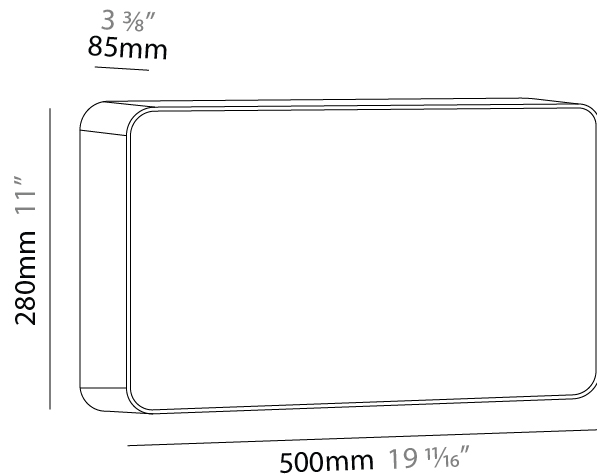

PROJECT _____
TYPE _____
SPECIFIER _____
QUANTITY _____
DATE _____

CUBE SURFACE

D72003- _____ - _____
base number   Color   Finish
                                         Temperature   Options

1. To build a product code in our configurator select the specify button on the base model # product page
2. To build a manual product code on this datasheet choose from the options listed below in blue font and add the suffix to the base model #

GENERAL

Series: Cube
Brand: Tunto
Division: Design
Mounting Type: Surface
Mounting Location: Wall / Ceiling
Subcategory: Ambient

PHYSICAL

Shape: Rectangle
Length (mm): 500
Length (in): 19 ¹¹/₁₆"
Height (mm): 280
Depth (mm): 85
Height (in): 11
Depth (in): 3 ³/₈"
Light Distribution: Direct
Diffuser: Opal
Fixture Finish: BIR / OAK / WAL
Fixture Material: Wood

ELECTRICAL

Lamp Type: LED
Input Wattage (W): 28
Dimming: Tri-Mode (Non-Dimming and Phase Dimming (120Vac only) and 0-10V Dimming)
Driver Included: Yes
Driver Location: Integrated
Driver Type: Constant Current - Universal
Driver Class: Class 2
Input Voltage (V): 120 - 277
Constant Current (MA): 700

LED

Color Temperature (°K): 2700 / 3000 / 4000
Nominal Lumen (lm): 1300
CRI: >93 CRI
Lamp Life (hrs): 50000

OPTICAL

RATINGS AND CERTIFICATIONS

Certified By: Certified for North American Standards
IP rating: IP20