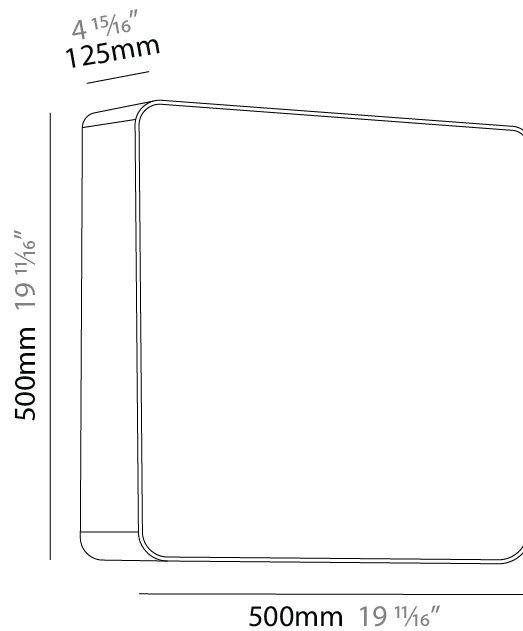

PROJECT
TYPE
SPECIFIER
QUANTITY
DATE

CUBE SURFACE

D72029- -
base number   Color   Finish
                         Temperature   Options

1. To build a product code in our configurator select the specify button on the base model # product page
2. To build a manual product code on this datasheet choose from the options listed below in blue font and add the suffix to the base model #

GENERAL

Series: Cube
Brand: Tunto
Division: Design
Mounting Type: Surface
Mounting Location: Wall / Ceiling
Subcategory: Ambient

PHYSICAL

Shape: Rectangle
Length (mm): 500
Length (in): 19 11/16
Height (mm): 500
Depth (mm): 85
Height (in): 19 11/16
Depth (in): 3 3/8
Light Distribution: Direct
Diffuser: Opal
Fixture Finish: BIR / OAK / WAL
Fixture Material: Wood

ELECTRICAL

Lamp Type: LED
Input Wattage (W): 37
Dimming: Tri-Mode (Non-Dimming and Phase Dimming (120Vac only) and 0-10V Dimming)
Driver Included: Yes
Driver Location: Integrated
Driver Type: Constant Current - Universal
Driver Class: Class 2
Input Voltage (V): 120 - 277
Constant Current (MA): 700

LED

Color Temperature (°K): 2700 / 3000 / 4000
Nominal Lumen (lm): 1800
CRI: >93 CRI
Lamp Life (hrs): 50000

OPTICAL

RATINGS AND CERTIFICATIONS

Certified By: Certified for North American Standards
IP rating: IP20