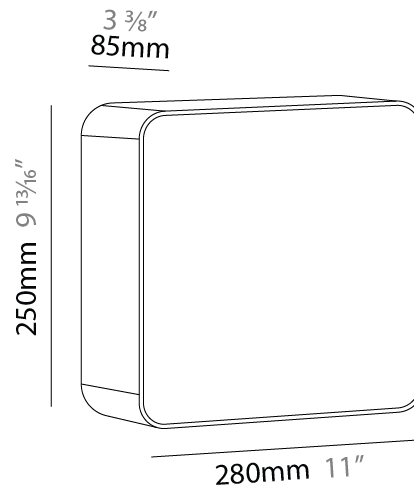

PROJECT _____
TYPE _____
SPECIFIER _____
QUANTITY _____
DATE _____

CUBE SURFACE

D72002- _____ - _____
base number   Color   Finish
                         Temperature   Options

1. To build a product code in our configurator select the specify button on the base model # product page
2. To build a manual product code on this datasheet choose from the options listed below in blue font and add the suffix to the base model #

GENERAL

Series: Cube
Brand: Tunto
Division: Design
Mounting Type: Surface
Mounting Location: Wall / Ceiling
Subcategory: Ambient

PHYSICAL

Shape: Rectangle
Length (mm): 280
Length (in): 11
Height (mm): 165
Depth (mm): 250
Height (in): 6 1/2
Depth (in): 9 13/16
Light Distribution: Direct
Diffuser: Opal
Fixture Finish: BIR / OAK / WAL
Fixture Material: Wood

ELECTRICAL

Lamp Type: LED
Input Wattage (W): 20
Dimming: Tri-Mode (Non-Dimming and Phase Dimming (120Vac only) and 0-10V Dimming)
Driver Included: Yes
Driver Location: Integrated
Driver Type: Constant Current - Universal
Driver Class: Class 2
Input Voltage (V): 120 - 277
Constant Current (MA): 700

LED

Color Temperature (°K): 2700 / 3000 / 4000
Nominal Lumen (lm): 1000
CRI: >93 CRI
Lamp Life (hrs): 50000

OPTICAL

RATINGS AND CERTIFICATIONS

Certified By: Certified for North American Standards
IP rating: IP20