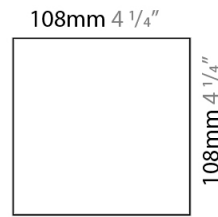

PROJECT	_____
TYPE	_____
SPECIFIER	_____
QUANTITY	_____
DATE	_____

CUBO SURFACE

D43006- _____ - _____
base number   Color   Finish
                          Temperature   Options

1. To build a product code in our configurator select the specify button on the base model # product page
2. To build a manual product code on this datasheet choose from the options listed below in blue font and add the suffix to the base model #

GENERAL

Series: Cubo
Brand: Icone
Division: Design
Mounting Type: Surface
Mounting Location: Wall
Subcategory: Ambient

PHYSICAL

Shape: Square
Length (mm): 110
Length (in): 4 ⁵/₁₆
Width (mm): 100
Width (in): 3 ¹⁵/₁₆
Height (mm): 110
Height (in): 4 ⁵/₁₆
Light Distribution: Direct / Indirect
Fixture Finish: WHI / TWH / TSL / CGL / BGL
Fixture Material: Extruded Aluminum

ELECTRICAL

Lamp Type: LED
Total Output Wattage (W): 20
Dimming: Electronic Low Voltage Dimming
Input Voltage (V): 120Vac Direct Line

LED

Color Temperature (°K): 3000
Nominal Lumen (lm): 1400
CRI: >90 CRI
Lamp Life (hrs): 50000

OPTICAL

RATINGS AND CERTIFICATIONS

Certified By: Certified for North American Standards
IP rating: IP20

J-Box Cover Plate included