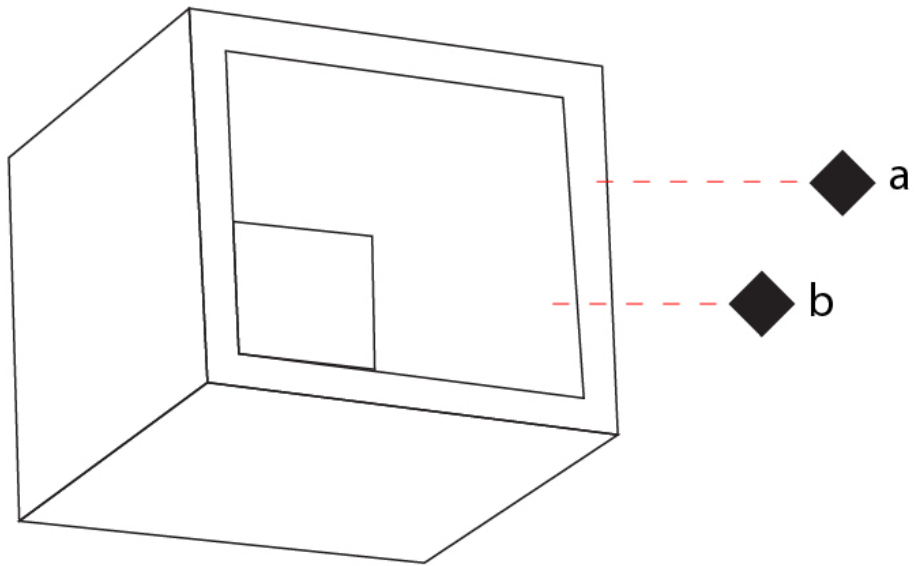

CUBO SURFACE

D43005-

PROJECT _____

TYPE _____

SPECIFIER _____

QUANTITY _____

DATE _____

D