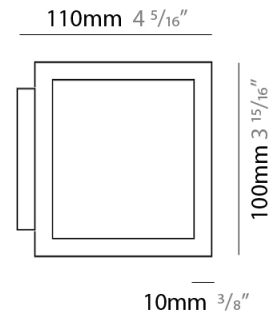

CUBO SURFACE

D43004- -

base number
Color   Finish
Temperature   Options

PROJECT
TYPE
SPECIFIER
QUANTITY
DATE

1. To build a product code in our configurator select the specify button on the base model # product page
2. To build a manual product code on this datasheet choose from the options listed below in blue font and add the suffix to the base model #

GENERAL

Series: Cubo
Brand: Icone
Division: Design
Mounting Type: Surface
Mounting Location: Wall / Ceiling
Subcategory: Wall Effect

PHYSICAL

Shape: Square
Length (mm): 110
Length (in): 4 ⁵/₁₆
Width (mm): 100
Width (in): 3 ¹⁵/₁₆
Height (mm): 100
Height (in): 3 ¹⁵/₁₆
Light Distribution: Indirect
Fixture Finish: WHI / TWH / TSL / CGL / BGL
Fixture Material: Extruded Aluminum

ELECTRICAL

Lamp Type: LED
Total Output Wattage (W): 4.5
Dimming: Electronic Low Voltage Dimming
Input Voltage (V): 120Vac Direct Line

LED

Color Temperature (°K): 3000
Nominal Lumen (lm): 350
CRI: >90 CRI
Lamp Life (hrs): 50000

OPTICAL

RATINGS AND CERTIFICATIONS

Certified By: Certified for North American Standards
IP rating: IP20