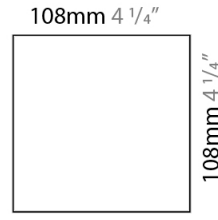

PROJECT	_____
TYPE	_____
SPECIFIER	_____
QUANTITY	_____
DATE	_____

CUBO SURFACE

D43007- _____ - _____
base number   Color   Finish
                         Temperature   Options

1. To build a product code in our configurator select the specify button on the base model # product page
2. To build a manual product code on this datasheet choose from the options listed below in blue font and add the suffix to the base model #

GENERAL

Series: Cubo
Brand: Icone
Division: Design
Mounting Type: Surface
Mounting Location: Wall
Subcategory: Ambient

PHYSICAL

Shape: Square
Length (mm): 110
Length (in): 4 ⁵/₁₆
Width (mm): 100
Width (in): 3 ¹⁵/₁₆
Height (mm): 110
Height (in): 4 ⁵/₁₆
Light Distribution: Direct / Indirect
Fixture Finish: WHI / TWH / TSL / CGL / BGL
Fixture Material: Extruded Aluminum

ELECTRICAL

Lamp Type: LED
Total Output Wattage (W): 15
Dimming: Electronic Low Voltage Dimming
Input Voltage (V): 120Vac Direct Line

LED

Color Temperature (°K): 3000
Nominal Lumen (lm): 1050
CRI: >90 CRI
Lamp Life (hrs): 50000

OPTICAL

RATINGS AND CERTIFICATIONS

Certified By: Certified for North American Standards
IP rating: IP20

J-Box Cover Plate included