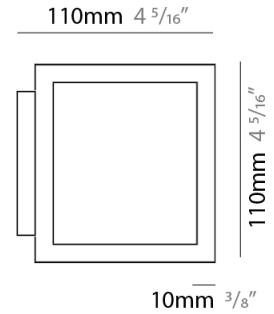

CUBO SURFACE

D43006- -

base number
Color   Finish
Temperature   Options

PROJECT _____
TYPE _____
SPECIFIER _____
QUANTITY _____
DATE _____

1. To build a product code in our configurator select the specify button on the base model # product page
2. To build a manual product code on this datasheet choose from the options listed below in blue font and add the suffix to the base model #

GENERAL

Series: Cubo
Brand: Icone
Division: Design
Mounting Type: Surface
Mounting Location: Wall
Subcategory: Ambient

PHYSICAL

Shape: Square
Length (mm): 110
Length (in): 4 5/16
Width (mm): 100
Width (in): 3 15/16
Height (mm): 110
Height (in): 4 5/16
Light Distribution: Direct / Indirect
Fixture Finish: WHI / TWH / TSL / CGL / BGL
Fixture Material: Extruded Aluminum

ELECTRICAL

Lamp Type: LED
Total Output Wattage (W): 20
Dimming: Electronic Low Voltage Dimming
Input Voltage (V): 120Vac Direct Line

LED

Color Temperature (°K): 3000
Nominal Lumen (lm): 1400
CRI: >90 CRI
Lamp Life (hrs): 50000

OPTICAL

RATINGS AND CERTIFICATIONS

Certified By: Certified for North American Standards
IP rating: IP20