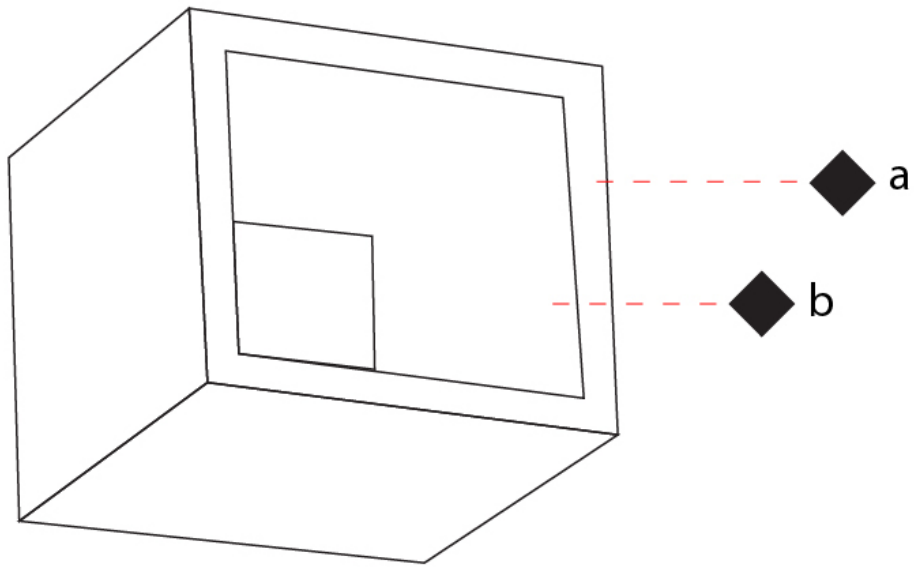

CUBO SURFACE

D43005-

PROJECT _____

TYPE _____

SPECIFIER _____

QUANTITY _____

DATE _____

D