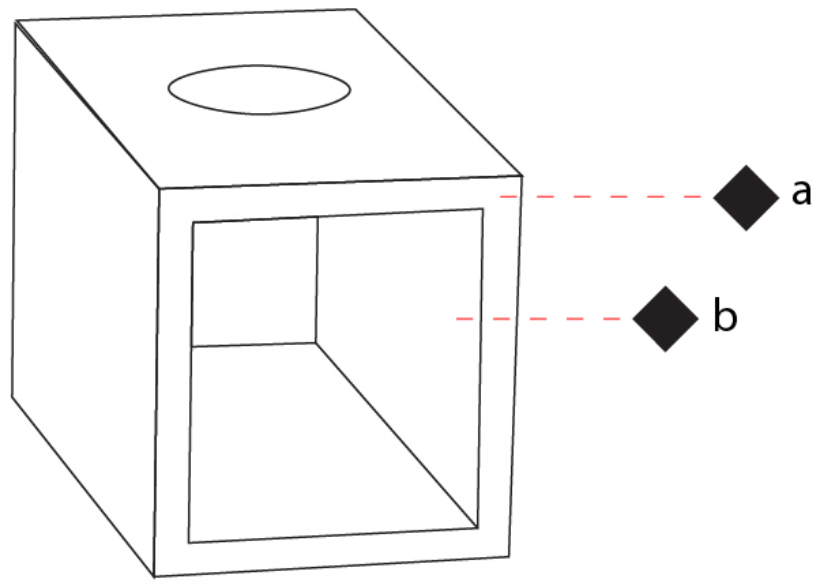

CUBO SURFACE

D43004-

PROJECT	_____
TYPE	_____
SPECIFIER	_____
QUANTITY	_____
DATE	_____

D