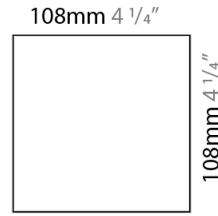

PROJECT	_____
TYPE	_____
SPECIFIER	_____
QUANTITY	_____
DATE	_____

CUBO SURFACE

D43007- _____ - _____
base number   Color   Finish
                         Temperature   Options

1. To build a product code in our configurator select the specify button on the base model # product page
2. To build a manual product code on this datasheet choose from the options listed below in blue font and add the suffix to the base model #

GENERAL

Series: Cubo
Brand: Icone
Division: Design
Mounting Type: Surface
Mounting Location: Wall
Subcategory: Ambient

PHYSICAL

Shape: Square
Length (mm): 110
Length (in): 4 5/16
Width (mm): 100
Width (in): 3 15/16
Height (mm): 110
Height (in): 4 5/16
Light Distribution: Direct / Indirect
Fixture Finish: WHI / TWH / TSL / CGL / BGL
Fixture Material: Extruded Aluminum

ELECTRICAL

Lamp Type: LED
Total Output Wattage (W): 15
Dimming: Electronic Low Voltage Dimming
Input Voltage (V): 120Vac Direct Line

LED

Color Temperature (°K): 3000
Nominal Lumen (lm): 1050
CRI: >90 CRI
Lamp Life (hrs): 50000

OPTICAL

RATINGS AND CERTIFICATIONS

Certified By: Certified for North American Standards
IP rating: IP20

J-Box Cover Plate included