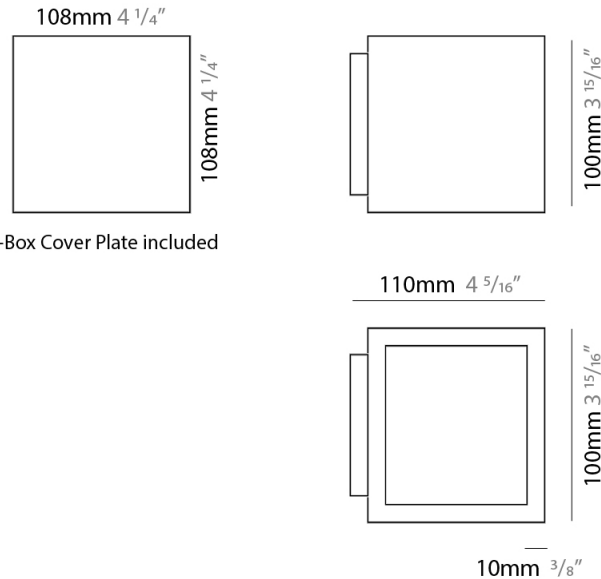

CUBO SURFACE

D43004- -

base number
Color   Finish
Temperature   Options

PROJECT _____
TYPE _____
SPECIFIER _____
QUANTITY _____
DATE _____

1. To build a product code in our configurator select the specify button on the base model # product page
2. To build a manual product code on this datasheet choose from the options listed below in blue font and add the suffix to the base model #

GENERAL

Series: Cubo
Brand: Icone
Division: Design
Mounting Type: Surface
Mounting Location: Wall / Ceiling
Subcategory: Wall Effect

PHYSICAL

Shape: Square
Length (mm): 110
Length (in): 4 ⁵/₁₆
Width (mm): 100
Width (in): 3 ¹⁵/₁₆
Height (mm): 100
Height (in): 3 ¹⁵/₁₆
Light Distribution: Indirect
Fixture Finish: WHI / TWH / TSL / CGL / BGL
Fixture Material: Extruded Aluminum

ELECTRICAL

Lamp Type: LED
Total Output Wattage (W): 4.5
Dimming: Electronic Low Voltage Dimming
Input Voltage (V): 120Vac Direct Line

LED

Color Temperature (°K): 3000
Nominal Lumen (lm): 350
CRI: >90 CRI
Lamp Life (hrs): 50000

OPTICAL

RATINGS AND CERTIFICATIONS

Certified By: Certified for North American Standards
IP rating: IP20