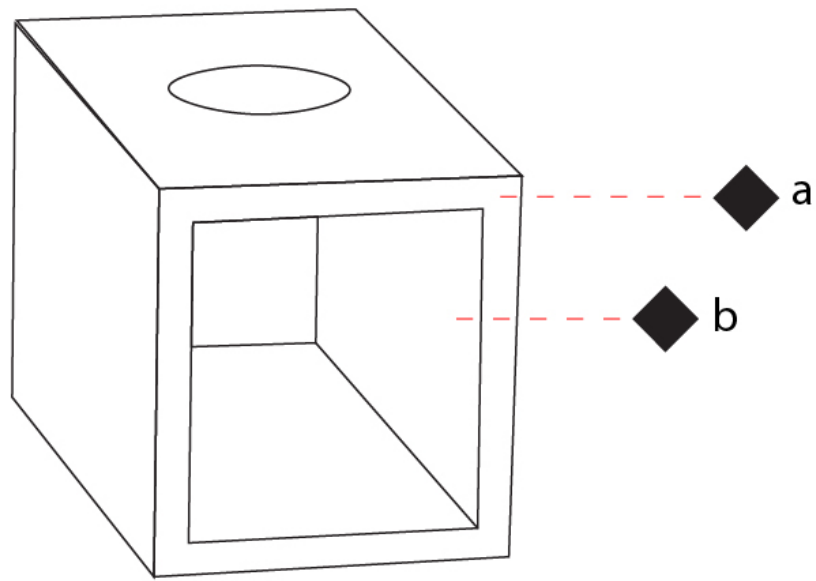

CUBO SURFACE

D43006-

PROJECT _____

TYPE _____

SPECIFIER _____

QUANTITY _____

DATE _____

D