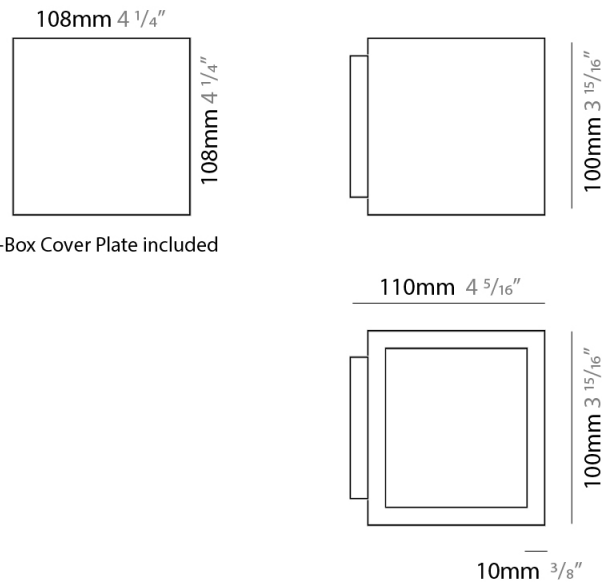

CUBO SURFACE

D43005- _____ - _____
base number   Color   Finish
                         Temperature   Options

1. To build a product code in our configurator select the specify button on the base model # product page
2. To build a manual product code on this datasheet choose from the options listed below in blue font and add the suffix to the base model #

GENERAL

Series: Cubo
Brand: Icone
Division: Design
Mounting Type: Surface
Mounting Location: Wall
Subcategory: Ambient

PHYSICAL

Shape: Square
Length (mm): 110
Length (in): 4 ⁵/₁₆
Width (mm): 100
Width (in): 3 ¹⁵/₁₆
Height (mm): 100
Height (in): 3 ¹⁵/₁₆
Light Distribution: Indirect
Fixture Finish: WHI / TWH / TSL / CGL / BGL
Fixture Material: Extruded Aluminum

ELECTRICAL

Lamp Type: LED
Total Output Wattage (W): 10
Dimming: Electronic Low Voltage Dimming
Input Voltage (V): 120Vac Direct Line

LED

Color Temperature (°K): 3000
Nominal Lumen (lm): 700
CRI: >90 CRI
Lamp Life (hrs): 50000

OPTICAL

RATINGS AND CERTIFICATIONS

Certified By: Certified for North American Standards
IP rating: IP20