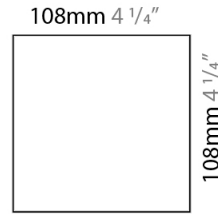

CUBO SURFACE

D43006- -

base number
Color   Finish
Temperature   Options

PROJECT _____
TYPE _____
SPECIFIER _____
QUANTITY _____
DATE _____

1. To build a product code in our configurator select the specify button on the base model # product page
2. To build a manual product code on this datasheet choose from the options listed below in blue font and add the suffix to the base model #

GENERAL

Series: Cubo
Brand: Icone
Division: Design
Mounting Type: Surface
Mounting Location: Wall
Subcategory: Ambient

PHYSICAL

Shape: Square
Length (mm): 110
Length (in): 4 5/16
Width (mm): 100
Width (in): 3 15/16
Height (mm): 110
Height (in): 4 5/16
Light Distribution: Direct / Indirect
Fixture Finish: WHI / TWH / TSL / CGL / BGL
Fixture Material: Extruded Aluminum

ELECTRICAL

Lamp Type: LED
Total Output Wattage (W): 20
Dimming: Electronic Low Voltage Dimming
Input Voltage (V): 120Vac Direct Line

LED

Color Temperature (°K): 3000
Nominal Lumen (lm): 1400
CRI: >90 CRI
Lamp Life (hrs): 50000

OPTICAL

RATINGS AND CERTIFICATIONS

Certified By: Certified for North American Standards
IP rating: IP20

J-Box Cover Plate included