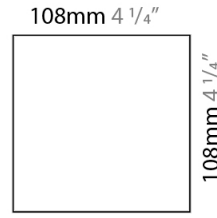

CUBO SURFACE

D43007- -

base number
Color   Finish
Temperature   Options

1. To build a product code in our configurator select the specify button on the base model # product page
2. To build a manual product code on this datasheet choose from the options listed below in blue font and add the suffix to the base model #

GENERAL

Series: Cubo
Brand: Icone
Division: Design
Mounting Type: Surface
Mounting Location: Wall
Subcategory: Ambient

PHYSICAL

Shape: Square
Length (mm): 110
Length (in): 4 ⁵/₁₆
Width (mm): 100
Width (in): 3 ¹⁵/₁₆
Height (mm): 110
Height (in): 4 ⁵/₁₆
Light Distribution: Direct / Indirect
Fixture Finish: WHI / TWH / TSL / CGL / BGL
Fixture Material: Extruded Aluminum

ELECTRICAL

Lamp Type: LED
Total Output Wattage (W): 15
Dimming: Electronic Low Voltage Dimming
Input Voltage (V): 120Vac Direct Line

LED

Color Temperature (°K): 3000
Nominal Lumen (lm): 1050
CRI: >90 CRI
Lamp Life (hrs): 50000

OPTICAL

RATINGS AND CERTIFICATIONS

Certified By: Certified for North American Standards
IP rating: IP20

PROJECT	_____
TYPE	_____
SPECIFIER	_____
QUANTITY	_____
DATE	_____

J-Box Cover Plate included