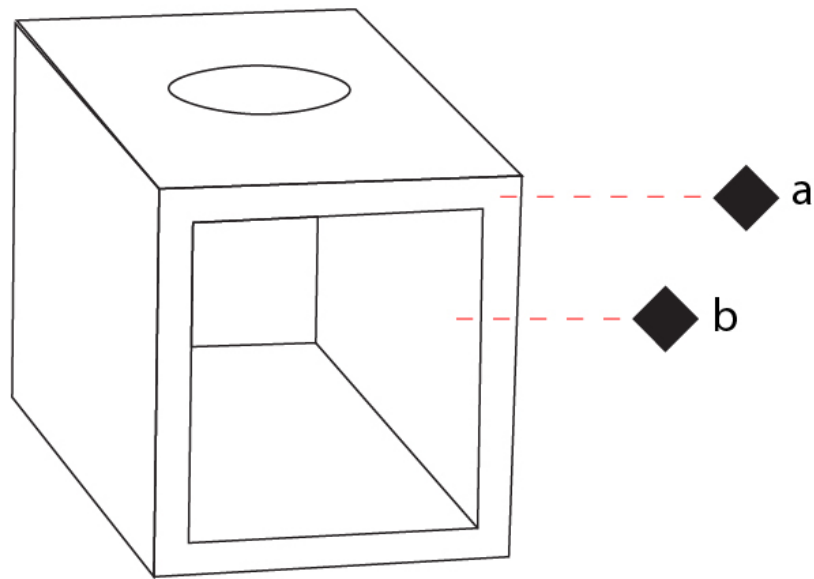

CUBO SURFACE

D43004-

PROJECT _____

TYPE _____

SPECIFIER _____

QUANTITY _____

DATE _____

D