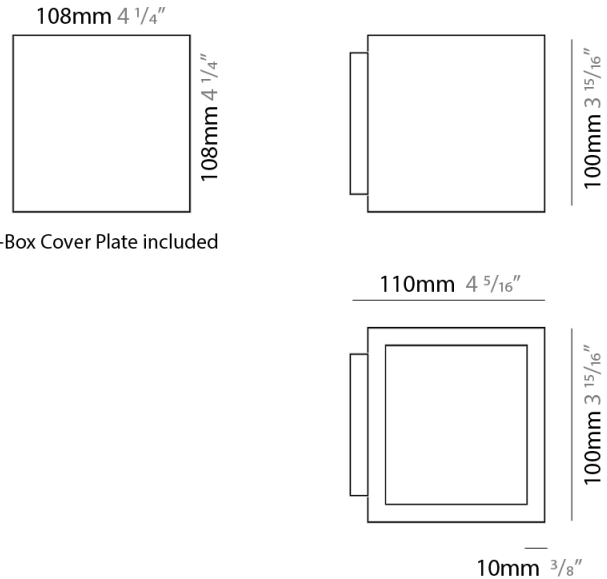

CUBO SURFACE

D43005-

base number
Color   Finish
Temperature   Options

1. To build a product code in our configurator select the specify button on the base model # product page
2. To build a manual product code on this datasheet choose from the options listed below in blue font and add the suffix to the base model #

GENERAL

Series: Cubo
Brand: Icone
Division: Design
Mounting Type: Surface
Mounting Location: Wall
Subcategory: Ambient

PHYSICAL

Shape: Square
Length (mm): 110
Length (in): 4 ⁵/₁₆
Width (mm): 100
Width (in): 3 ¹⁵/₁₆
Height (mm): 100
Height (in): 3 ¹⁵/₁₆
Light Distribution: Indirect
Fixture Finish: WHI / TWH / TSL / CGL / BGL
Fixture Material: Extruded Aluminum

ELECTRICAL

Lamp Type: LED
Total Output Wattage (W): 10
Dimming: Electronic Low Voltage Dimming
Input Voltage (V): 120Vac Direct Line

LED

Color Temperature (°K): 3000
Nominal Lumen (lm): 700
CRI: >90 CRI
Lamp Life (hrs): 50000

OPTICAL

RATINGS AND CERTIFICATIONS

Certified By: Certified for North American Standards
IP rating: IP20

PROJECT
TYPE
SPECIFIER
QUANTITY
DATE