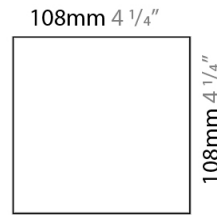

PROJECT	_____
TYPE	_____
SPECIFIER	_____
QUANTITY	_____
DATE	_____

CUBO SURFACE

D43007-

base number   Finish
Options

1. To build a product code in our configurator select the specify button on the base model # product page
2. To build a manual product code on this datasheet choose from the options listed below in blue font and add the suffix to the base model #

GENERAL

Series: Cubo _____
Partner: Icone _____
Division: Design _____
Installation: Surface _____
Product Type: Wall Surface _____
Mounting Location: Wall _____
Light Distribution: Indirect _____

PHYSICAL

Shape: Square _____
Length (mm): 110 _____
Length (in): 4 ⁵/₁₆ _____
Width (mm): 100 _____
Width (in): 3 ¹⁵/₁₆ _____
Height (mm): 110 _____
Height (in): 4 ⁵/₁₆ _____
Fixture Finish: WHI / TWH / TSL / CGL / BGL _____
Fixture Material: Extruded Aluminum _____

ELECTRICAL

Lamp Type: LED _____
Total Output Wattage (W): 15 _____
Dimming: Electronic Low Voltage Dimming _____
Input Voltage (V): 120Vac Direct Line _____

LED

Color Temperature (°K): 3000 _____
Nominal Lumen (lm): 1050 _____
CRI: >90 CRI _____
Lamp Life (hrs): 50000 _____

OPTICAL

RATINGS AND CERTIFICATIONS

Certified By: Certified for North American Standards _____
IP rating: IP20 _____

J-Box Cover Plate included