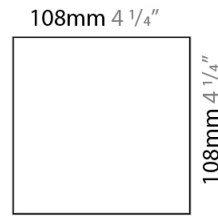

PROJECT	_____
TYPE	_____
SPECIFIER	_____
QUANTITY	_____
DATE	_____

CUBO SURFACE

D43006-

base number   Finish
Options

1. To build a product code in our configurator select the specify button on the base model # product page
2. To build a manual product code on this datasheet choose from the options listed below in blue font and add the suffix to the base model #

GENERAL

Series: Cubo _____
Partner: Icone _____
Division: Design _____
Installation: Surface _____
Product Type: Wall Surface _____
Mounting Location: Wall _____
Light Distribution: Indirect _____

PHYSICAL

Shape: Square _____
Length (mm): 110 _____
Length (in): 4 ⁵/₁₆ _____
Width (mm): 100 _____
Width (in): 3 ¹⁵/₁₆ _____
Height (mm): 110 _____
Height (in): 4 ⁵/₁₆ _____
Fixture Finish: WHI / TWH / TSL / CGL / BGL _____
Fixture Material: Extruded Aluminum _____

ELECTRICAL

Lamp Type: LED _____
Total Output Wattage (W): 20 _____
Dimming: Electronic Low Voltage Dimming _____
Input Voltage (V): 120Vac Direct Line _____

LED

Color Temperature (°K): 3000 _____
Nominal Lumen (lm): 1400 _____
CRI: >90 CRI _____
Lamp Life (hrs): 50000 _____

OPTICAL

RATINGS AND CERTIFICATIONS

Certified By: Certified for North American Standards _____
IP rating: IP20 _____

J-Box Cover Plate included