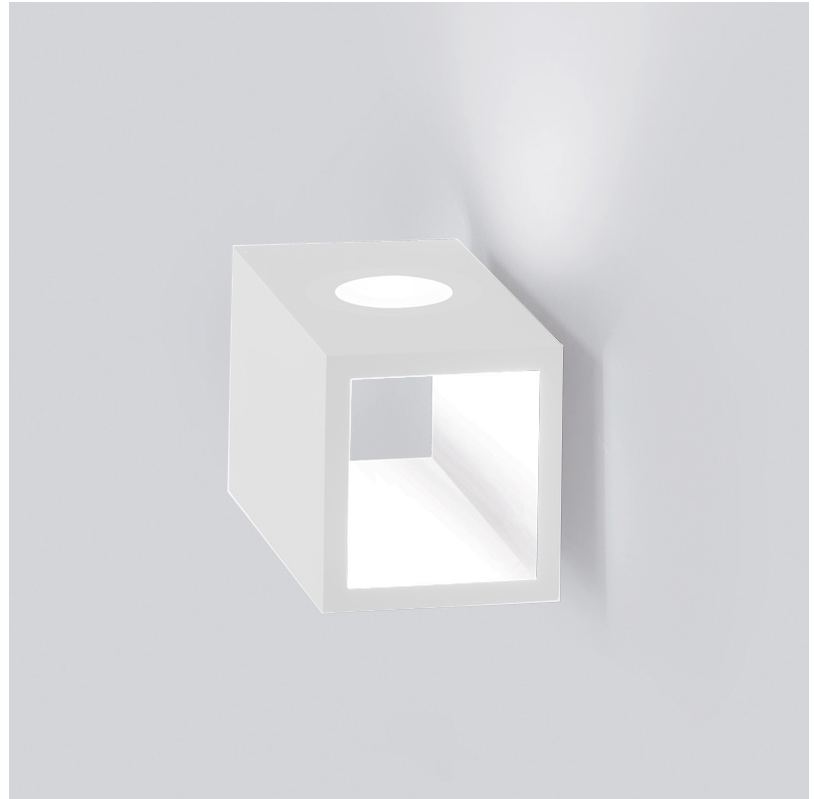

PROJECT	_____
TYPE	_____
SPECIFIER	_____
QUANTITY	_____
DATE	_____

CUBO SURFACE

D43006-

base number   Finish
Options

1. To build a product code in our configurator select the specify button on the base model # product page
2. To build a manual product code on this datasheet choose from the options listed below in blue font and add the suffix to the base model #

GENERAL

Series: Cubo _____
Partner: Icone _____
Division: Design _____
Installation: Surface _____
Product Type: Wall Surface _____
Mounting Location: Wall _____
Light Distribution: Indirect _____

PHYSICAL

Shape: Square _____
Length (mm): 110 _____
Length (in): 4 ⁵/₁₆ _____
Width (mm): 100 _____
Width (in): 3 ¹⁵/₁₆ _____
Height (mm): 110 _____
Height (in): 4 ⁵/₁₆ _____
Fixture Finish: WHI / TWH / TSL / CGL / BGL _____
Fixture Material: Extruded Aluminum _____

ELECTRICAL

Lamp Type: LED _____
Total Output Wattage (W): 20 _____
Dimming: Electronic Low Voltage Dimming _____
Input Voltage (V): 120Vac Direct Line _____

LED

Color Temperature (°K): 3000 _____
Nominal Lumen (lm): 1400 _____
CRI: >90 CRI _____
Lamp Life (hrs): 50000 _____

OPTICAL

RATINGS AND CERTIFICATIONS

Certified By: Certified for North American Standards _____
IP rating: IP20 _____