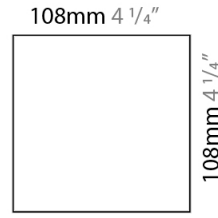

CUBO SURFACE

D43007- -

base number
Color   Finish
Temperature   Options

1. To build a product code in our configurator select the specify button on the base model # product page
2. To build a manual product code on this datasheet choose from the options listed below in blue font and add the suffix to the base model #

GENERAL

Series: Cubo
Brand: Icone
Division: Design
Mounting Type: Surface
Mounting Location: Wall
Subcategory: Ambient

PHYSICAL

Shape: Square
Length (mm): 110
Length (in): 4 ⁵/₁₆
Width (mm): 100
Width (in): 3 ¹⁵/₁₆
Height (mm): 110
Height (in): 4 ⁵/₁₆
Light Distribution: Direct / Indirect
Fixture Finish: WHI / TWH / TSL / CGL / BGL
Fixture Material: Extruded Aluminum

ELECTRICAL

Lamp Type: LED
Total Output Wattage (W): 15
Dimming: Electronic Low Voltage Dimming
Input Voltage (V): 120Vac Direct Line

LED

Color Temperature (°K): 3000
Nominal Lumen (lm): 1050
CRI: >90 CRI
Lamp Life (hrs): 50000

OPTICAL

RATINGS AND CERTIFICATIONS

Certified By: Certified for North American Standards
IP rating: IP20

PROJECT
TYPE
SPECIFIER
QUANTITY
DATE

J-Box Cover Plate included