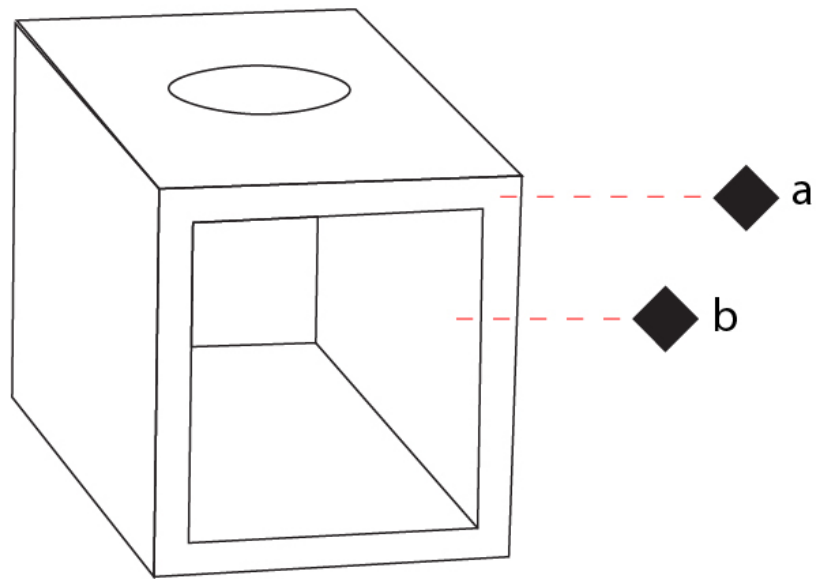

CUBO SURFACE

D43004-

PROJECT _____

TYPE _____

SPECIFIER _____

QUANTITY _____

DATE _____

D