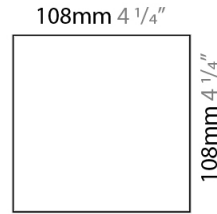

CUBO SURFACE

D43005- _____ - _____
base number   Color   Finish
                         Temperature   Options

1. To build a product code in our configurator select the specify button on the base model # product page
2. To build a manual product code on this datasheet choose from the options listed below in blue font and add the suffix to the base model #

GENERAL

Series: Cubo
Brand: Icone
Division: Design
Mounting Type: Surface
Mounting Location: Wall
Subcategory: Ambient

PHYSICAL

Shape: Square
Length (mm): 110
Length (in): 4 ⁵/₁₆
Width (mm): 100
Width (in): 3 ¹⁵/₁₆
Height (mm): 100
Height (in): 3 ¹⁵/₁₆
Light Distribution: Indirect
Fixture Finish: WHI / TWH / TSL / CGL / BGL
Fixture Material: Extruded Aluminum

ELECTRICAL

Lamp Type: LED
Total Output Wattage (W): 10
Dimming: Electronic Low Voltage Dimming
Input Voltage (V): 120Vac Direct Line

LED

Color Temperature (°K): 3000
Nominal Lumen (lm): 700
CRI: >90 CRI
Lamp Life (hrs): 50000

OPTICAL

RATINGS AND CERTIFICATIONS

Certified By: Certified for North American Standards
IP rating: IP20

J-Box Cover Plate included