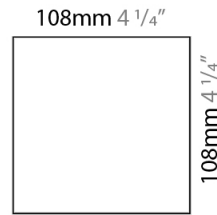

PROJECT
TYPE
SPECIFIER
QUANTITY
DATE

CUBO SURFACE

D43005-

base number   Finish
Options

1. To build a product code in our configurator select the specify button on the base model # product page
2. To build a manual product code on this datasheet choose from the options listed below in blue font and add the suffix to the base model #

GENERAL

Series: Cubo
Partner: Icone
Division: Design
Installation: Surface
Product Type: Ceiling Surface
Mounting Location: Ceiling
Light Distribution: Indirect

PHYSICAL

Shape: Square
Length (mm): 110
Length (in): 4 ⁵/₁₆
Width (mm): 100
Width (in): 3 ¹⁵/₁₆
Height (mm): 100
Height (in): 3 ¹⁵/₁₆
Fixture Finish: WHI / TWH / TSL / CGL / BGL
Fixture Material: Extruded Aluminum

ELECTRICAL

Lamp Type: LED
Total Output Wattage (W): 10
Dimming: Electronic Low Voltage Dimming
Input Voltage (V): 120Vac Direct Line

LED

Color Temperature (°K): 3000
Nominal Lumen (lm): 700
CRI: >90 CRI
Lamp Life (hrs): 50000

OPTICAL

RATINGS AND CERTIFICATIONS

Certified By: Certified for North American Standards
IP rating: IP20

J-Box Cover Plate included