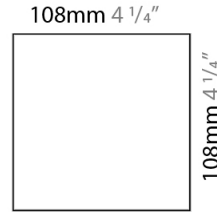

PROJECT	_____
TYPE	_____
SPECIFIER	_____
QUANTITY	_____
DATE	_____

CUBO SURFACE

D43007-

base number   Finish
Options

1. To build a product code in our configurator select the specify button on the base model # product page
2. To build a manual product code on this datasheet choose from the options listed below in blue font and add the suffix to the base model #

GENERAL

Series: Cubo _____
Partner: Icone _____
Division: Design _____
Installation: Surface _____
Product Type: Wall Surface _____
Mounting Location: Wall _____
Light Distribution: Indirect _____

PHYSICAL

Shape: Square _____
Length (mm): 110 _____
Length (in): 4 ⁵/₁₆ _____
Width (mm): 100 _____
Width (in): 3 ¹⁵/₁₆ _____
Height (mm): 110 _____
Height (in): 4 ⁵/₁₆ _____
Fixture Finish: WHI / TWH / TSL / CGL / BGL _____
Fixture Material: Extruded Aluminum _____

ELECTRICAL

Lamp Type: LED _____
Total Output Wattage (W): 15 _____
Dimming: Electronic Low Voltage Dimming _____
Input Voltage (V): 120Vac Direct Line _____

LED

Color Temperature (°K): 3000 _____
Nominal Lumen (lm): 1050 _____
CRI: >90 CRI _____
Lamp Life (hrs): 50000 _____

OPTICAL

RATINGS AND CERTIFICATIONS

Certified By: Certified for North American Standards _____
IP rating: IP20 _____

J-Box Cover Plate included