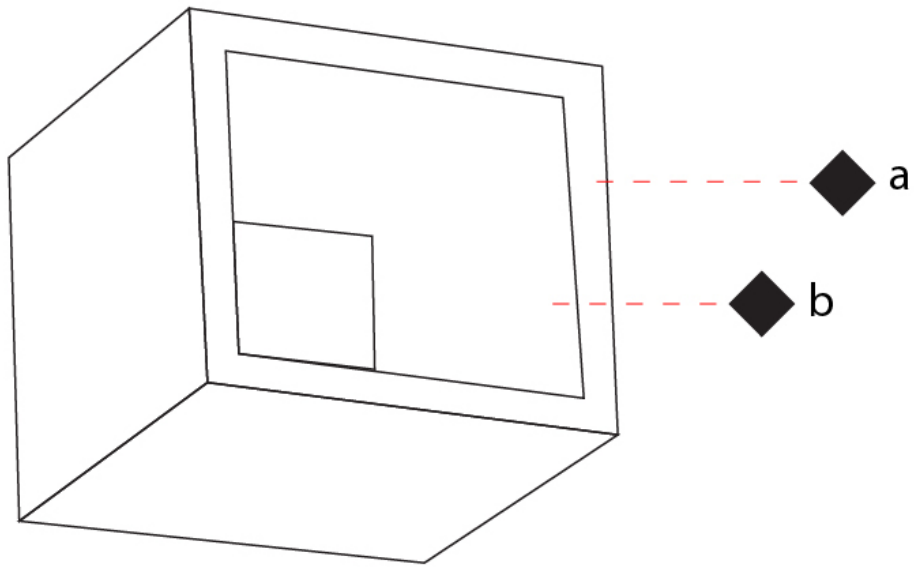

CUBO SURFACE

D43005-

PROJECT

TYPE

SPECIFIER

QUANTITY

DATE

D