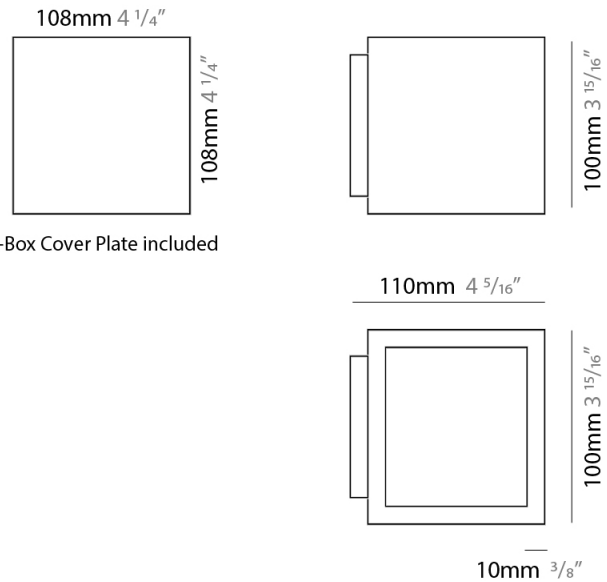

PROJECT
TYPE
SPECIFIER
QUANTITY
DATE

CUBO SURFACE

D43004-

base number   Finish
Options

1. To build a product code in our configurator select the specify button on the base model # product page
2. To build a manual product code on this datasheet choose from the options listed below in blue font and add the suffix to the base model #

GENERAL

Series: Cubo
Partner: Icone
Division: Design
Installation: Surface
Product Type: Ceiling Surface
Mounting Location: Ceiling
Light Distribution: Indirect

PHYSICAL

Shape: Square
Length (mm): 110
Length (in): 4 ⁵/₁₆
Width (mm): 100
Width (in): 3 ¹⁵/₁₆
Height (mm): 100
Height (in): 3 ¹⁵/₁₆
Fixture Finish: WHI / TWH / TSL / CGL / BGL
Fixture Material: Extruded Aluminum

ELECTRICAL

Lamp Type: LED
Total Output Wattage (W): 4.5
Dimming: Electronic Low Voltage Dimming
Input Voltage (V): 120Vac Direct Line

LED

Color Temperature (°K): 3000
Nominal Lumen (lm): 350
CRI: >90 CRI
Lamp Life (hrs): 50000

OPTICAL

RATINGS AND CERTIFICATIONS

Certified By: Certified for North American Standards
IP rating: IP20