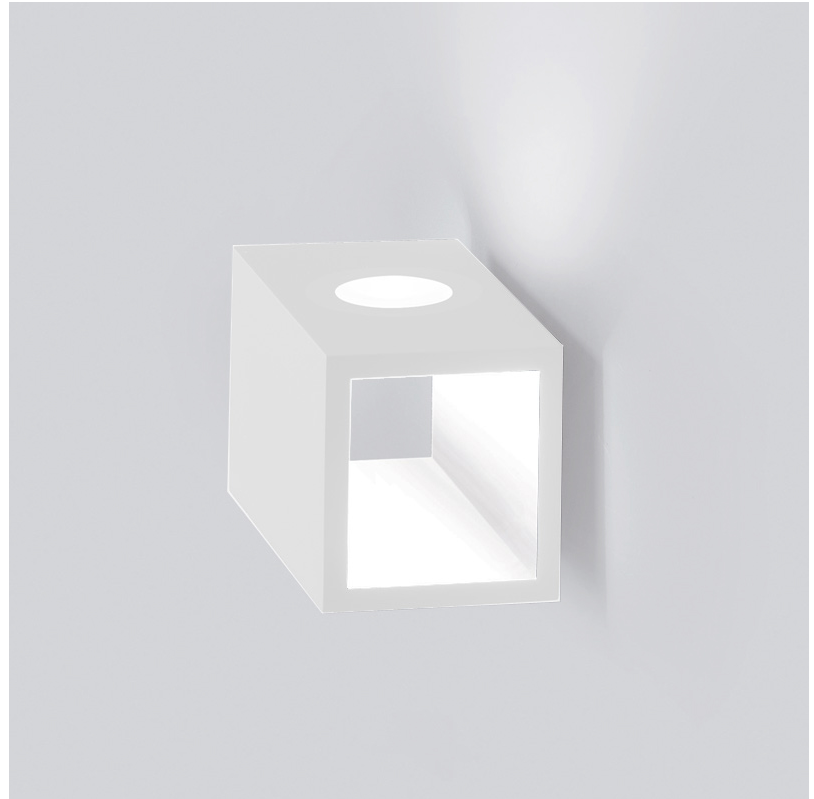

CUBO SURFACE

D43006-

base number   Finish
Options

PROJECT	_____
TYPE	_____
SPECIFIER	_____
QUANTITY	_____
DATE	_____

1. To build a product code in our configurator select the specify button on the base model # product page
2. To build a manual product code on this datasheet choose from the options listed below in blue font and add the suffix to the base model #

GENERAL

Series: Cubo _____
Partner: Icone _____
Division: Design _____
Installation: Surface _____
Product Type: Wall Surface _____
Mounting Location: Wall _____
Light Distribution: Indirect _____

PHYSICAL

Shape: Square _____
Length (mm): 110 _____
Length (in): 4 ⁵/₁₆ _____
Width (mm): 100 _____
Width (in): 3 ¹⁵/₁₆ _____
Height (mm): 110 _____
Height (in): 4 ⁵/₁₆ _____
Fixture Finish: [WHI](#) / [TWH](#) / [TSL](#) / [CGL](#) / [BGL](#) _____
Fixture Material: Extruded Aluminum _____

ELECTRICAL

Lamp Type: LED _____
Total Output Wattage (W): 20 _____
Dimming: Electronic Low Voltage Dimming _____
Input Voltage (V): 120Vac Direct Line _____

LED

Color Temperature (°K): 3000 _____
Nominal Lumen (lm): 1400 _____
CRI: >90 CRI _____
Lamp Life (hrs): 50000 _____

OPTICAL

RATINGS AND CERTIFICATIONS

Certified By: Certified for North American Standards _____
IP rating: IP20 _____