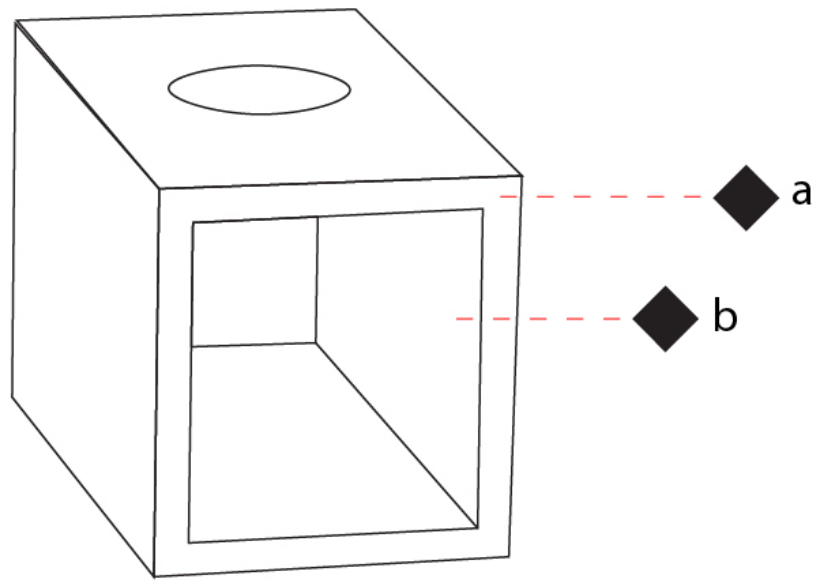

CUBO SURFACE

D43004-

PROJECT

TYPE

SPECIFIER

QUANTITY

DATE

D