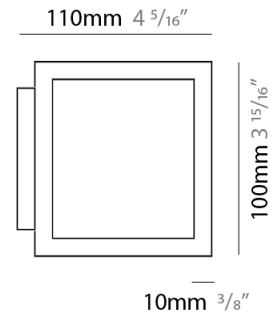

CUBO SURFACE

D43005- _____ - _____
base number   Color   Finish
                         Temperature   Options

1. To build a product code in our configurator select the specify button on the base model # product page
2. To build a manual product code on this datasheet choose from the options listed below in blue font and add the suffix to the base model #

GENERAL

Series: Cubo
Brand: Icone
Division: Design
Mounting Type: Surface
Mounting Location: Wall
Subcategory: Ambient

PHYSICAL

Shape: Square
Length (mm): 110
Length (in): 4 ⁵/₁₆
Width (mm): 100
Width (in): 3 ¹⁵/₁₆
Height (mm): 100
Height (in): 3 ¹⁵/₁₆
Light Distribution: Indirect
Fixture Finish: WHI / TWH / TSL / CGL / BGL
Fixture Material: Extruded Aluminum

ELECTRICAL

Lamp Type: LED
Total Output Wattage (W): 10
Dimming: Electronic Low Voltage Dimming
Input Voltage (V): 120Vac Direct Line

LED

Color Temperature (°K): 3000
Nominal Lumen (lm): 700
CRI: >90 CRI
Lamp Life (hrs): 50000

OPTICAL

RATINGS AND CERTIFICATIONS

Certified By: Certified for North American Standards
IP rating: IP20