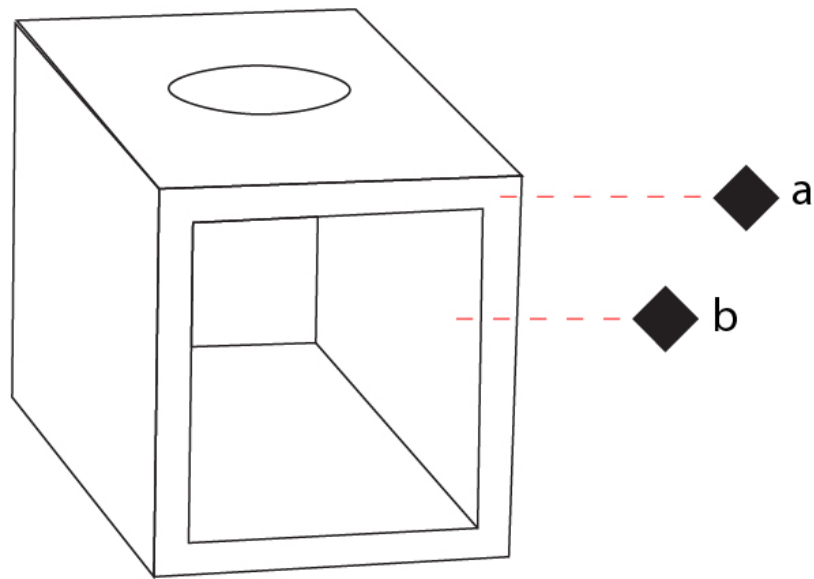

CUBO SURFACE

D43006-

PROJECT	_____
TYPE	_____
SPECIFIER	_____
QUANTITY	_____
DATE	_____

D