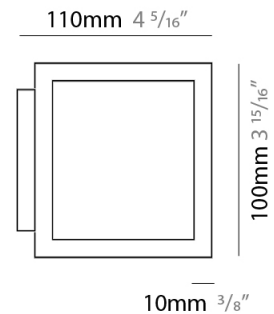

PROJECT
TYPE
SPECIFIER
QUANTITY
DATE

CUBO SURFACE

D43005-

base number   Finish
Options

1. To build a product code in our configurator select the specify button on the base model # product page
2. To build a manual product code on this datasheet choose from the options listed below in blue font and add the suffix to the base model #

GENERAL

Series: Cubo
Partner: Icone
Division: Design
Installation: Surface
Product Type: Ceiling Surface
Mounting Location: Ceiling
Light Distribution: Indirect

PHYSICAL

Shape: Square
Length (mm): 110
Length (in): 4 ⁵/₁₆
Width (mm): 100
Width (in): 3 ¹⁵/₁₆
Height (mm): 100
Height (in): 3 ¹⁵/₁₆
Fixture Finish: WHI / TWH / TSL / CGL / BGL
Fixture Material: Extruded Aluminum

ELECTRICAL

Lamp Type: LED
Total Output Wattage (W): 10
Dimming: Electronic Low Voltage Dimming
Input Voltage (V): 120Vac Direct Line

LED

Color Temperature (°K): 3000
Nominal Lumen (lm): 700
CRI: >90 CRI
Lamp Life (hrs): 50000

OPTICAL

RATINGS AND CERTIFICATIONS

Certified By: Certified for North American Standards
IP rating: IP20