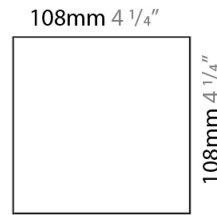

CUBO SURFACE

D43006-

base number   Finish
Options

PROJECT	_____
TYPE	_____
SPECIFIER	_____
QUANTITY	_____
DATE	_____

1. To build a product code in our configurator select the specify button on the base model # product page
2. To build a manual product code on this datasheet choose from the options listed below in blue font and add the suffix to the base model #

GENERAL

Series: Cubo _____
Partner: Icone _____
Division: Design _____
Installation: Surface _____
Product Type: Wall Surface _____
Mounting Location: Wall _____
Light Distribution: Indirect _____

PHYSICAL

Shape: Square _____
Length (mm): 110 _____
Length (in): 4 ⁵/₁₆ _____
Width (mm): 100 _____
Width (in): 3 ¹⁵/₁₆ _____
Height (mm): 110 _____
Height (in): 4 ⁵/₁₆ _____
Fixture Finish: [WHI](#) / [TWH](#) / [TSL](#) / [CGL](#) / [BGL](#) _____
Fixture Material: Extruded Aluminum _____

ELECTRICAL

Lamp Type: LED _____
Total Output Wattage (W): 20 _____
Dimming: Electronic Low Voltage Dimming _____
Input Voltage (V): 120Vac Direct Line _____

LED

Color Temperature (°K): 3000 _____
Nominal Lumen (lm): 1400 _____
CRI: >90 CRI _____
Lamp Life (hrs): 50000 _____

OPTICAL

RATINGS AND CERTIFICATIONS

Certified By: Certified for North American Standards _____
IP rating: IP20 _____

J-Box Cover Plate included