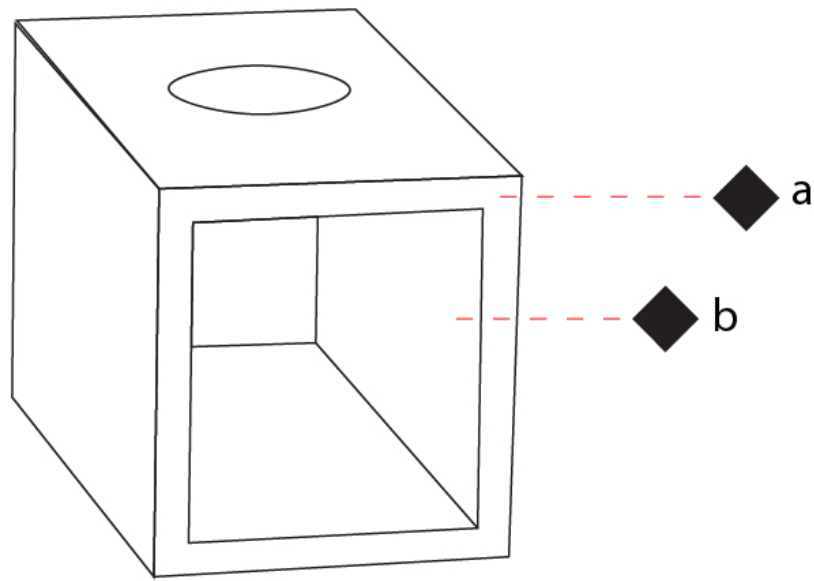

CUBO SURFACE

D43007-

PROJECT _____

TYPE _____

SPECIFIER _____

QUANTITY _____

DATE _____

D