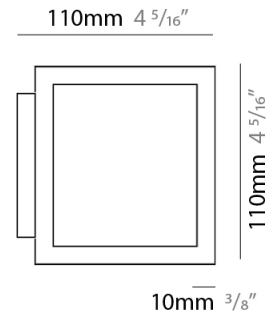

CUBO SURFACE

D43007- -

base number
Color   Finish
Temperature   Options

PROJECT _____
TYPE _____
SPECIFIER _____
QUANTITY _____
DATE _____

1. To build a product code in our configurator select the specify button on the base model # product page
2. To build a manual product code on this datasheet choose from the options listed below in blue font and add the suffix to the base model #

GENERAL

Series: Cubo
Brand: Icone
Division: Design
Mounting Type: Surface
Mounting Location: Wall
Subcategory: Ambient

PHYSICAL

Shape: Square
Length (mm): 110
Length (in): 4 ⁵/₁₆
Width (mm): 100
Width (in): 3 ¹⁵/₁₆
Height (mm): 110
Height (in): 4 ⁵/₁₆
Light Distribution: Direct / Indirect
Fixture Finish: WHI / TWH / TSL / CGL / BGL
Fixture Material: Extruded Aluminum

ELECTRICAL

Lamp Type: LED
Total Output Wattage (W): 15
Dimming: Electronic Low Voltage Dimming
Input Voltage (V): 120Vac Direct Line

LED

Color Temperature (°K): 3000
Nominal Lumen (lm): 1050
CRI: >90 CRI
Lamp Life (hrs): 50000

OPTICAL

RATINGS AND CERTIFICATIONS

Certified By: Certified for North American Standards
IP rating: IP20