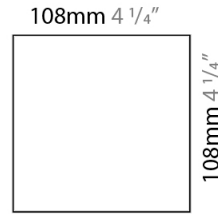

GENERAL

Series: Cubo
 Brand: Icone
 Division: Design
 Mounting Type: Surface
 Mounting Location: Wall / Ceiling
 Subcategory: Wall Effect

PHYSICAL

Shape: Square
 Length (mm): 110
 Length (in): 4 ⁵/₁₆
 Width (mm): 100
 Width (in): 3 ¹⁵/₁₆
 Height (mm): 100
 Height (in): 3 ¹⁵/₁₆
 Light Distribution: Indirect
 Fixture Finish: WHI / TWH / TSL / CGL / BGL
 Fixture Material: Extruded Aluminum

GENERAL

Series: Cubo
 Brand: Icone
 Division: Design
 Mounting Type: Surface
 Mounting Location: Wall
 Subcategory: Ambient

PHYSICAL

Shape: Square
 Length (mm): 110
 Length (in): 4 ⁵/₁₆
 Width (mm): 100
 Width (in): 3 ¹⁵/₁₆
 Height (mm): 100
 Height (in): 3 ¹⁵/₁₆
 Light Distribution: Indirect
 Fixture Finish: WHI / TWH / TSL / CGL / BGL
 Fixture Material: Extruded Aluminum

GENERAL

Series: Cubo
 Brand: Icone
 Division: Design
 Mounting Type: Surface
 Mounting Location: Wall
 Subcategory: Ambient

PHYSICAL

Shape: Square
 Length (mm): 110
 Length (in): 4 ⁵/₁₆
 Width (mm): 100
 Width (in): 3 ¹⁵/₁₆
 Height (mm): 110
 Height (in): 4 ⁵/₁₆
 Light Distribution: Direct / Indirect
 Fixture Finish: WHI / TWH / TSL / CGL / BGL
 Fixture Material: Extruded Aluminum

OPTICAL

RATINGS AND CERTIFICATIONS

Certified By: Certified for North American Standards
 IP rating: IP20

J-Box Cover Plate included

110mm 4 ⁵/₁₆"

10mm ³/₈"

CUBO SURFACE

D43006-