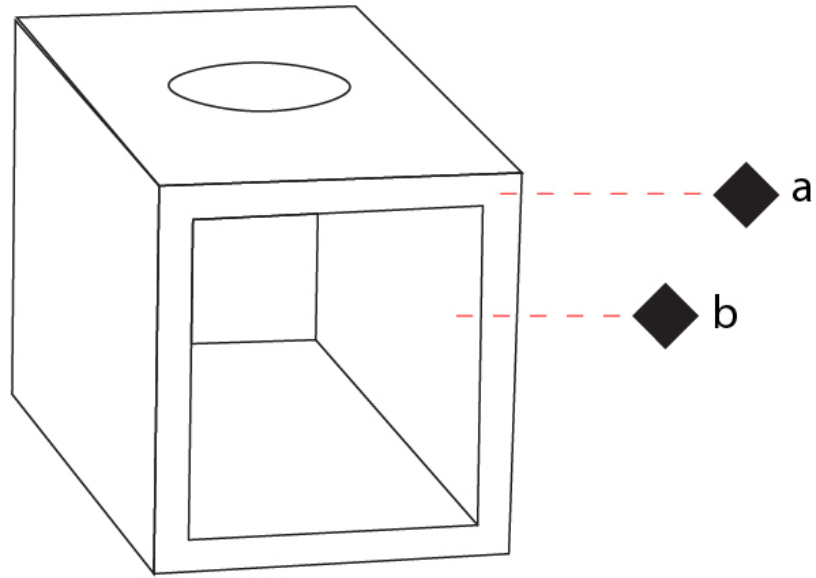

CUBO SURFACE

D43004-

PROJECT _____

TYPE _____

SPECIFIER _____

QUANTITY _____

DATE _____

D