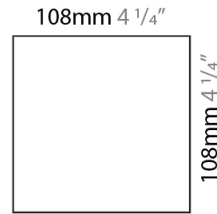

GENERAL

Series: Cubo
 Brand: Icone
 Division: Design
 Mounting Type: Surface
 Mounting Location: Wall / Ceiling
 Subcategory: Wall Effect

PHYSICAL

Shape: Square
 Length (mm): 110
 Length (in): 4 ⁵/₁₆
 Width (mm): 100
 Width (in): 3 ¹⁵/₁₆
 Height (mm): 100
 Height (in): 3 ¹⁵/₁₆
 Light Distribution: Indirect
 Fixture Finish: WHI / TWH / TSL / CGL / BGL
 Fixture Material: Extruded Aluminum

OPTICAL

RATINGS AND CERTIFICATIONS

Certified By: Certified for North American Standards
 IP rating: IP20

J-Box Cover Plate included

110mm 4 ⁵/₁₆"

10mm ³/₈"

CUBO SURFACE

D43004-

GENERAL

Series: Cubo
 Brand: Icone
 Division: Design
 Mounting Type: Surface
 Mounting Location: Wall
 Subcategory: Ambient

PHYSICAL

Shape: Square
 Length (mm): 110
 Length (in): 4 ⁵/₁₆
 Width (mm): 100
 Width (in): 3 ¹⁵/₁₆
 Height (mm): 100
 Height (in): 3 ¹⁵/₁₆
 Light Distribution: Indirect
 Fixture Finish: WHI / TWH / TSL / CGL / BGL
 Fixture Material: Extruded Aluminum

GENERAL

Series: Cubo
 Brand: Icone
 Division: Design
 Mounting Type: Surface
 Mounting Location: Wall
 Subcategory: Ambient

PHYSICAL

Shape: Square
 Length (mm): 110
 Length (in): 4 ⁵/₁₆
 Width (mm): 100
 Width (in): 3 ¹⁵/₁₆
 Height (mm): 110
 Height (in): 4 ⁵/₁₆
 Light Distribution: Direct / Indirect
 Fixture Finish: WHI / TWH / TSL / CGL / BGL
 Fixture Material: Extruded Aluminum