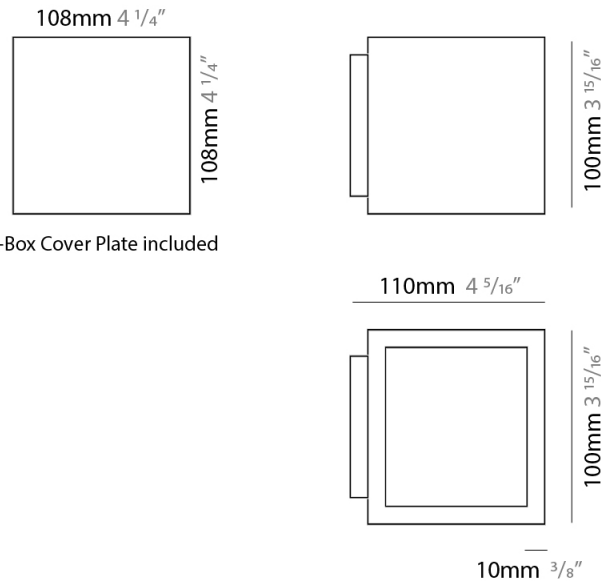

PROJECT	_____
TYPE	_____
SPECIFIER	_____
QUANTITY	_____
DATE	_____

CUBO SURFACE

D43004-

base number   Finish
Options

1. To build a product code in our configurator select the specify button on the base model # product page
2. To build a manual product code on this datasheet choose from the options listed below in blue font and add the suffix to the base model #

GENERAL

Series: Cubo
Partner: Icone
Division: Design
Installation: Surface
Product Type: Ceiling Surface
Mounting Location: Ceiling
Light Distribution: Indirect

PHYSICAL

Shape: Square
Length (mm): 110
Length (in): 4 ⁵/₁₆
Width (mm): 100
Width (in): 3 ¹⁵/₁₆
Height (mm): 100
Height (in): 3 ¹⁵/₁₆
Fixture Finish: WHI / TWH / TSL / CGL / BGL
Fixture Material: Extruded Aluminum

ELECTRICAL

Lamp Type: LED
Total Output Wattage (W): 4.5
Dimming: Electronic Low Voltage Dimming
Input Voltage (V): 120Vac Direct Line

LED

Color Temperature (°K): 3000
Nominal Lumen (lm): 350
CRI: >90 CRI
Lamp Life (hrs): 50000

OPTICAL

RATINGS AND CERTIFICATIONS

Certified By: Certified for North American Standards
IP rating: IP20