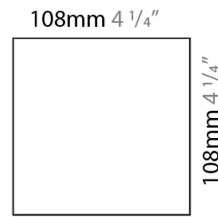

CUBO SURFACE

D43007- -

base number
Color   Finish
Temperature   Options

1. To build a product code in our configurator select the specify button on the base model # product page
2. To build a manual product code on this datasheet choose from the options listed below in blue font and add the suffix to the base model #

GENERAL

Series: Cubo
Brand: Icone
Division: Design
Mounting Type: Surface
Mounting Location: Wall
Subcategory: Ambient

PHYSICAL

Shape: Square
Length (mm): 110
Length (in): 4 ⁵/₁₆
Width (mm): 100
Width (in): 3 ¹⁵/₁₆
Height (mm): 110
Height (in): 4 ⁵/₁₆
Light Distribution: Direct / Indirect
Fixture Finish: WHI / TWH / TSL / CGL / BGL
Fixture Material: Extruded Aluminum

ELECTRICAL

Lamp Type: LED
Total Output Wattage (W): 15
Dimming: Electronic Low Voltage Dimming
Input Voltage (V): 120Vac Direct Line

LED

Color Temperature (°K): 3000
Nominal Lumen (lm): 1050
CRI: >90 CRI
Lamp Life (hrs): 50000

OPTICAL

RATINGS AND CERTIFICATIONS

Certified By: Certified for North American Standards
IP rating: IP20

PROJECT	_____
TYPE	_____
SPECIFIER	_____
QUANTITY	_____
DATE	_____

J-Box Cover Plate included