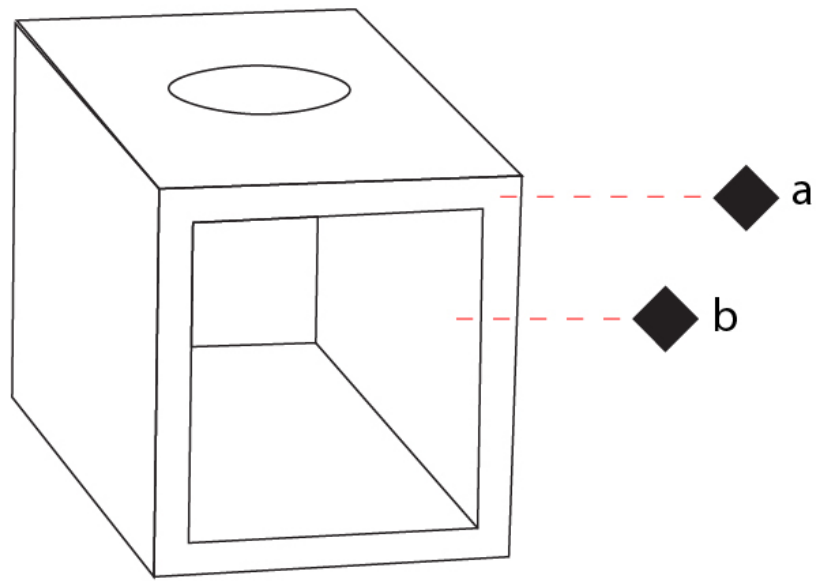

CUBO SURFACE

D43007-

PROJECT _____

TYPE _____

SPECIFIER _____

QUANTITY _____

DATE _____

D