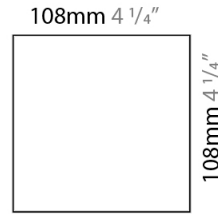

GENERAL

Series: Cubo
 Brand: Icone
 Division: Design
 Mounting Type: Surface
 Mounting Location: Wall / Ceiling
 Subcategory: Wall Effect

PHYSICAL

Shape: Square
 Length (mm): 110
 Length (in): 4 ⁵/₁₆
 Width (mm): 100
 Width (in): 3 ¹⁵/₁₆
 Height (mm): 100
 Height (in): 3 ¹⁵/₁₆
 Light Distribution: Indirect
 Fixture Finish: WHI / TWH / TSL / CGL / BGL
 Fixture Material: Extruded Aluminum

GENERAL

Series: Cubo
 Brand: Icone
 Division: Design
 Mounting Type: Surface
 Mounting Location: Wall
 Subcategory: Ambient

PHYSICAL

Shape: Square
 Length (mm): 110
 Length (in): 4 ⁵/₁₆
 Width (mm): 100
 Width (in): 3 ¹⁵/₁₆
 Height (mm): 100
 Height (in): 3 ¹⁵/₁₆
 Light Distribution: Indirect
 Fixture Finish: WHI / TWH / TSL / CGL / BGL
 Fixture Material: Extruded Aluminum

GENERAL

Series: Cubo
 Brand: Icone
 Division: Design
 Mounting Type: Surface
 Mounting Location: Wall
 Subcategory: Ambient

PHYSICAL

Shape: Square
 Length (mm): 110
 Length (in): 4 ⁵/₁₆
 Width (mm): 100
 Width (in): 3 ¹⁵/₁₆
 Height (mm): 110
 Height (in): 4 ⁵/₁₆
 Light Distribution: Direct / Indirect
 Fixture Finish: WHI / TWH / TSL / CGL / BGL
 Fixture Material: Extruded Aluminum

OPTICAL

RATINGS AND CERTIFICATIONS

Certified By: Certified for North American Standards
 IP rating: IP20

J-Box Cover Plate included

110mm 4 ⁵/₁₆"

10mm ³/₈"

CUBO SURFACE

D43006-