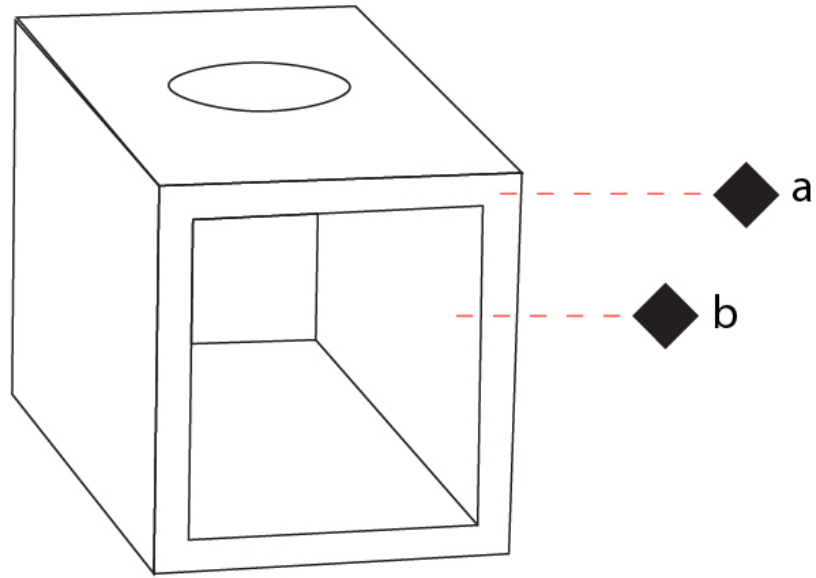

CUBO SURFACE

D43006-

PROJECT _____

TYPE _____

SPECIFIER _____

QUANTITY _____

DATE _____

D