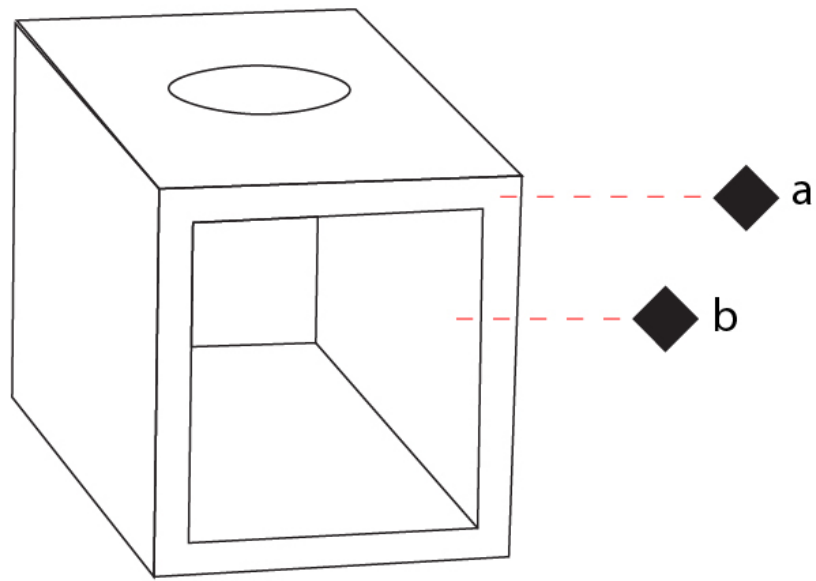

CUBO SURFACE

D43004-

PROJECT _____

TYPE _____

SPECIFIER _____

QUANTITY _____

DATE _____

D