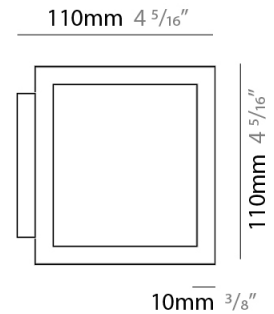

CUBO SURFACE

D43007- -

base number
Color   Finish
Temperature   Options

1. To build a product code in our configurator select the specify button on the base model # product page
2. To build a manual product code on this datasheet choose from the options listed below in blue font and add the suffix to the base model #

GENERAL

Series: Cubo
Brand: Icone
Division: Design
Mounting Type: Surface
Mounting Location: Wall
Subcategory: Ambient

PHYSICAL

Shape: Square
Length (mm): 110
Length (in): 4 ⁵/₁₆
Width (mm): 100
Width (in): 3 ¹⁵/₁₆
Height (mm): 110
Height (in): 4 ⁵/₁₆
Light Distribution: Direct / Indirect
Fixture Finish: WHI / TWH / TSL / CGL / BGL
Fixture Material: Extruded Aluminum

ELECTRICAL

Lamp Type: LED
Total Output Wattage (W): 15
Dimming: Electronic Low Voltage Dimming
Input Voltage (V): 120Vac Direct Line

LED

Color Temperature (°K): 3000
Nominal Lumen (lm): 1050
CRI: >90 CRI
Lamp Life (hrs): 50000

OPTICAL

RATINGS AND CERTIFICATIONS

Certified By: Certified for North American Standards
IP rating: IP20

PROJECT	_____
TYPE	_____
SPECIFIER	_____
QUANTITY	_____
DATE	_____