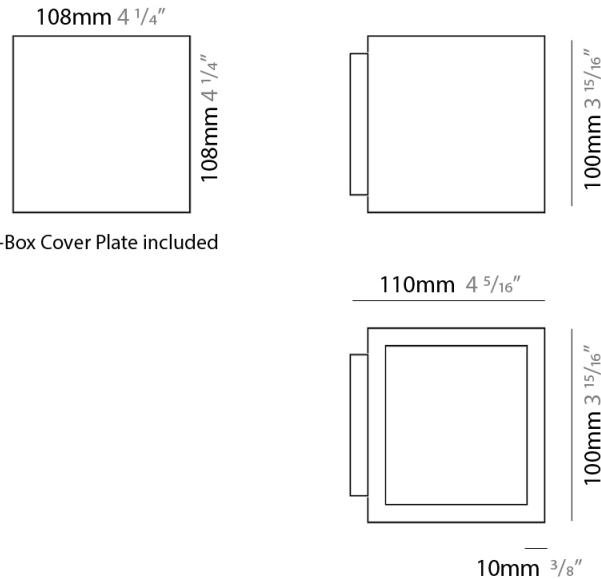

CUBO SURFACE

D43004- _____

base number
Color   Finish
Temperature   Options

1. To build a product code in our configurator select the specify button on the base model # product page
2. To build a manual product code on this datasheet choose from the options listed below in blue font and add the suffix to the base model #

GENERAL

Series: Cubo
Brand: Icone
Division: Design
Mounting Type: Surface
Mounting Location: Wall / Ceiling
Subcategory: Wall Effect

PHYSICAL

Shape: Square
Length (mm): 110
Length (in): 4 ⁵/₁₆
Width (mm): 100
Width (in): 3 ¹⁵/₁₆
Height (mm): 100
Height (in): 3 ¹⁵/₁₆
Light Distribution: Indirect
Fixture Finish: WHI / TWH / TSL / CGL / BGL
Fixture Material: Extruded Aluminum

ELECTRICAL

Lamp Type: LED
Total Output Wattage (W): 4.5
Dimming: Electronic Low Voltage Dimming
Input Voltage (V): 120Vac Direct Line

LED

Color Temperature (°K): 3000
Nominal Lumen (lm): 350
CRI: >90 CRI
Lamp Life (hrs): 50000

OPTICAL

RATINGS AND CERTIFICATIONS

Certified By: Certified for North American Standards
IP rating: IP20