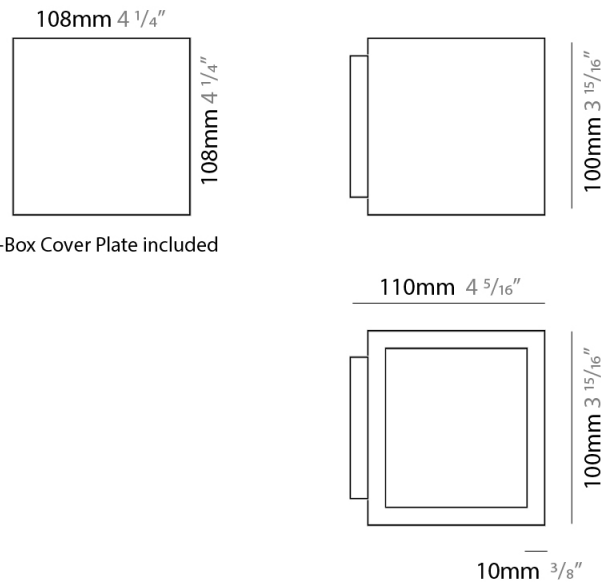

CUBO SURFACE

D43005- _____ - _____
base number   Color   Finish
                         Temperature   Options

1. To build a product code in our configurator select the specify button on the base model # product page
2. To build a manual product code on this datasheet choose from the options listed below in blue font and add the suffix to the base model #

GENERAL

Series: Cubo
Brand: Icone
Division: Design
Mounting Type: Surface
Mounting Location: Wall
Subcategory: Ambient

PHYSICAL

Shape: Square
Length (mm): 110
Length (in): 4 ⁵/₁₆
Width (mm): 100
Width (in): 3 ¹⁵/₁₆
Height (mm): 100
Height (in): 3 ¹⁵/₁₆
Light Distribution: Indirect
Fixture Finish: WHI / TWH / TSL / CGL / BGL
Fixture Material: Extruded Aluminum

ELECTRICAL

Lamp Type: LED
Total Output Wattage (W): 10
Dimming: Electronic Low Voltage Dimming
Input Voltage (V): 120Vac Direct Line

LED

Color Temperature (°K): 3000
Nominal Lumen (lm): 700
CRI: >90 CRI
Lamp Life (hrs): 50000

OPTICAL

RATINGS AND CERTIFICATIONS

Certified By: Certified for North American Standards
IP rating: IP20

J-Box Cover Plate included