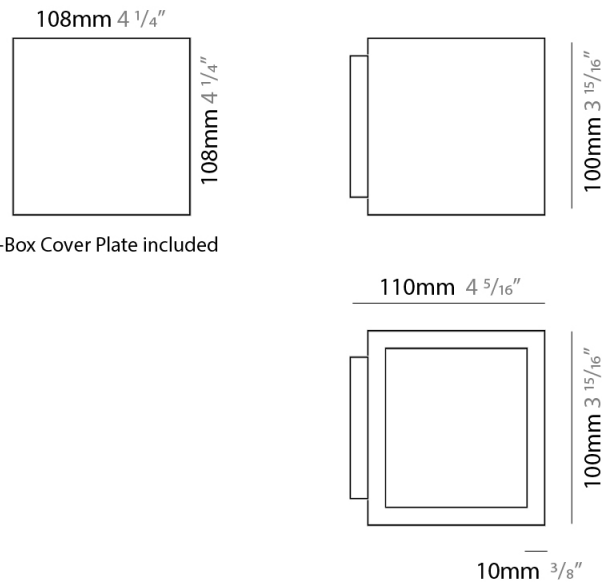

CUBO SURFACE

D43005- _____ - _____
base number   Color   Finish
                         Temperature   Options

1. To build a product code in our configurator select the specify button on the base model # product page
2. To build a manual product code on this datasheet choose from the options listed below in blue font and add the suffix to the base model #

GENERAL

Series: Cubo
Brand: Icone
Division: Design
Mounting Type: Surface
Mounting Location: Wall
Subcategory: Ambient

PHYSICAL

Shape: Square
Length (mm): 110
Length (in): 4 ⁵/₁₆
Width (mm): 100
Width (in): 3 ¹⁵/₁₆
Height (mm): 100
Height (in): 3 ¹⁵/₁₆
Light Distribution: Indirect
Fixture Finish: WHI / TWH / TSL / CGL / BGL
Fixture Material: Extruded Aluminum

ELECTRICAL

Lamp Type: LED
Total Output Wattage (W): 10
Dimming: Electronic Low Voltage Dimming
Input Voltage (V): 120Vac Direct Line

LED

Color Temperature (°K): 3000
Nominal Lumen (lm): 700
CRI: >90 CRI
Lamp Life (hrs): 50000

OPTICAL

RATINGS AND CERTIFICATIONS

Certified By: Certified for North American Standards
IP rating: IP20

J-Box Cover Plate included