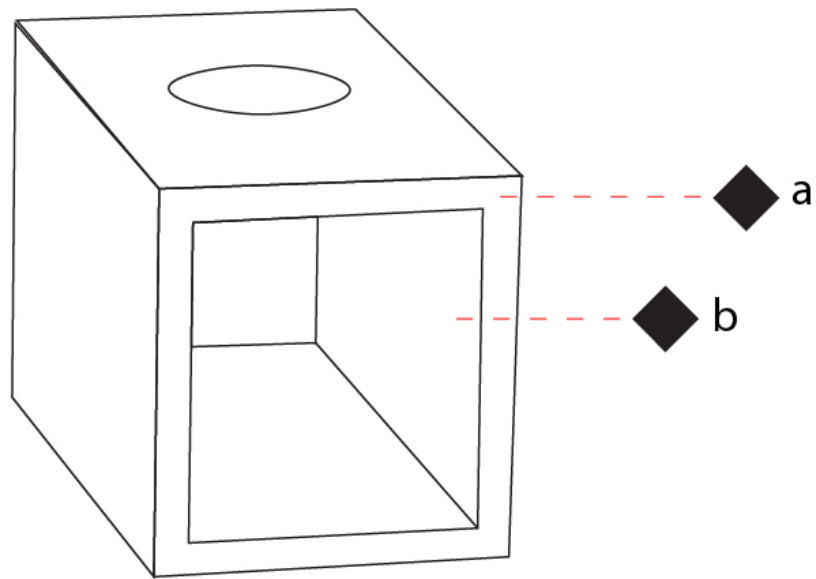

CUBO SURFACE

D43007-

PROJECT _____

TYPE _____

SPECIFIER _____

QUANTITY _____

DATE _____

D