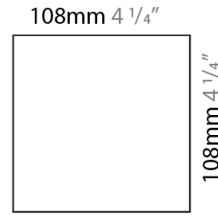

PROJECT	_____
TYPE	_____
SPECIFIER	_____
QUANTITY	_____
DATE	_____

CUBO SURFACE

D43007- _____ - _____
base number   Color   Finish
                                         Temperature   Options

1. To build a product code in our configurator select the specify button on the base model # product page
2. To build a manual product code on this datasheet choose from the options listed below in blue font and add the suffix to the base model #

GENERAL

Series: Cubo
Brand: Icone
Division: Design
Mounting Type: Surface
Mounting Location: Wall
Subcategory: Ambient

PHYSICAL

Shape: Square
Length (mm): 110
Length (in): 4 ⁵/₁₆
Width (mm): 100
Width (in): 3 ¹⁵/₁₆
Height (mm): 110
Height (in): 4 ⁵/₁₆
Light Distribution: Direct / Indirect
Fixture Finish: WHI / TWH / TSL / CGL / BGL
Fixture Material: Extruded Aluminum

ELECTRICAL

Lamp Type: LED
Total Output Wattage (W): 15
Dimming: Electronic Low Voltage Dimming
Input Voltage (V): 120Vac Direct Line

LED

Color Temperature (°K): 3000
Nominal Lumen (lm): 1050
CRI: >90 CRI
Lamp Life (hrs): 50000

OPTICAL

RATINGS AND CERTIFICATIONS

Certified By: Certified for North American Standards
IP rating: IP20

J-Box Cover Plate included