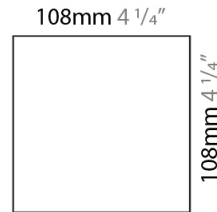

CUBO SURFACE

D43004- -

base number
Color   Finish
Temperature   Options

PROJECT
TYPE
SPECIFIER
QUANTITY
DATE

1. To build a product code in our configurator select the specify button on the base model # product page
2. To build a manual product code on this datasheet choose from the options listed below in blue font and add the suffix to the base model #

GENERAL

Series: Cubo
Brand: Icone
Division: Design
Mounting Type: Surface
Mounting Location: Wall / Ceiling
Subcategory: Wall Effect

PHYSICAL

Shape: Square
Length (mm): 110
Length (in): 4 ⁵/₁₆
Width (mm): 100
Width (in): 3 ¹⁵/₁₆
Height (mm): 100
Height (in): 3 ¹⁵/₁₆
Light Distribution: Indirect
Fixture Finish: WHI / TWH / TSL / CGL / BGL
Fixture Material: Extruded Aluminum

ELECTRICAL

Lamp Type: LED
Total Output Wattage (W): 4.5
Dimming: Electronic Low Voltage Dimming
Input Voltage (V): 120Vac Direct Line

LED

Color Temperature (°K): 3000
Nominal Lumen (lm): 350
CRI: >90 CRI
Lamp Life (hrs): 50000

OPTICAL

RATINGS AND CERTIFICATIONS

Certified By: Certified for North American Standards
IP rating: IP20

J-Box Cover Plate included