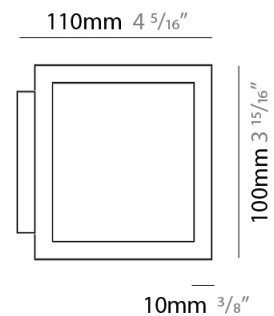

CUBO SURFACE

D43004- -

base number
Color   Finish
Temperature   Options

PROJECT
TYPE
SPECIFIER
QUANTITY
DATE

1. To build a product code in our configurator select the specify button on the base model # product page
2. To build a manual product code on this datasheet choose from the options listed below in blue font and add the suffix to the base model #

GENERAL

Series: Cubo
Brand: Icone
Division: Design
Mounting Type: Surface
Mounting Location: Wall / Ceiling
Subcategory: Wall Effect

PHYSICAL

Shape: Square
Length (mm): 110
Length (in): 4 ⁵/₁₆
Width (mm): 100
Width (in): 3 ¹⁵/₁₆
Height (mm): 100
Height (in): 3 ¹⁵/₁₆
Light Distribution: Indirect
Fixture Finish: WHI / TWH / TSL / CGL / BGL
Fixture Material: Extruded Aluminum

ELECTRICAL

Lamp Type: LED
Total Output Wattage (W): 4.5
Dimming: Electronic Low Voltage Dimming
Input Voltage (V): 120Vac Direct Line

LED

Color Temperature (°K): 3000
Nominal Lumen (lm): 350
CRI: >90 CRI
Lamp Life (hrs): 50000

OPTICAL

RATINGS AND CERTIFICATIONS

Certified By: Certified for North American Standards
IP rating: IP20