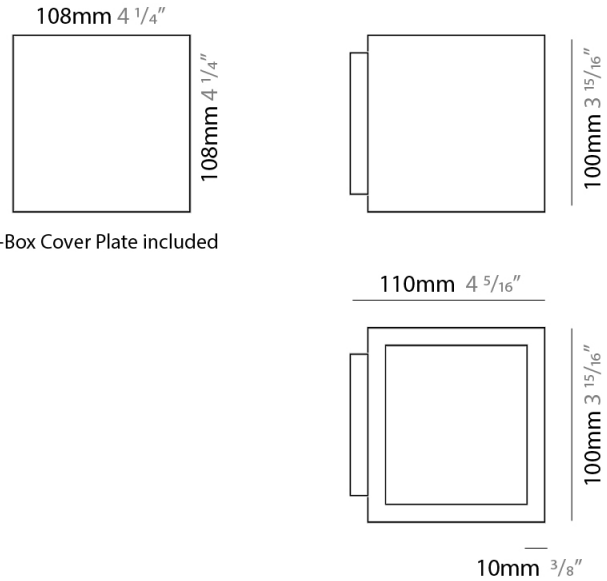

CUBO SURFACE

D43005- -

base number
Color   Finish
Temperature   Options

PROJECT	_____
TYPE	_____
SPECIFIER	_____
QUANTITY	_____
DATE	_____

1. To build a product code in our configurator select the specify button on the base model # product page
2. To build a manual product code on this datasheet choose from the options listed below in blue font and add the suffix to the base model #

GENERAL

Series: Cubo
Brand: Icone
Division: Design
Mounting Type: Surface
Mounting Location: Wall
Subcategory: Ambient

PHYSICAL

Shape: Square
Length (mm): 110
Length (in): 4 ⁵/₁₆
Width (mm): 100
Width (in): 3 ¹⁵/₁₆
Height (mm): 100
Height (in): 3 ¹⁵/₁₆
Light Distribution: Indirect
Fixture Finish: WHI / TWH / TSL / CGL / BGL
Fixture Material: Extruded Aluminum

ELECTRICAL

Lamp Type: LED
Total Output Wattage (W): 10
Dimming: Electronic Low Voltage Dimming
Input Voltage (V): 120Vac Direct Line

LED

Color Temperature (°K): 3000
Nominal Lumen (lm): 700
CRI: >90 CRI
Lamp Life (hrs): 50000

OPTICAL

RATINGS AND CERTIFICATIONS

Certified By: Certified for North American Standards
IP rating: IP20