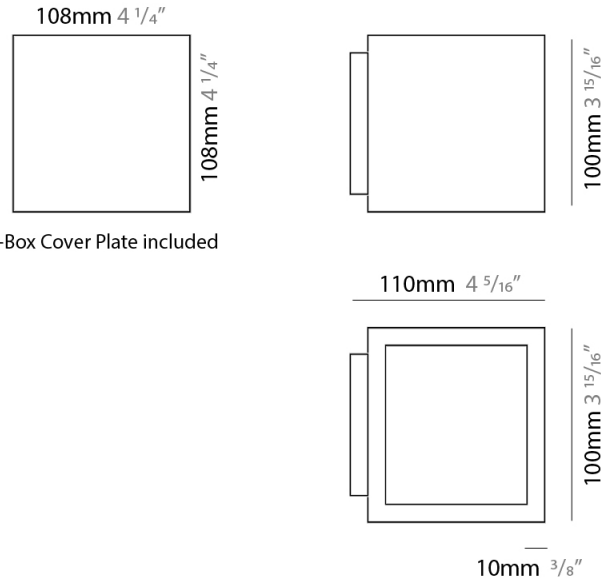

PROJECT	_____
TYPE	_____
SPECIFIER	_____
QUANTITY	_____
DATE	_____

CUBO SURFACE

D43005- _____ - _____
base number   Color   Finish
                         Temperature   Options

1. To build a product code in our configurator select the specify button on the base model # product page
2. To build a manual product code on this datasheet choose from the options listed below in blue font and add the suffix to the base model #

GENERAL

Series: Cubo
Brand: Icone
Division: Design
Mounting Type: Surface
Mounting Location: Wall
Subcategory: Ambient

PHYSICAL

Shape: Square
Length (mm): 110
Length (in): 4 ⁵/₁₆
Width (mm): 100
Width (in): 3 ¹⁵/₁₆
Height (mm): 100
Height (in): 3 ¹⁵/₁₆
Light Distribution: Indirect
Fixture Finish: WHI / TWH / TSL / CGL / BGL
Fixture Material: Extruded Aluminum

ELECTRICAL

Lamp Type: LED
Total Output Wattage (W): 10
Dimming: Electronic Low Voltage Dimming
Input Voltage (V): 120Vac Direct Line

LED

Color Temperature (°K): 3000
Nominal Lumen (lm): 700
CRI: >90 CRI
Lamp Life (hrs): 50000

OPTICAL

RATINGS AND CERTIFICATIONS

Certified By: Certified for North American Standards
IP rating: IP20

J-Box Cover Plate included