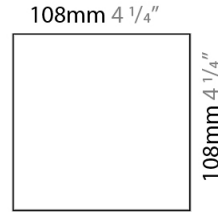

PROJECT	_____
TYPE	_____
SPECIFIER	_____
QUANTITY	_____
DATE	_____

CUBO SURFACE

D43007-

base number   Finish
Options

1. To build a product code in our configurator select the specify button on the base model # product page
2. To build a manual product code on this datasheet choose from the options listed below in blue font and add the suffix to the base model #

GENERAL

Series: Cubo _____
Partner: Icone _____
Division: Design _____
Installation: Surface _____
Product Type: Wall Surface _____
Mounting Location: Wall _____
Light Distribution: Indirect _____

PHYSICAL

Shape: Square _____
Length (mm): 110 _____
Length (in): 4 ⁵/₁₆ _____
Width (mm): 100 _____
Width (in): 3 ¹⁵/₁₆ _____
Height (mm): 110 _____
Height (in): 4 ⁵/₁₆ _____
Fixture Finish: WHI / TWH / TSL / CGL / BGL _____
Fixture Material: Extruded Aluminum _____

ELECTRICAL

Lamp Type: LED _____
Total Output Wattage (W): 15 _____
Dimming: Electronic Low Voltage Dimming _____
Input Voltage (V): 120Vac Direct Line _____

LED

Color Temperature (°K): 3000 _____
Nominal Lumen (lm): 1050 _____
CRI: >90 CRI _____
Lamp Life (hrs): 50000 _____

OPTICAL

RATINGS AND CERTIFICATIONS

Certified By: Certified for North American Standards _____
IP rating: IP20 _____

J-Box Cover Plate included