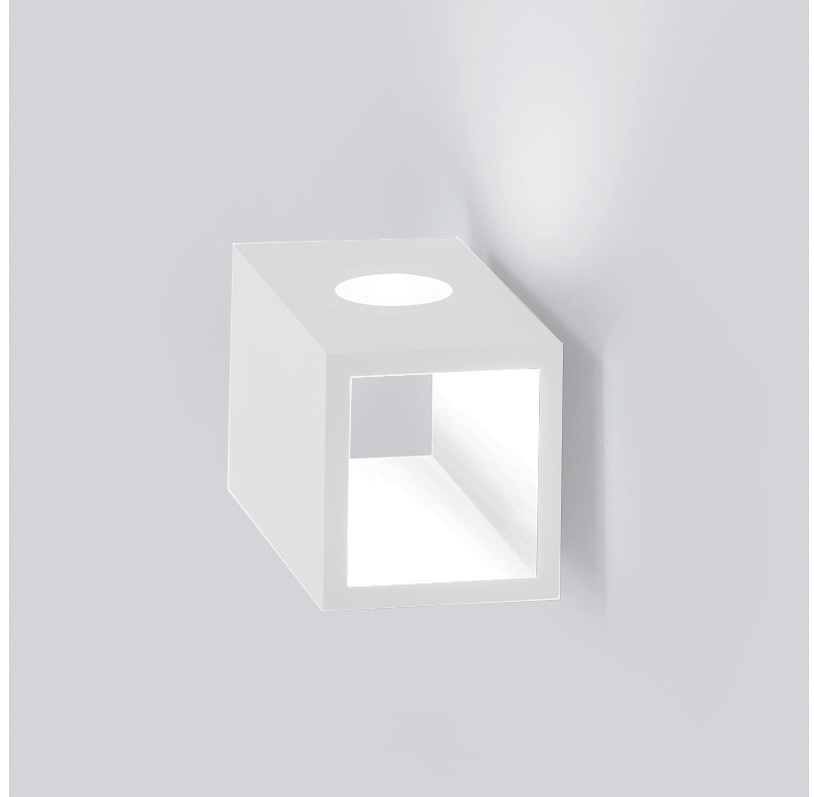

PROJECT	_____
TYPE	_____
SPECIFIER	_____
QUANTITY	_____
DATE	_____

CUBO SURFACE

D43007-

base number   Finish
Options

1. To build a product code in our configurator select the specify button on the base model # product page
2. To build a manual product code on this datasheet choose from the options listed below in blue font and add the suffix to the base model #

GENERAL

Series: Cubo _____
Partner: Icone _____
Division: Design _____
Installation: Surface _____
Product Type: Wall Surface _____
Mounting Location: Wall _____
Light Distribution: Indirect _____

PHYSICAL

Shape: Square _____
Length (mm): 110 _____
Length (in): 4 ⁵/₁₆ _____
Width (mm): 100 _____
Width (in): 3 ¹⁵/₁₆ _____
Height (mm): 110 _____
Height (in): 4 ⁵/₁₆ _____
Fixture Finish: WHI / TWH / TSL / CGL / BGL _____
Fixture Material: Extruded Aluminum _____

ELECTRICAL

Lamp Type: LED _____
Total Output Wattage (W): 15 _____
Dimming: Electronic Low Voltage Dimming _____
Input Voltage (V): 120Vac Direct Line _____

LED

Color Temperature (°K): 3000 _____
Nominal Lumen (lm): 1050 _____
CRI: >90 CRI _____
Lamp Life (hrs): 50000 _____

OPTICAL

RATINGS AND CERTIFICATIONS

Certified By: Certified for North American Standards _____
IP rating: IP20 _____