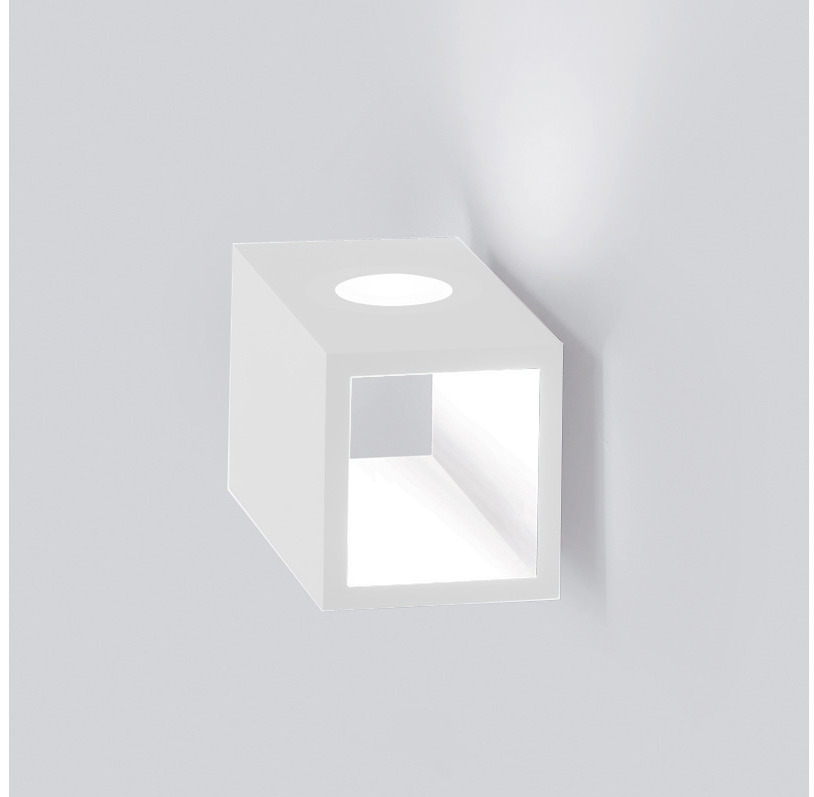

PROJECT	_____
TYPE	_____
SPECIFIER	_____
QUANTITY	_____
DATE	_____

CUBO SURFACE

D43006-

base number   Finish
Options

1. To build a product code in our configurator select the specify button on the base model # product page
2. To build a manual product code on this datasheet choose from the options listed below in blue font and add the suffix to the base model #

GENERAL

Series: Cubo _____
Partner: Icone _____
Division: Design _____
Installation: Surface _____
Product Type: Wall Surface _____
Mounting Location: Wall _____
Light Distribution: Indirect _____

PHYSICAL

Shape: Square _____
Length (mm): 110 _____
Length (in): 4 ⁵/₁₆ _____
Width (mm): 100 _____
Width (in): 3 ¹⁵/₁₆ _____
Height (mm): 110 _____
Height (in): 4 ⁵/₁₆ _____
Fixture Finish: WHI / TWH / TSL / CGL / BGL _____
Fixture Material: Extruded Aluminum _____

ELECTRICAL

Lamp Type: LED _____
Total Output Wattage (W): 20 _____
Dimming: Electronic Low Voltage Dimming _____
Input Voltage (V): 120Vac Direct Line _____

LED

Color Temperature (°K): 3000 _____
Nominal Lumen (lm): 1400 _____
CRI: >90 CRI _____
Lamp Life (hrs): 50000 _____

OPTICAL

RATINGS AND CERTIFICATIONS

Certified By: Certified for North American Standards _____
IP rating: IP20 _____