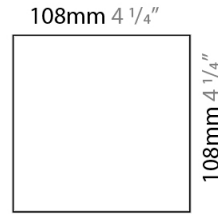

GENERAL

Series: Cubo
 Brand: Icone
 Division: Design
 Mounting Type: Surface
 Mounting Location: Wall
 Subcategory: Ambient

PHYSICAL

Shape: Square
 Length (mm): 110
 Length (in): 4 ⁵/₁₆
 Width (mm): 100
 Width (in): 3 ¹⁵/₁₆
 Height (mm): 110
 Height (in): 4 ⁵/₁₆
 Light Distribution: Direct / Indirect
 Fixture Finish: WHI / TWH / TSL / CGL / BGL
 Fixture Material: Extruded Aluminum

OPTICAL

RATINGS AND CERTIFICATIONS

Certified By: Certified for North American Standards
 IP rating: IP20

J-Box Cover Plate included

110mm 4 ⁵/₁₆"

10mm ³/₈"

CUBO SURFACE

D43006-