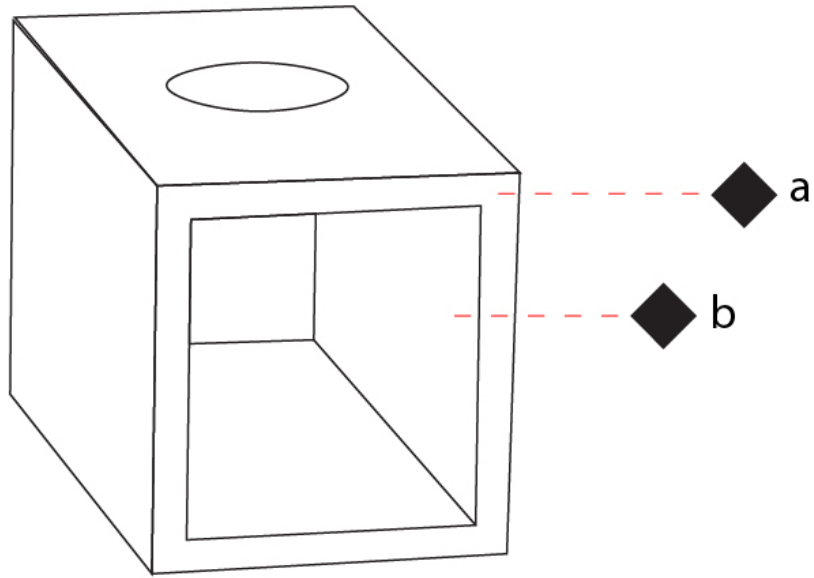

CUBO SURFACE

D43007-

PROJECT	_____
TYPE	_____
SPECIFIER	_____
QUANTITY	_____
DATE	_____

D