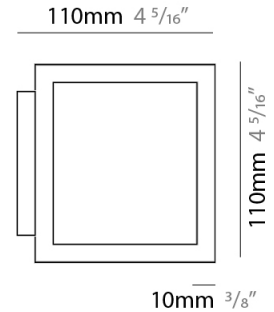

PROJECT	_____
TYPE	_____
SPECIFIER	_____
QUANTITY	_____
DATE	_____

CUBO SURFACE

D43006- _____
base number   Color   Finish
                         Temperature   Options

1. To build a product code in our configurator select the specify button on the base model # product page
2. To build a manual product code on this datasheet choose from the options listed below in blue font and add the suffix to the base model #

GENERAL

Series: Cubo
Brand: Icone
Division: Design
Mounting Type: Surface
Mounting Location: Wall
Subcategory: Ambient

PHYSICAL

Shape: Square
Length (mm): 110
Length (in): 4 5/16
Width (mm): 100
Width (in): 3 15/16
Height (mm): 110
Height (in): 4 5/16
Light Distribution: Direct / Indirect
Fixture Finish: WHI / TWH / TSL / CGL / BGL
Fixture Material: Extruded Aluminum

ELECTRICAL

Lamp Type: LED
Total Output Wattage (W): 20
Dimming: Electronic Low Voltage Dimming
Input Voltage (V): 120Vac Direct Line

LED

Color Temperature (°K): 3000
Nominal Lumen (lm): 1400
CRI: >90 CRI
Lamp Life (hrs): 50000

OPTICAL

RATINGS AND CERTIFICATIONS

Certified By: Certified for North American Standards
IP rating: IP20