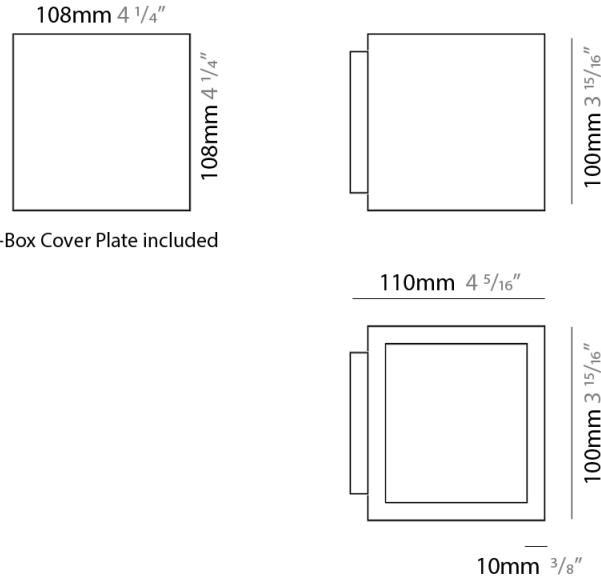

CUBO SURFACE

D43004- -

base number
Color   Temperature   Finish   Options

1. To build a product code in our configurator select the specify button on the base model # product page
2. To build a manual product code on this datasheet choose from the options listed below in blue font and add the suffix to the base model #

GENERAL

Series: Cubo
Brand: Icone
Division: Design
Mounting Type: Surface
Mounting Location: Wall / Ceiling
Subcategory: Wall Effect

PHYSICAL

Shape: Square
Length (mm): 110
Length (in): 4 ⁵/₁₆
Width (mm): 100
Width (in): 3 ¹⁵/₁₆
Height (mm): 100
Height (in): 3 ¹⁵/₁₆
Light Distribution: Indirect
Fixture Finish: WHI / TWH / TSL / CGL / BGL
Fixture Material: Extruded Aluminum

ELECTRICAL

Lamp Type: LED
Total Output Wattage (W): 4.5
Dimming: Electronic Low Voltage Dimming
Input Voltage (V): 120Vac Direct Line

LED

Color Temperature (°K): 3000
Nominal Lumen (lm): 350
CRI: >90 CRI
Lamp Life (hrs): 50000

OPTICAL

RATINGS AND CERTIFICATIONS

Certified By: Certified for North American Standards
IP rating: IP20

PROJECT
TYPE
SPECIFIER
QUANTITY
DATE