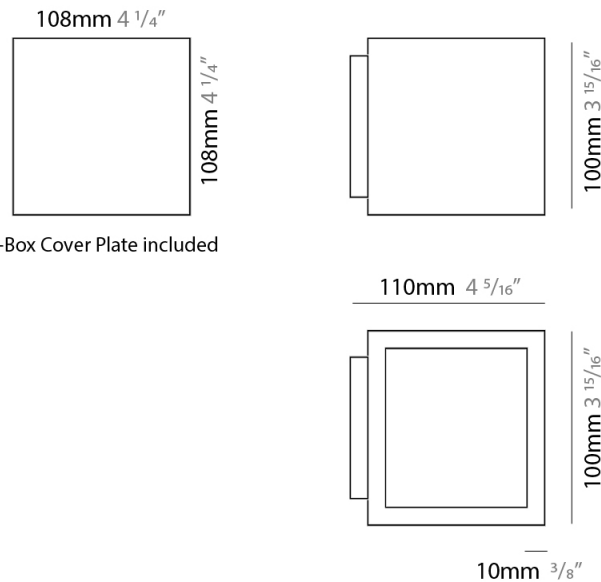

CUBO SURFACE

D43005- _____ - _____
base number   Color   Finish
                         Temperature   Options

1. To build a product code in our configurator select the specify button on the base model # product page
2. To build a manual product code on this datasheet choose from the options listed below in blue font and add the suffix to the base model #

GENERAL

Series: Cubo
Brand: Icone
Division: Design
Mounting Type: Surface
Mounting Location: Wall
Subcategory: Ambient

PHYSICAL

Shape: Square
Length (mm): 110
Length (in): 4 ⁵/₁₆
Width (mm): 100
Width (in): 3 ¹⁵/₁₆
Height (mm): 100
Height (in): 3 ¹⁵/₁₆
Light Distribution: Indirect
Fixture Finish: WHI / TWH / TSL / CGL / BGL
Fixture Material: Extruded Aluminum

ELECTRICAL

Lamp Type: LED
Total Output Wattage (W): 10
Dimming: Electronic Low Voltage Dimming
Input Voltage (V): 120Vac Direct Line

LED

Color Temperature (°K): 3000
Nominal Lumen (lm): 700
CRI: >90 CRI
Lamp Life (hrs): 50000

OPTICAL

RATINGS AND CERTIFICATIONS

Certified By: Certified for North American Standards
IP rating: IP20