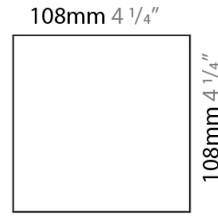

GENERAL

Series: Cubo
 Brand: Icone
 Division: Design
 Mounting Type: Surface
 Mounting Location: Wall / Ceiling
 Subcategory: Wall Effect

PHYSICAL

Shape: Square
 Length (mm): 110
 Length (in): 4 ⁵/₁₆
 Width (mm): 100
 Width (in): 3 ¹⁵/₁₆
 Height (mm): 100
 Height (in): 3 ¹⁵/₁₆
 Light Distribution: Indirect
 Fixture Finish: WHI / TWH / TSL / CGL / BGL
 Fixture Material: Extruded Aluminum

GENERAL

Series: Cubo
 Brand: Icone
 Division: Design
 Mounting Type: Surface
 Mounting Location: Wall
 Subcategory: Ambient

PHYSICAL

Shape: Square
 Length (mm): 110
 Length (in): 4 5/16
 Width (mm): 100
 Width (in): 3 15/16
 Height (mm): 110
 Height (in): 4 5/16
 Light Distribution: Direct / Indirect
 Fixture Finish: WHI / TWH / TSL / CGL / BGL
 Fixture Material: Extruded Aluminum

GENERAL

Series: Cubo
 Brand: Icone
 Division: Design
 Mounting Type: Surface
 Mounting Location: Wall
 Subcategory: Ambient

PHYSICAL

Shape: Square
 Length (mm): 110
 Length (in): 4 ⁵/₁₆
 Width (mm): 100
 Width (in): 3 ¹⁵/₁₆
 Height (mm): 110
 Height (in): 4 ⁵/₁₆
 Light Distribution: Direct / Indirect
 Fixture Finish: WHI / TWH / TSL / CGL / BGL
 Fixture Material: Extruded Aluminum

OPTICAL

RATINGS AND CERTIFICATIONS

Certified By: Certified for North American Standards
 IP rating: IP20

J-Box Cover Plate included

110mm 4 ⁵/₁₆"

10mm ³/₈"

CUBO SURFACE

D43007-