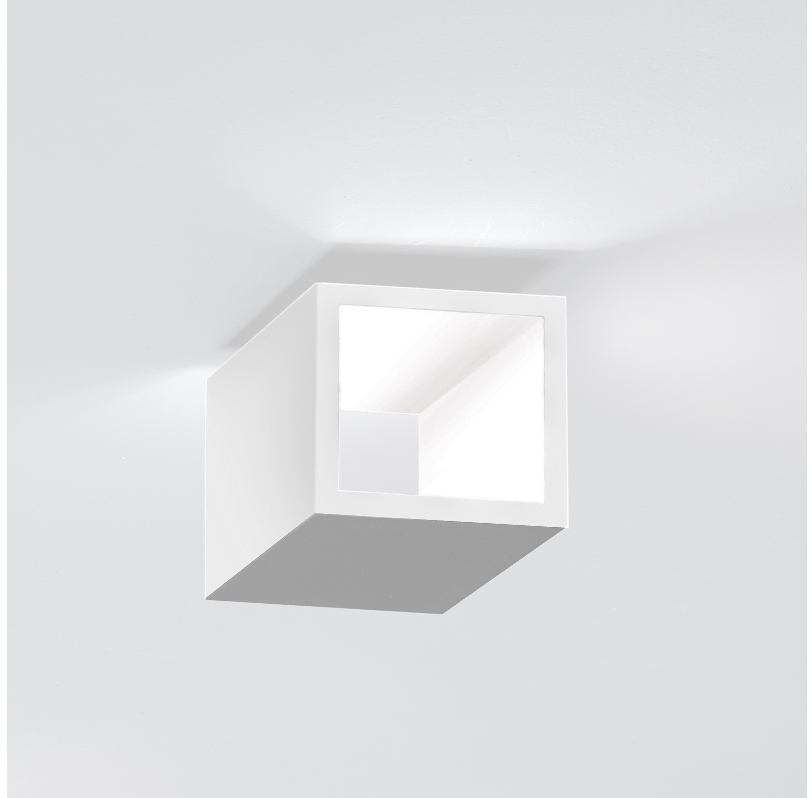

CUBO SURFACE

D43004- -

base number
Color   Temperature   Finish   Options

1. To build a product code in our configurator select the specify button on the base model # product page
2. To build a manual product code on this datasheet choose from the options listed below in blue font and add the suffix to the base model #

GENERAL

Series: Cubo
Brand: Icone
Division: Design
Mounting Type: Surface
Mounting Location: Wall / Ceiling
Subcategory: Wall Effect

PHYSICAL

Shape: Square
Length (mm): 110
Length (in): 4 ⁵/₁₆
Width (mm): 100
Width (in): 3 ¹⁵/₁₆
Height (mm): 100
Height (in): 3 ¹⁵/₁₆
Light Distribution: Indirect
Fixture Finish: WHI / TWH / TSL / CGL / BGL
Fixture Material: Extruded Aluminum

ELECTRICAL

Lamp Type: LED
Total Output Wattage (W): 4.5
Dimming: Electronic Low Voltage Dimming
Input Voltage (V): 120Vac Direct Line

LED

Color Temperature (°K): 3000
Nominal Lumen (lm): 350
CRI: >90 CRI
Lamp Life (hrs): 50000

OPTICAL

RATINGS AND CERTIFICATIONS

Certified By: Certified for North American Standards
IP rating: IP20

PROJECT
TYPE
SPECIFIER
QUANTITY
DATE