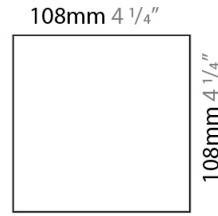

PROJECT	_____
TYPE	_____
SPECIFIER	_____
QUANTITY	_____
DATE	_____

CUBO SURFACE

D43006- _____
base number   Color   Finish
                         Temperature   Options

1. To build a product code in our configurator select the specify button on the base model # product page
2. To build a manual product code on this datasheet choose from the options listed below in blue font and add the suffix to the base model #

GENERAL

Series: Cubo
Brand: Icone
Division: Design
Mounting Type: Surface
Mounting Location: Wall
Subcategory: Ambient

PHYSICAL

Shape: Square
Length (mm): 110
Length (in): 4 5/16
Width (mm): 100
Width (in): 3 15/16
Height (mm): 110
Height (in): 4 5/16
Light Distribution: Direct / Indirect
Fixture Finish: WHI / TWH / TSL / CGL / BGL
Fixture Material: Extruded Aluminum

ELECTRICAL

Lamp Type: LED
Total Output Wattage (W): 20
Dimming: Electronic Low Voltage Dimming
Input Voltage (V): 120Vac Direct Line

LED

Color Temperature (°K): 3000
Nominal Lumen (lm): 1400
CRI: >90 CRI
Lamp Life (hrs): 50000

OPTICAL

RATINGS AND CERTIFICATIONS

Certified By: Certified for North American Standards
IP rating: IP20

J-Box Cover Plate included