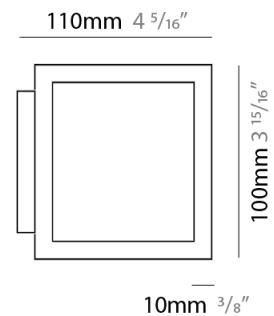

CUBO SURFACE

D43005- _____ - _____
base number   Color   Finish
                         Temperature   Options

1. To build a product code in our configurator select the specify button on the base model # product page
2. To build a manual product code on this datasheet choose from the options listed below in blue font and add the suffix to the base model #

GENERAL

Series: Cubo
Brand: Icone
Division: Design
Mounting Type: Surface
Mounting Location: Wall
Subcategory: Ambient

PHYSICAL

Shape: Square
Length (mm): 110
Length (in): 4 ⁵/₁₆
Width (mm): 100
Width (in): 3 ¹⁵/₁₆
Height (mm): 100
Height (in): 3 ¹⁵/₁₆
Light Distribution: Indirect
Fixture Finish: WHI / TWH / TSL / CGL / BGL
Fixture Material: Extruded Aluminum

ELECTRICAL

Lamp Type: LED
Total Output Wattage (W): 10
Dimming: Electronic Low Voltage Dimming
Input Voltage (V): 120Vac Direct Line

LED

Color Temperature (°K): 3000
Nominal Lumen (lm): 700
CRI: >90 CRI
Lamp Life (hrs): 50000

OPTICAL

RATINGS AND CERTIFICATIONS

Certified By: Certified for North American Standards
IP rating: IP20