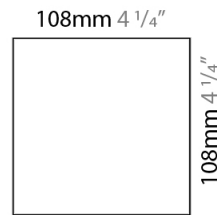

CUBO SURFACE

D43005- _____ - _____
base number   Color   Finish
                         Temperature   Options

1. To build a product code in our configurator select the specify button on the base model # product page
2. To build a manual product code on this datasheet choose from the options listed below in blue font and add the suffix to the base model #

GENERAL

Series: Cubo
Brand: Icone
Division: Design
Mounting Type: Surface
Mounting Location: Wall
Subcategory: Ambient

PHYSICAL

Shape: Square
Length (mm): 110
Length (in): 4 ⁵/₁₆
Width (mm): 100
Width (in): 3 ¹⁵/₁₆
Height (mm): 100
Height (in): 3 ¹⁵/₁₆
Light Distribution: Indirect
Fixture Finish: WHI / TWH / TSL / CGL / BGL
Fixture Material: Extruded Aluminum

ELECTRICAL

Lamp Type: LED
Total Output Wattage (W): 10
Dimming: Electronic Low Voltage Dimming
Input Voltage (V): 120Vac Direct Line

LED

Color Temperature (°K): 3000
Nominal Lumen (lm): 700
CRI: >90 CRI
Lamp Life (hrs): 50000

OPTICAL

RATINGS AND CERTIFICATIONS

Certified By: Certified for North American Standards
IP rating: IP20

J-Box Cover Plate included