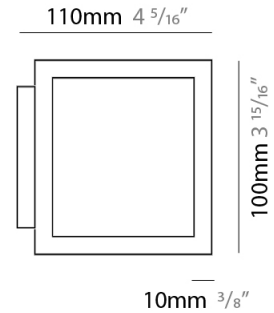

CUBO SURFACE

D43004- -

base number
Color   Finish
Temperature   Options

1. To build a product code in our configurator select the specify button on the base model # product page
2. To build a manual product code on this datasheet choose from the options listed below in blue font and add the suffix to the base model #

GENERAL

Series: Cubo
Brand: Icone
Division: Design
Mounting Type: Surface
Mounting Location: Wall / Ceiling
Subcategory: Wall Effect

PHYSICAL

Shape: Square
Length (mm): 110
Length (in): 4 ⁵/₁₆
Width (mm): 100
Width (in): 3 ¹⁵/₁₆
Height (mm): 100
Height (in): 3 ¹⁵/₁₆
Light Distribution: Indirect
Fixture Finish: WHI / TWH / TSL / CGL / BGL
Fixture Material: Extruded Aluminum

ELECTRICAL

Lamp Type: LED
Total Output Wattage (W): 4.5
Dimming: Electronic Low Voltage Dimming
Input Voltage (V): 120Vac Direct Line

LED

Color Temperature (°K): 3000
Nominal Lumen (lm): 350
CRI: >90 CRI
Lamp Life (hrs): 50000

OPTICAL

RATINGS AND CERTIFICATIONS

Certified By: Certified for North American Standards
IP rating: IP20