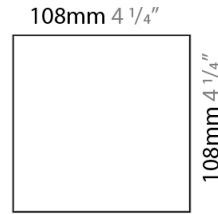

PROJECT	_____
TYPE	_____
SPECIFIER	_____
QUANTITY	_____
DATE	_____

CUBO SURFACE

D43006- _____ - _____
base number   Color   Finish
                          Temperature   Options

1. To build a product code in our configurator select the specify button on the base model # product page
2. To build a manual product code on this datasheet choose from the options listed below in blue font and add the suffix to the base model #

GENERAL

Series: Cubo
Brand: Icone
Division: Design
Mounting Type: Surface
Mounting Location: Wall
Subcategory: Ambient

PHYSICAL

Shape: Square
Length (mm): 110
Length (in): 4 ⁵/₁₆
Width (mm): 100
Width (in): 3 ¹⁵/₁₆
Height (mm): 110
Height (in): 4 ⁵/₁₆
Light Distribution: Direct / Indirect
Fixture Finish: WHI / TWH / TSL / CGL / BGL
Fixture Material: Extruded Aluminum

ELECTRICAL

Lamp Type: LED
Total Output Wattage (W): 20
Dimming: Electronic Low Voltage Dimming
Input Voltage (V): 120Vac Direct Line

LED

Color Temperature (°K): 3000
Nominal Lumen (lm): 1400
CRI: >90 CRI
Lamp Life (hrs): 50000

OPTICAL

RATINGS AND CERTIFICATIONS

Certified By: Certified for North American Standards
IP rating: IP20

J-Box Cover Plate included