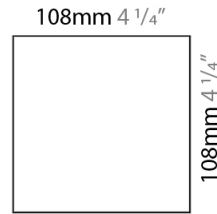

CUBO SURFACE

D43004- -

base number
Color   Finish
Temperature   Options

1. To build a product code in our configurator select the specify button on the base model # product page
2. To build a manual product code on this datasheet choose from the options listed below in blue font and add the suffix to the base model #

GENERAL

Series: Cubo
Brand: Icone
Division: Design
Mounting Type: Surface
Mounting Location: Wall / Ceiling
Subcategory: Wall Effect

PHYSICAL

Shape: Square
Length (mm): 110
Length (in): 4 ⁵/₁₆
Width (mm): 100
Width (in): 3 ¹⁵/₁₆
Height (mm): 100
Height (in): 3 ¹⁵/₁₆
Light Distribution: Indirect
Fixture Finish: WHI / TWH / TSL / CGL / BGL
Fixture Material: Extruded Aluminum

ELECTRICAL

Lamp Type: LED
Total Output Wattage (W): 4.5
Dimming: Electronic Low Voltage Dimming
Input Voltage (V): 120Vac Direct Line

LED

Color Temperature (°K): 3000
Nominal Lumen (lm): 350
CRI: >90 CRI
Lamp Life (hrs): 50000

OPTICAL

RATINGS AND CERTIFICATIONS

Certified By: Certified for North American Standards
IP rating: IP20

J-Box Cover Plate included