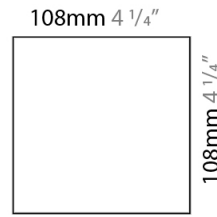

PROJECT	_____
TYPE	_____
SPECIFIER	_____
QUANTITY	_____
DATE	_____

CUBO SURFACE

D43007-

base number   Finish
Options

1. To build a product code in our configurator select the specify button on the base model # product page
2. To build a manual product code on this datasheet choose from the options listed below in blue font and add the suffix to the base model #

GENERAL

Series: Cubo _____
Partner: Icone _____
Division: Design _____
Installation: Surface _____
Product Type: Wall Surface _____
Mounting Location: Wall _____
Light Distribution: Indirect _____

PHYSICAL

Shape: Square _____
Length (mm): 110 _____
Length (in): 4 ⁵/₁₆ _____
Width (mm): 100 _____
Width (in): 3 ¹⁵/₁₆ _____
Height (mm): 110 _____
Height (in): 4 ⁵/₁₆ _____
Fixture Finish: WHI / TWH / TSL / CGL / BGL _____
Fixture Material: Extruded Aluminum _____

ELECTRICAL

Lamp Type: LED _____
Total Output Wattage (W): 15 _____
Dimming: Electronic Low Voltage Dimming _____
Input Voltage (V): 120Vac Direct Line _____

LED

Color Temperature (°K): 3000 _____
Nominal Lumen (lm): 1050 _____
CRI: >90 CRI _____
Lamp Life (hrs): 50000 _____

OPTICAL

RATINGS AND CERTIFICATIONS

Certified By: Certified for North American Standards _____
IP rating: IP20 _____

J-Box Cover Plate included