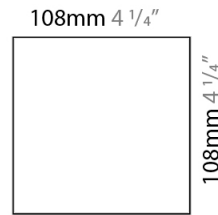

PROJECT	_____
TYPE	_____
SPECIFIER	_____
QUANTITY	_____
DATE	_____

CUBO SURFACE

D43006-

base number   Finish
Options

1. To build a product code in our configurator select the specify button on the base model # product page
2. To build a manual product code on this datasheet choose from the options listed below in blue font and add the suffix to the base model #

GENERAL

Series: Cubo _____
Partner: Icone _____
Division: Design _____
Installation: Surface _____
Product Type: Wall Surface _____
Mounting Location: Wall _____
Light Distribution: Indirect _____

PHYSICAL

Shape: Square _____
Length (mm): 110 _____
Length (in): 4 ⁵/₁₆ _____
Width (mm): 100 _____
Width (in): 3 ¹⁵/₁₆ _____
Height (mm): 110 _____
Height (in): 4 ⁵/₁₆ _____
Fixture Finish: WHI / TWH / TSL / CGL / BGL _____
Fixture Material: Extruded Aluminum _____

ELECTRICAL

Lamp Type: LED _____
Total Output Wattage (W): 20 _____
Dimming: Electronic Low Voltage Dimming _____
Input Voltage (V): 120Vac Direct Line _____

LED

Color Temperature (°K): 3000 _____
Nominal Lumen (lm): 1400 _____
CRI: >90 CRI _____
Lamp Life (hrs): 50000 _____

OPTICAL

RATINGS AND CERTIFICATIONS

Certified By: Certified for North American Standards _____
IP rating: IP20 _____

J-Box Cover Plate included