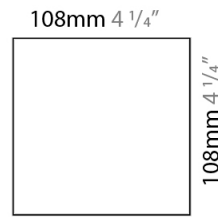

GENERAL

Series: Cubo
 Brand: Icone
 Division: Design
 Mounting Type: Surface
 Mounting Location: Wall / Ceiling
 Subcategory: Wall Effect

PHYSICAL

Shape: Square
 Length (mm): 110
 Length (in): 4 ⁵/₁₆
 Width (mm): 100
 Width (in): 3 ¹⁵/₁₆
 Height (mm): 100
 Height (in): 3 ¹⁵/₁₆
 Light Distribution: Indirect
 Fixture Finish: WHI / TWH / TSL / CGL / BGL
 Fixture Material: Extruded Aluminum

GENERAL

Series: Cubo
 Brand: Icone
 Division: Design
 Mounting Type: Surface
 Mounting Location: Wall
 Subcategory: Ambient

PHYSICAL

Shape: Square
 Length (mm): 110
 Length (in): 4 ⁵/₁₆
 Width (mm): 100
 Width (in): 3 ¹⁵/₁₆
 Height (mm): 110
 Height (in): 4 ⁵/₁₆
 Light Distribution: Direct / Indirect
 Fixture Finish: WHI / TWH / TSL / CGL / BGL
 Fixture Material: Extruded Aluminum

OPTICAL

RATINGS AND CERTIFICATIONS

Certified By: Certified for North American Standards
 IP rating: IP20

J-Box Cover Plate included

110mm 4 ⁵/₁₆"

10mm ³/₈"

CUBO SURFACE

D43007-