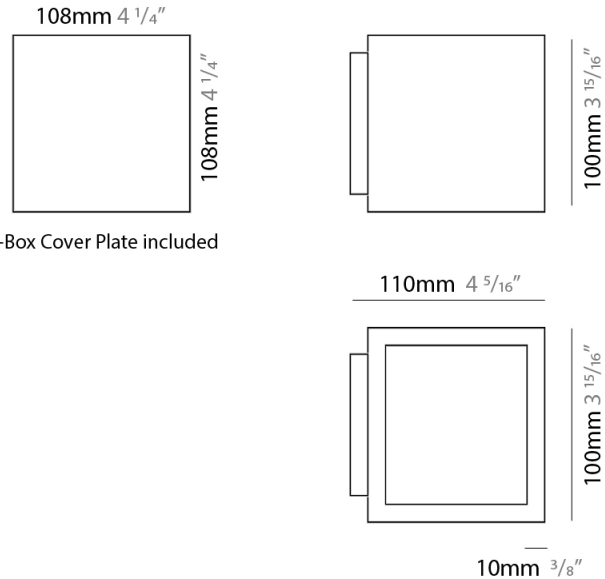

CUBO SURFACE

D43005- _____ - _____
base number   Color   Finish
                         Temperature   Options

1. To build a product code in our configurator select the specify button on the base model # product page
2. To build a manual product code on this datasheet choose from the options listed below in blue font and add the suffix to the base model #

GENERAL

Series: Cubo
Brand: Icone
Division: Design
Mounting Type: Surface
Mounting Location: Wall
Subcategory: Ambient

PHYSICAL

Shape: Square
Length (mm): 110
Length (in): 4 ⁵/₁₆
Width (mm): 100
Width (in): 3 ¹⁵/₁₆
Height (mm): 100
Height (in): 3 ¹⁵/₁₆
Light Distribution: Indirect
Fixture Finish: WHI / TWH / TSL / CGL / BGL
Fixture Material: Extruded Aluminum

ELECTRICAL

Lamp Type: LED
Total Output Wattage (W): 10
Dimming: Electronic Low Voltage Dimming
Input Voltage (V): 120Vac Direct Line

LED

Color Temperature (°K): 3000
Nominal Lumen (lm): 700
CRI: >90 CRI
Lamp Life (hrs): 50000

OPTICAL

RATINGS AND CERTIFICATIONS

Certified By: Certified for North American Standards
IP rating: IP20