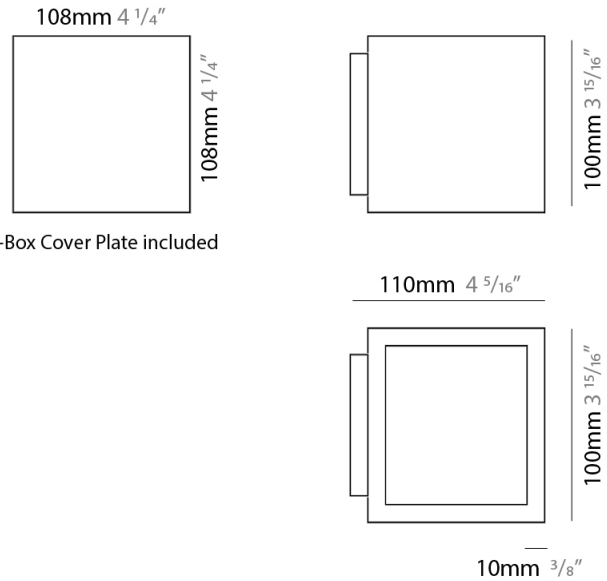

CUBO SURFACE

D43004- _____ - _____
base number   Color   Finish
                         Temperature   Options

1. To build a product code in our configurator select the specify button on the base model # product page
2. To build a manual product code on this datasheet choose from the options listed below in blue font and add the suffix to the base model #

GENERAL

Series: Cubo
Brand: Icone
Division: Design
Mounting Type: Surface
Mounting Location: Wall / Ceiling
Subcategory: Wall Effect

PHYSICAL

Shape: Square
Length (mm): 110
Length (in): 4 ⁵/₁₆
Width (mm): 100
Width (in): 3 ¹⁵/₁₆
Height (mm): 100
Height (in): 3 ¹⁵/₁₆
Light Distribution: Indirect
Fixture Finish: WHI / TWH / TSL / CGL / BGL
Fixture Material: Extruded Aluminum

ELECTRICAL

Lamp Type: LED
Total Output Wattage (W): 4.5
Dimming: Electronic Low Voltage Dimming
Input Voltage (V): 120Vac Direct Line

LED

Color Temperature (°K): 3000
Nominal Lumen (lm): 350
CRI: >90 CRI
Lamp Life (hrs): 50000

OPTICAL

RATINGS AND CERTIFICATIONS

Certified By: Certified for North American Standards
IP rating: IP20