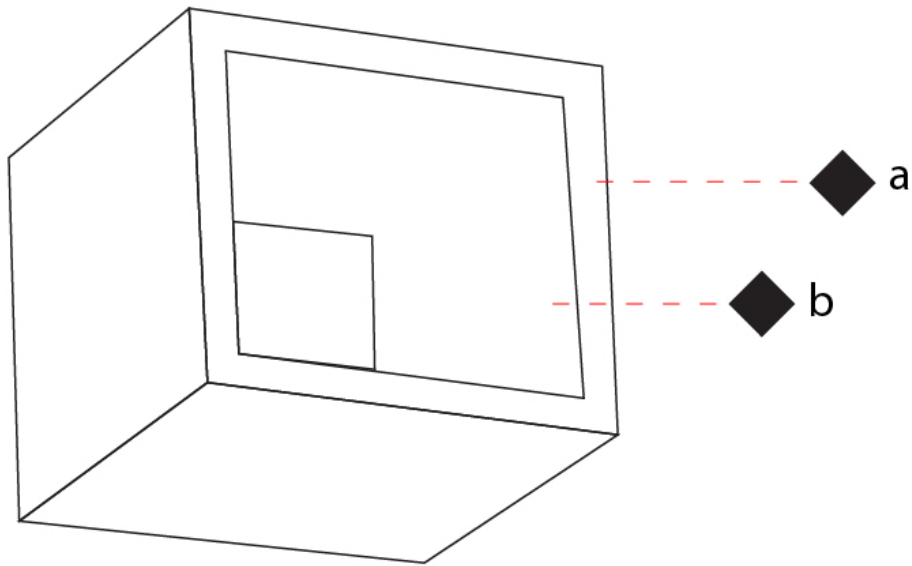

CUBO SURFACE

D43005-

PROJECT _____

TYPE _____

SPECIFIER _____

QUANTITY _____

DATE _____

D