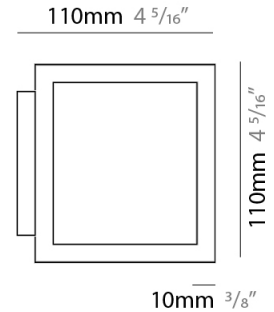

CUBO SURFACE

D43006- -

base number   Color   Finish
Temperature   Options

1. To build a product code in our configurator select the specify button on the base model # product page
2. To build a manual product code on this datasheet choose from the options listed below in blue font and add the suffix to the base model #

GENERAL

Series: Cubo
Brand: Icone
Division: Design
Mounting Type: Surface
Mounting Location: Wall
Subcategory: Ambient

PHYSICAL

Shape: Square
Length (mm): 110
Length (in): 4 ⁵/₁₆
Width (mm): 100
Width (in): 3 ¹⁵/₁₆
Height (mm): 110
Height (in): 4 ⁵/₁₆
Light Distribution: Direct / Indirect
Fixture Finish: WHI / TWH / TSL / CGL / BGL
Fixture Material: Extruded Aluminum

ELECTRICAL

Lamp Type: LED
Total Output Wattage (W): 20
Dimming: Electronic Low Voltage Dimming
Input Voltage (V): 120Vac Direct Line

LED

Color Temperature (°K): 3000
Nominal Lumen (lm): 1400
CRI: >90 CRI
Lamp Life (hrs): 50000

OPTICAL

RATINGS AND CERTIFICATIONS

Certified By: Certified for North American Standards
IP rating: IP20

PROJECT
TYPE
SPECIFIER
QUANTITY
DATE