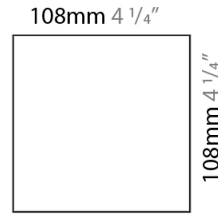

CUBO SURFACE

D43006- -

base number   Color   Finish
Temperature   Options

1. To build a product code in our configurator select the specify button on the base model # product page
2. To build a manual product code on this datasheet choose from the options listed below in blue font and add the suffix to the base model #

GENERAL

Series: Cubo
Brand: Icone
Division: Design
Mounting Type: Surface
Mounting Location: Wall
Subcategory: Ambient

PHYSICAL

Shape: Square
Length (mm): 110
Length (in): 4 ⁵/₁₆
Width (mm): 100
Width (in): 3 ¹⁵/₁₆
Height (mm): 110
Height (in): 4 ⁵/₁₆
Light Distribution: Direct / Indirect
Fixture Finish: WHI / TWH / TSL / CGL / BGL
Fixture Material: Extruded Aluminum

ELECTRICAL

Lamp Type: LED
Total Output Wattage (W): 20
Dimming: Electronic Low Voltage Dimming
Input Voltage (V): 120Vac Direct Line

LED

Color Temperature (°K): 3000
Nominal Lumen (lm): 1400
CRI: >90 CRI
Lamp Life (hrs): 50000

OPTICAL

RATINGS AND CERTIFICATIONS

Certified By: Certified for North American Standards
IP rating: IP20

PROJECT
TYPE
SPECIFIER
QUANTITY
DATE

J-Box Cover Plate included