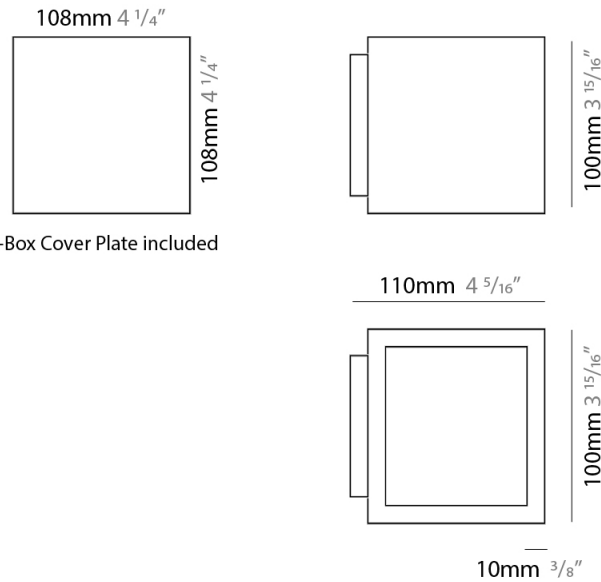

PROJECT
TYPE
SPECIFIER
QUANTITY
DATE

CUBO SURFACE

D43005-

base number   Finish
Options

1. To build a product code in our configurator select the specify button on the base model # product page
2. To build a manual product code on this datasheet choose from the options listed below in blue font and add the suffix to the base model #

GENERAL

Series: Cubo
Partner: Icone
Division: Design
Installation: Surface
Product Type: Ceiling Surface
Mounting Location: Ceiling
Light Distribution: Indirect

PHYSICAL

Shape: Square
Length (mm): 110
Length (in): 4 ⁵/₁₆
Width (mm): 100
Width (in): 3 ¹⁵/₁₆
Height (mm): 100
Height (in): 3 ¹⁵/₁₆
Fixture Finish: WHI / TWH / TSL / CGL / BGL
Fixture Material: Extruded Aluminum

ELECTRICAL

Lamp Type: LED
Total Output Wattage (W): 10
Dimming: Electronic Low Voltage Dimming
Input Voltage (V): 120Vac Direct Line

LED

Color Temperature (°K): 3000
Nominal Lumen (lm): 700
CRI: >90 CRI
Lamp Life (hrs): 50000

OPTICAL

RATINGS AND CERTIFICATIONS

Certified By: Certified for North American Standards
IP rating: IP20