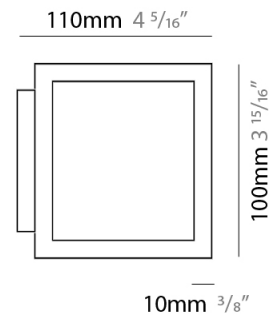

CUBO SURFACE

D43004-

base number   Finish
Options

1. To build a product code in our configurator select the specify button on the base model # product page
2. To build a manual product code on this datasheet choose from the options listed below in blue font and add the suffix to the base model #

GENERAL

Series: Cubo _____
Partner: Icone _____
Division: Design _____
Installation: Surface _____
Product Type: Ceiling Surface _____
Mounting Location: Ceiling _____
Light Distribution: Indirect _____

PHYSICAL

Shape: Square _____
Length (mm): 110 _____
Length (in): 4 ⁵/₁₆ _____
Width (mm): 100 _____
Width (in): 3 ¹⁵/₁₆ _____
Height (mm): 100 _____
Height (in): 3 ¹⁵/₁₆ _____
Fixture Finish: [WHI](#) / [TWH](#) / [TSL](#) / [CGL](#) / [BGL](#) _____
Fixture Material: Extruded Aluminum _____

ELECTRICAL

Lamp Type: LED _____
Total Output Wattage (W): 4.5 _____
Dimming: Electronic Low Voltage Dimming _____
Input Voltage (V): 120Vac Direct Line _____

LED

Color Temperature (°K): 3000 _____
Nominal Lumen (lm): 350 _____
CRI: >90 CRI _____
Lamp Life (hrs): 50000 _____

OPTICAL

RATINGS AND CERTIFICATIONS

Certified By: Certified for North American Standards _____
IP rating: IP20 _____