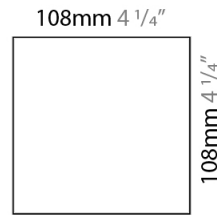

CUBO SURFACE

D43004-

base number   Finish
Options

1. To build a product code in our configurator select the specify button on the base model # product page
2. To build a manual product code on this datasheet choose from the options listed below in blue font and add the suffix to the base model #

GENERAL

Series: Cubo _____
Partner: Icone _____
Division: Design _____
Installation: Surface _____
Product Type: Ceiling Surface _____
Mounting Location: Ceiling _____
Light Distribution: Indirect _____

PHYSICAL

Shape: Square _____
Length (mm): 110 _____
Length (in): 4 ⁵/₁₆ _____
Width (mm): 100 _____
Width (in): 3 ¹⁵/₁₆ _____
Height (mm): 100 _____
Height (in): 3 ¹⁵/₁₆ _____
Fixture Finish: [WHI](#) / [TWH](#) / [TSL](#) / [CGL](#) / [BGL](#) _____
Fixture Material: Extruded Aluminum _____

ELECTRICAL

Lamp Type: LED _____
Total Output Wattage (W): 4.5 _____
Dimming: Electronic Low Voltage Dimming _____
Input Voltage (V): 120Vac Direct Line _____

LED

Color Temperature (°K): 3000 _____
Nominal Lumen (lm): 350 _____
CRI: >90 CRI _____
Lamp Life (hrs): 50000 _____

OPTICAL

RATINGS AND CERTIFICATIONS

Certified By: Certified for North American Standards _____
IP rating: IP20 _____

J-Box Cover Plate included