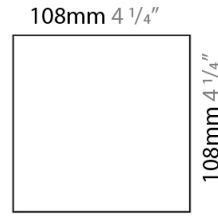

GENERAL

Series: Cubo
 Brand: Icone
 Division: Design
 Mounting Type: Surface
 Mounting Location: Wall / Ceiling
 Subcategory: Wall Effect

PHYSICAL

Shape: Square
 Length (mm): 110
 Length (in): 4 ⁵/₁₆
 Width (mm): 100
 Width (in): 3 ¹⁵/₁₆
 Height (mm): 100
 Height (in): 3 ¹⁵/₁₆
 Light Distribution: Indirect
 Fixture Finish: WHI / TWH / TSL / CGL / BGL
 Fixture Material: Extruded Aluminum

GENERAL

Series: Cubo
 Brand: Icone
 Division: Design
 Mounting Type: Surface
 Mounting Location: Wall
 Subcategory: Ambient

PHYSICAL

Shape: Square
 Length (mm): 110
 Length (in): 4 ⁵/₁₆
 Width (mm): 100
 Width (in): 3 ¹⁵/₁₆
 Height (mm): 100
 Height (in): 3 ¹⁵/₁₆
 Light Distribution: Indirect
 Fixture Finish: WHI / TWH / TSL / CGL / BGL
 Fixture Material: Extruded Aluminum

GENERAL

Series: Cubo
 Brand: Icone
 Division: Design
 Mounting Type: Surface
 Mounting Location: Wall
 Subcategory: Ambient

PHYSICAL

Shape: Square
 Length (mm): 110
 Length (in): 4 ⁵/₁₆
 Width (mm): 100
 Width (in): 3 ¹⁵/₁₆
 Height (mm): 110
 Height (in): 4 ⁵/₁₆
 Light Distribution: Direct / Indirect
 Fixture Finish: WHI / TWH / TSL / CGL / BGL
 Fixture Material: Extruded Aluminum

OPTICAL

RATINGS AND CERTIFICATIONS

Certified By: Certified for North American Standards
 IP rating: IP20

PROJECT
TYPE
SPECIFIER
QUANTITY
DATE

J-Box Cover Plate included

110mm 4 ⁵/₁₆"

10mm ³/₈"

CUBO SURFACE