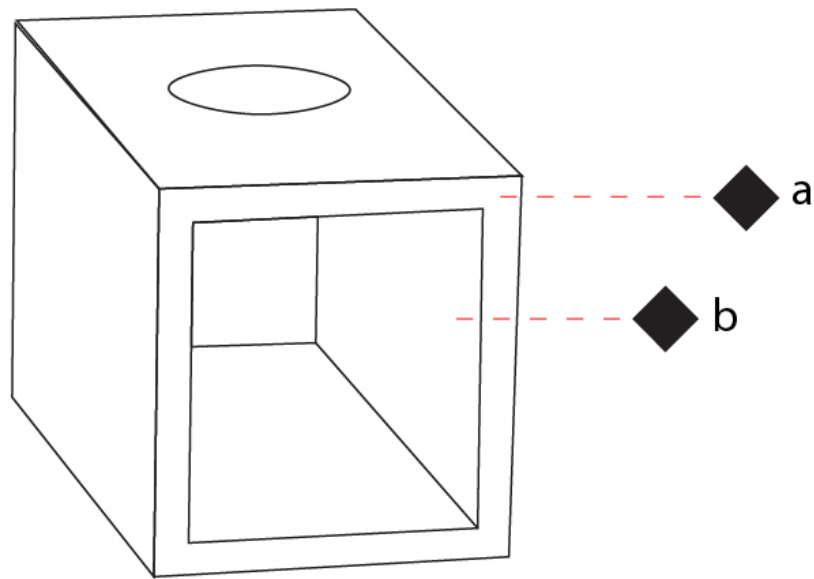

CUBO SURFACE

D43006-

PROJECT _____

TYPE _____

SPECIFIER _____

QUANTITY _____

DATE _____

D