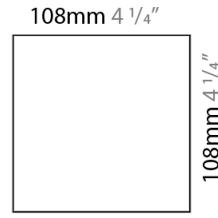

GENERAL

Series: Cubo
 Brand: Icone
 Division: Design
 Mounting Type: Surface
 Mounting Location: Wall / Ceiling
 Subcategory: Wall Effect

PHYSICAL

Shape: Square
 Length (mm): 110
 Length (in): 4 ⁵/₁₆
 Width (mm): 100
 Width (in): 3 ¹⁵/₁₆
 Height (mm): 100
 Height (in): 3 ¹⁵/₁₆
 Light Distribution: Indirect
 Fixture Finish: WHI / TWH / TSL / CGL / BGL
 Fixture Material: Extruded Aluminum

GENERAL

Series: Cubo
 Brand: Icone
 Division: Design
 Mounting Type: Surface
 Mounting Location: Wall
 Subcategory: Ambient

PHYSICAL

Shape: Square
 Length (mm): 110
 Length (in): 4 ⁵/₁₆
 Width (mm): 100
 Width (in): 3 ¹⁵/₁₆
 Height (mm): 110
 Height (in): 4 ⁵/₁₆
 Light Distribution: Direct / Indirect
 Fixture Finish: WHI / TWH / TSL / CGL / BGL
 Fixture Material: Extruded Aluminum

OPTICAL

RATINGS AND CERTIFICATIONS

Certified By: Certified for North American Standards
 IP rating: IP20

J-Box Cover Plate included

110mm 4 ⁵/₁₆"

10mm ³/₈"

CUBO SURFACE

D43007-