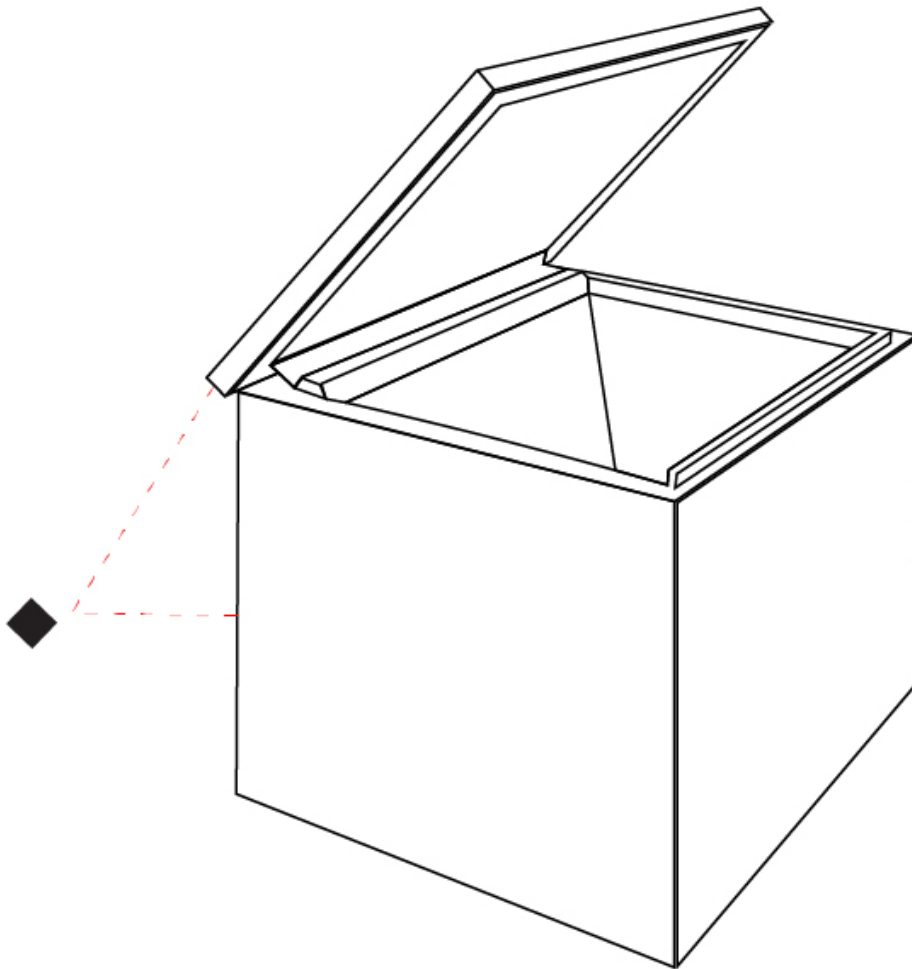

CUBOLED PORTABLE

D34000- : D34000-BLK

PROJECT _____

TYPE _____

SPECIFIER _____

QUANTITY _____

DATE _____

D