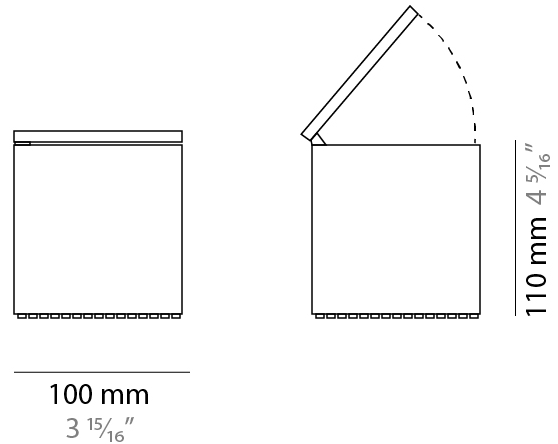

CUBOLED PORTABLE

D34000- : D34000-BLK

base number

1. To build a product code in our configurator select the specify button on the base model # product page
2. To build a manual product code on this datasheet choose from the options listed below in blue font and add the suffix to the base model #

GENERAL

Series: Cuboled
Partner: Cini & Nils
Division: Design
Installation: Portable
Product Type: Table
Mounting Location: Table
Light Distribution: Indirect

PHYSICAL

Shape: Square
Length (mm): 100
Length (in): 3 ¹⁵/₁₆
Width (mm): 100
Width (in): 3 ¹⁵/₁₆
Height (mm): 110
Height (in): 4 ⁵/₁₆
Fixture Material: Technopolymer

ELECTRICAL

Lamp Type: LED
Total Output Wattage (W): 2
Dimming: Non-Dimmable
Driver Included: Yes
Driver Location: Integrated
Driver Type: Constant Current - 120Vac
Driver Class: Class 2
Input Voltage (V): 120

LED

Number of LEDs: 1
Color Temperature (°K): 2700
CRI: >90 CRI
Lamp Life (hrs): 50000

OPTICAL

RATINGS AND CERTIFICATIONS

Certified By: Certified for North American Standards
IP rating: IP20