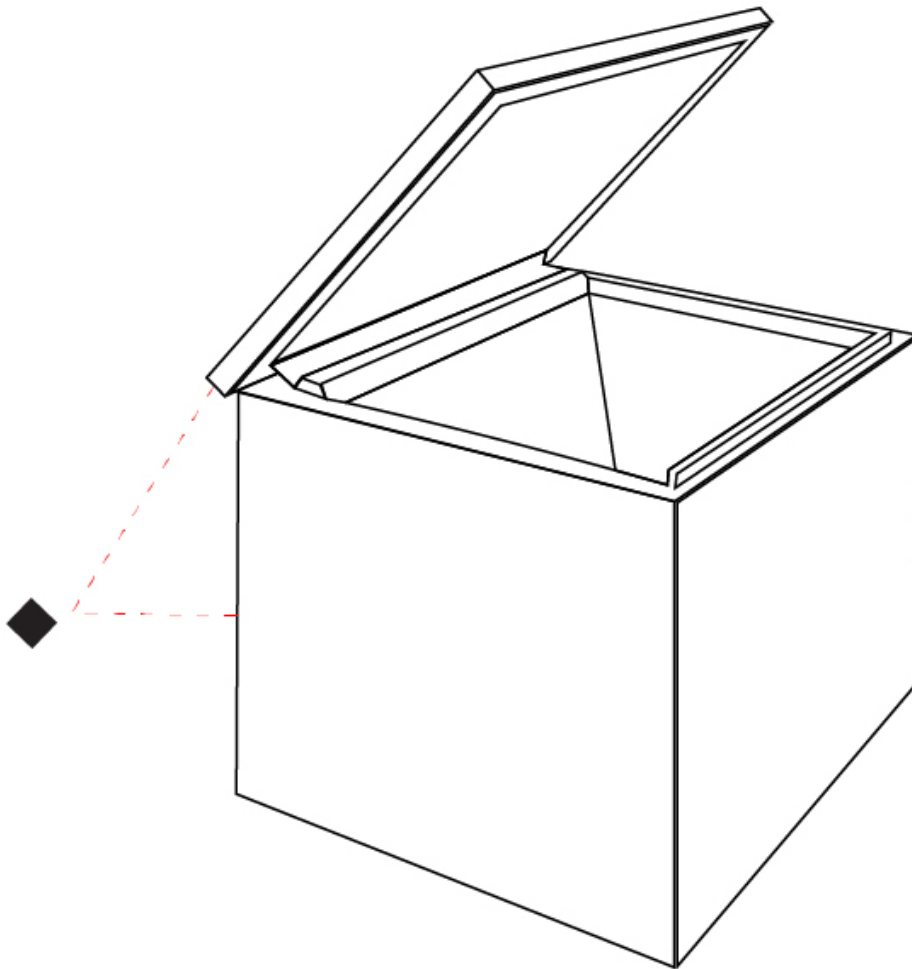

CUBOLED PORTABLE

D34000- : D34000-ANT

PROJECT _____

TYPE _____

SPECIFIER _____

QUANTITY _____

DATE _____

D