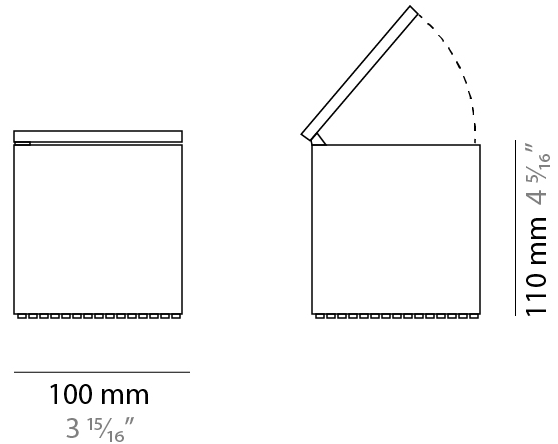

PROJECT _____
TYPE _____
SPECIFIER _____
QUANTITY _____
DATE _____

CUBOLED PORTABLE

D34000- : D34000-ANT

base number

1. To build a product code in our configurator select the specify button on the base model # product page
2. To build a manual product code on this datasheet choose from the options listed below in blue font and add the suffix to the base model #

GENERAL

Series: Cuboled
Partner: Cini & Nils
Division: Design
Installation: Portable
Product Type: Table
Mounting Location: Table
Light Distribution: Indirect

PHYSICAL

Length (mm): 100
Length (in): 3 ¹⁵/₁₆
Width (mm): 100
Width (in): 3 ¹⁵/₁₆
Height (mm): 110
Height (in): 4 ⁵/₁₆
Fixture Material: Technopolymer

ELECTRICAL

Lamp Type: LED
Total Output Wattage (W): 2
Dimming: Non-Dimmable
Driver Included: Yes
Driver Location: Integrated
Driver Type: Constant Current - 120Vac
Driver Class: Class 2
Input Voltage (V): 120
Constant Current (MA): 700

LED

Number of LEDs: 1
Color Temperature (°K): 2700
CRI: >90 CRI
Lamp Life (hrs): 50000

OPTICAL

RATINGS AND CERTIFICATIONS

Certified By: Certified for North American Standards
IP rating: IP20