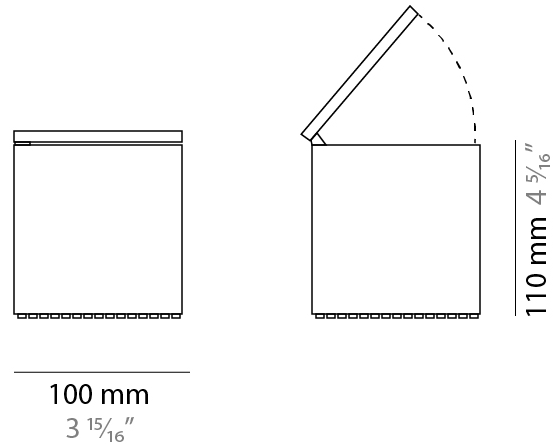

CUBOLED PORTABLE

D34000- : D34000-CHR

base number

1. To build a product code in our configurator select the specify button on the base model # product page
2. To build a manual product code on this datasheet choose from the options listed below in blue font and add the suffix to the base model #

GENERAL

Series: Cuboled
Partner: Cini & Nils
Division: Design
Installation: Portable
Product Type: Table
Mounting Location: Table
Light Distribution: Indirect

PHYSICAL

Shape: Cube
Length (mm): 100
Length (in): 3 ¹⁵/₁₆
Width (mm): 100
Width (in): 3 ¹⁵/₁₆
Height (mm): 110
Height (in): 4 ⁵/₁₆
Fixture Finish: Chrome
Fixture Material: Technopolymer

ELECTRICAL

Lamp Type: LED
Total Output Wattage (W): 2
Dimming: Non-Dimmable
Driver Included: Yes
Driver Location: Integrated
Driver Type: Constant Current - 120Vac
Driver Class: Class 2
Input Voltage (V): 120

LED

Number of LEDs: 1
Color Temperature (°K): 2700
CRI: >90 CRI
Lamp Life (hrs): 50000

OPTICAL

RATINGS AND CERTIFICATIONS

Certified By: Certified for North American Standards
IP rating: IP20