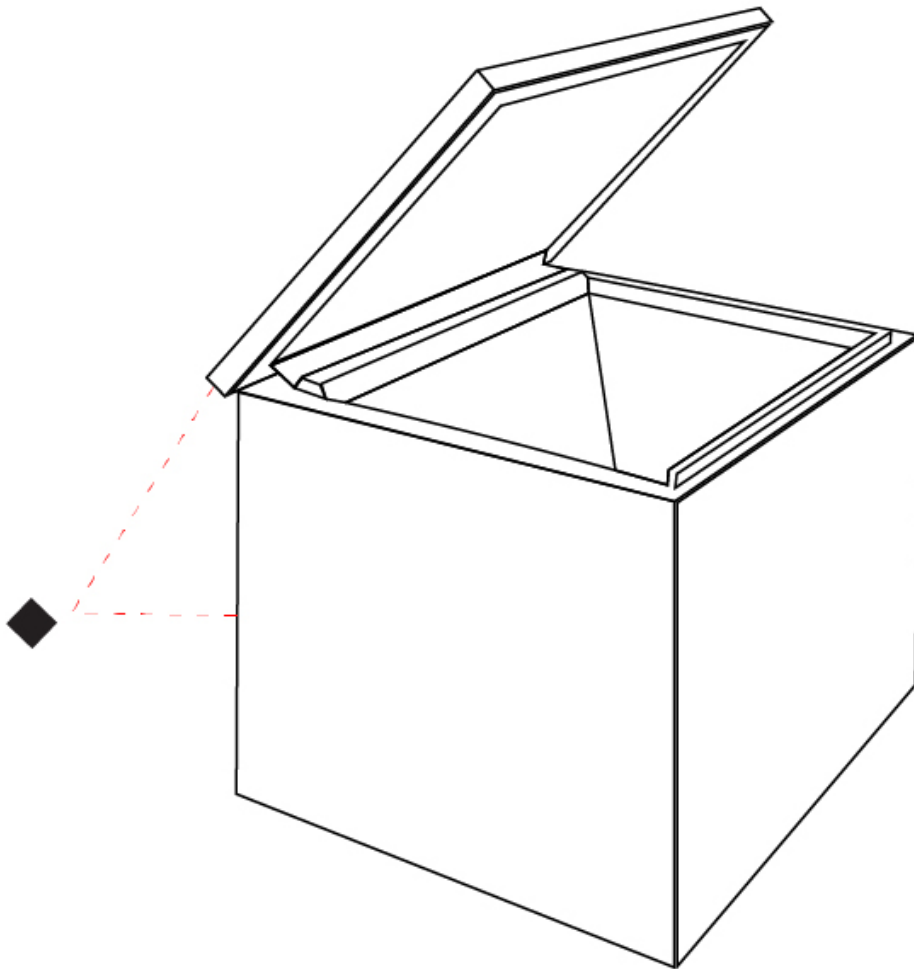

CUBOLED PORTABLE

D34000- : D34000-CHR

PROJECT _____

TYPE _____

SPECIFIER _____

QUANTITY _____

DATE _____

D