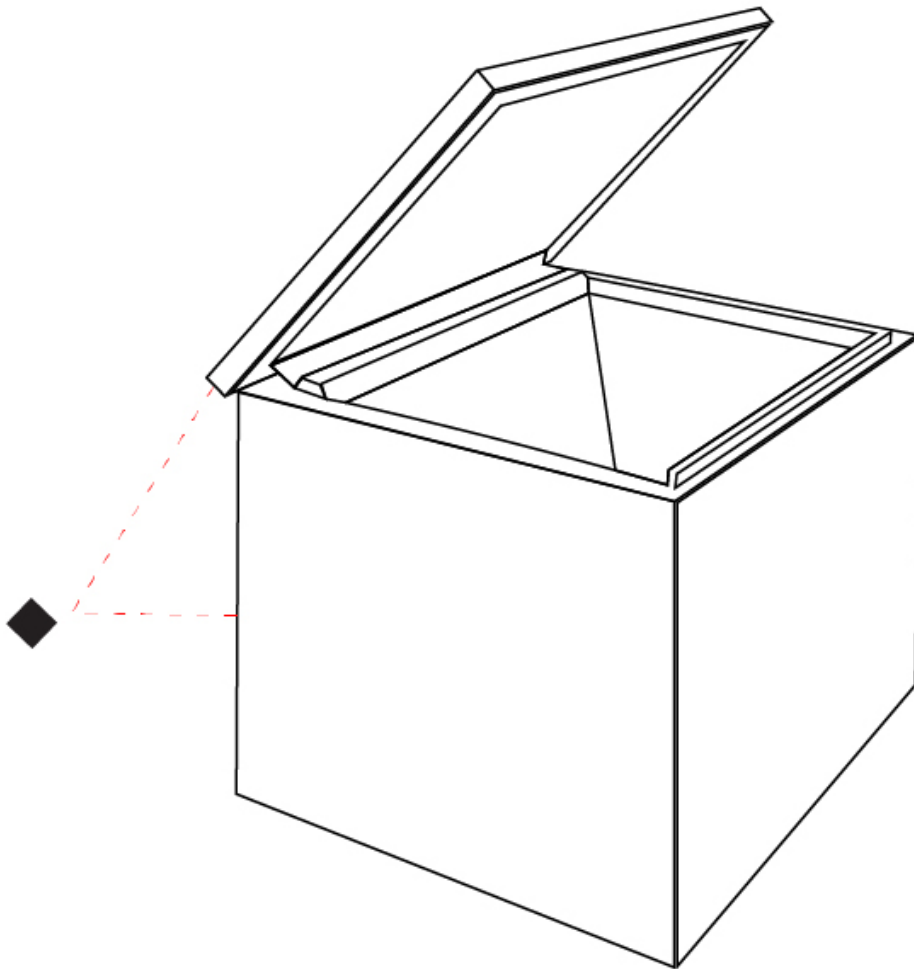

CUBOLED PORTABLE

D34000- : D34000-ANT

PROJECT	_____
TYPE	_____
SPECIFIER	_____
QUANTITY	_____
DATE	_____

D