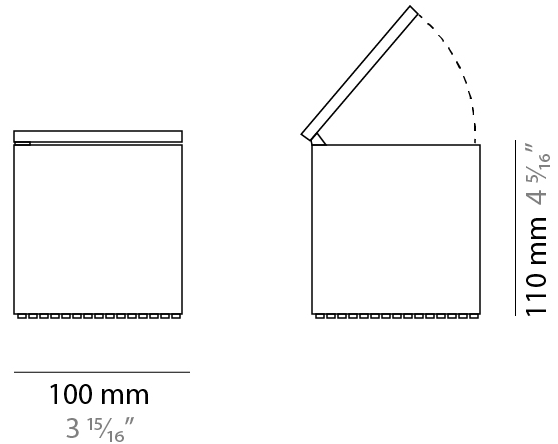

CUBOLED PORTABLE

D34000- : D34000-ANT

base number

1. To build a product code in our configurator select the specify button on the base model # product page
2. To build a manual product code on this datasheet choose from the options listed below in blue font and add the suffix to the base model #

GENERAL

Series: Cuboled
Partner: Cini & Nils
Division: Design
Installation: Portable
Product Type: Table
Mounting Location: Table
Light Distribution: Indirect

PHYSICAL

Length (mm): 100
Length (in): 3 ¹⁵/₁₆
Width (mm): 100
Width (in): 3 ¹⁵/₁₆
Height (mm): 110
Height (in): 4 ⁵/₁₆
Fixture Material: Technopolymer

ELECTRICAL

Lamp Type: LED
Total Output Wattage (W): 2
Dimming: Non-Dimmable
Driver Included: Yes
Driver Location: Integrated
Driver Type: Constant Current - 120Vac
Driver Class: Class 2
Input Voltage (V): 120
Constant Current (MA): 700

LED

Number of LEDs: 1
Color Temperature (°K): 2700
CRI: >90 CRI
Lamp Life (hrs): 50000

OPTICAL

RATINGS AND CERTIFICATIONS

Certified By: Certified for North American Standards
IP rating: IP20