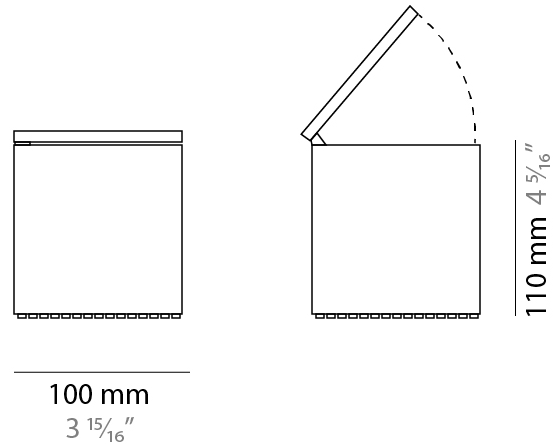

CUBOLED PORTABLE

D34000- : D34000-CHR

base number

1. To build a product code in our configurator select the specify button on the base model # product page
2. To build a manual product code on this datasheet choose from the options listed below in blue font and add the suffix to the base model #

GENERAL

Series: Cuboled
Partner: Cini & Nils
Division: Design
Installation: Portable
Product Type: Table
Mounting Location: Table
Light Distribution: Indirect

PHYSICAL

Shape: Cube
Length (mm): 100
Length (in): 3 ¹⁵/₁₆
Width (mm): 100
Width (in): 3 ¹⁵/₁₆
Height (mm): 110
Height (in): 4 ⁵/₁₆
Fixture Finish: Chrome
Fixture Material: Technopolymer

ELECTRICAL

Lamp Type: LED
Total Output Wattage (W): 2
Dimming: Non-Dimmable
Driver Included: Yes
Driver Location: Integrated
Driver Type: Constant Current - 120Vac
Driver Class: Class 2
Input Voltage (V): 120

LED

Number of LEDs: 1
Color Temperature (°K): 2700
CRI: >90 CRI
Lamp Life (hrs): 50000

OPTICAL

RATINGS AND CERTIFICATIONS

Certified By: Certified for North American Standards
IP rating: IP20