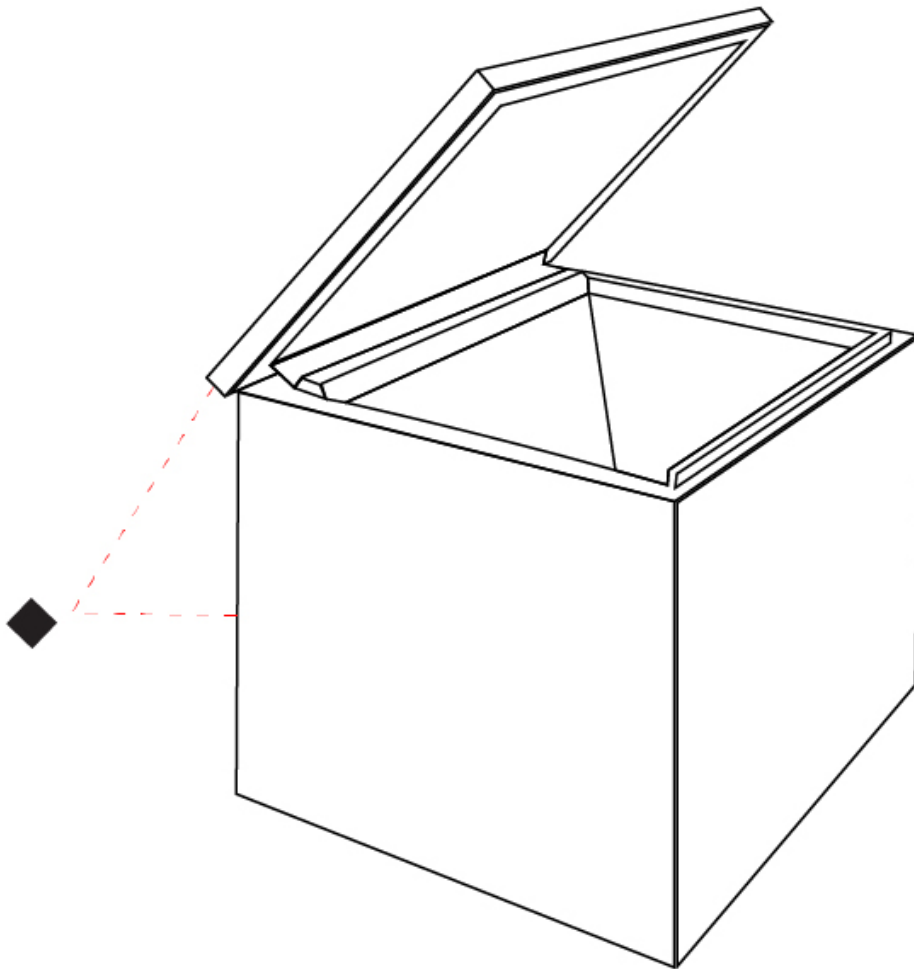

CUBOLED PORTABLE

D34000- : D34000-BLK

PROJECT	_____
TYPE	_____
SPECIFIER	_____
QUANTITY	_____
DATE	_____

D