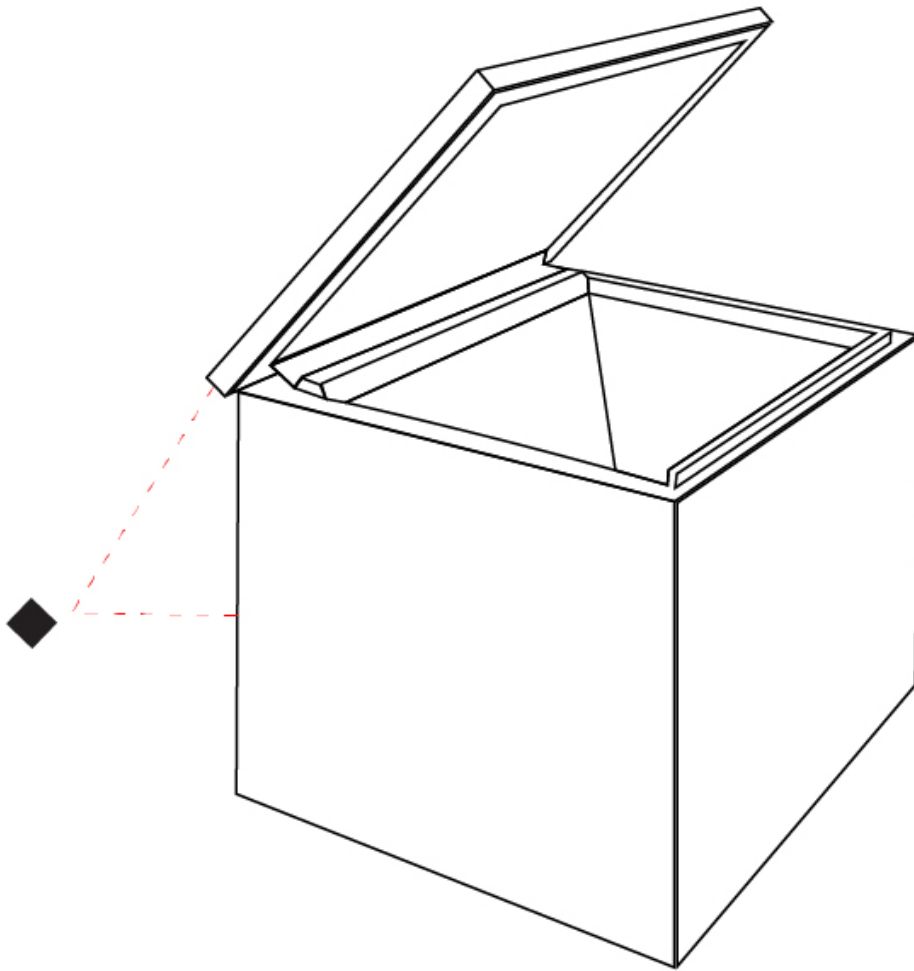

CUBOLED PORTABLE

D34000- : D34000-CHR

PROJECT _____

TYPE _____

SPECIFIER _____

QUANTITY _____

DATE _____

D