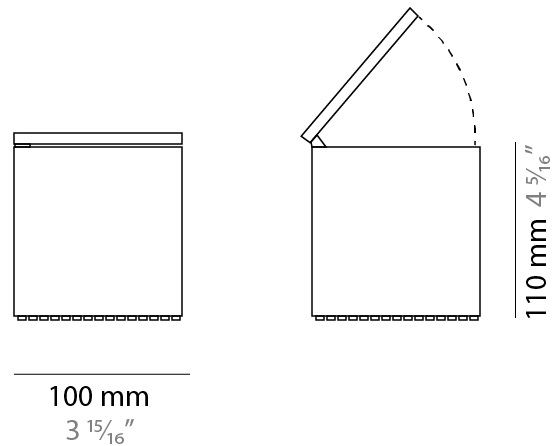

CUBOLED PORTABLE

D34000- : D34000-BLK

base number

1. To build a product code in our configurator select the specify button on the base model # product page
2. To build a manual product code on this datasheet choose from the options listed below in blue font and add the suffix to the base model #

GENERAL

Series: Cuboled
Partner: Cini & Nils
Division: Design
Installation: Portable
Product Type: Table
Mounting Location: Table
Light Distribution: Indirect

PHYSICAL

Shape: Square
Length (mm): 100
Length (in): 3 ¹⁵/₁₆
Width (mm): 100
Width (in): 3 ¹⁵/₁₆
Height (mm): 110
Height (in): 4 ⁵/₁₆
Fixture Material: Technopolymer

ELECTRICAL

Lamp Type: LED
Total Output Wattage (W): 2
Dimming: Non-Dimmable
Driver Included: Yes
Driver Location: Integrated
Driver Type: Constant Current - 120Vac
Driver Class: Class 2
Input Voltage (V): 120

LED

Number of LEDs: 1
Color Temperature (°K): 2700
CRI: >90 CRI
Lamp Life (hrs): 50000

OPTICAL

RATINGS AND CERTIFICATIONS

Certified By: Certified for North American Standards
IP rating: IP20