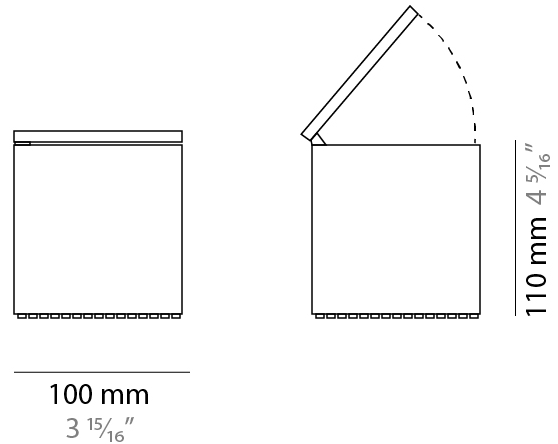

CUBOLED PORTABLE

D34000- : D34000-WHI

base number

1. To build a product code in our configurator select the specify button on the base model # product page
2. To build a manual product code on this datasheet choose from the options listed below in blue font and add the suffix to the base model #

GENERAL

Series: Cuboled
Partner: Cini & Nils
Division: Design
Installation: Portable
Product Type: Table
Mounting Location: Table
Light Distribution: Indirect

PHYSICAL

Shape: Square
Length (mm): 100
Length (in): 3 ¹⁵/₁₆
Width (mm): 100
Width (in): 3 ¹⁵/₁₆
Height (mm): 110
Height (in): 4 ⁵/₁₆
Fixture Material: Technopolymer

ELECTRICAL

Lamp Type: LED
Total Output Wattage (W): 2
Dimming: Non-Dimmable
Driver Included: Yes
Driver Location: Integrated
Driver Type: Constant Current - 120Vac
Driver Class: Class 2
Input Voltage (V): 120
Constant Current (MA): 700

LED

Number of LEDs: 1
Color Temperature (°K): 2700
CRI: >90 CRI
Lamp Life (hrs): 50000

OPTICAL

RATINGS AND CERTIFICATIONS

Certified By: Certified for North American Standards
IP rating: IP20