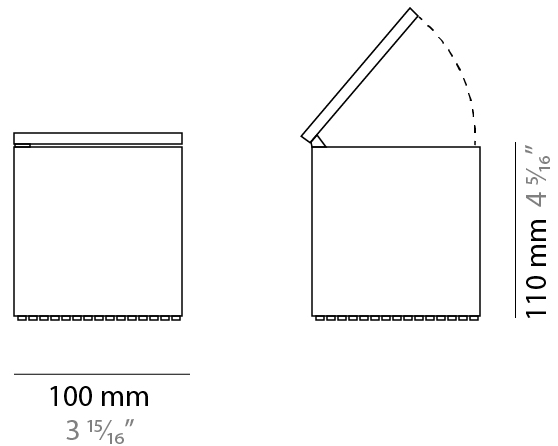

CUBOLED PORTABLE

D34000- : D34000-CHR

base number

1. To build a product code in our configurator select the specify button on the base model # product page
2. To build a manual product code on this datasheet choose from the options listed below in blue font and add the suffix to the base model #

GENERAL

Series: Cuboled
Partner: Cini & Nils
Division: Design
Installation: Portable
Product Type: Table
Mounting Location: Table
Light Distribution: Indirect

PHYSICAL

Shape: Cube
Length (mm): 100
Length (in): 3 ¹⁵/₁₆
Width (mm): 100
Width (in): 3 ¹⁵/₁₆
Height (mm): 110
Height (in): 4 ⁵/₁₆
Fixture Finish: Chrome
Fixture Material: Technopolymer

ELECTRICAL

Lamp Type: LED
Total Output Wattage (W): 2
Dimming: Non-Dimmable
Driver Included: Yes
Driver Location: Integrated
Driver Type: Constant Current - 120Vac
Driver Class: Class 2
Input Voltage (V): 120

LED

Number of LEDs: 1
Color Temperature (°K): 2700
CRI: >90 CRI
Lamp Life (hrs): 50000

OPTICAL

RATINGS AND CERTIFICATIONS

Certified By: Certified for North American Standards
IP rating: IP20